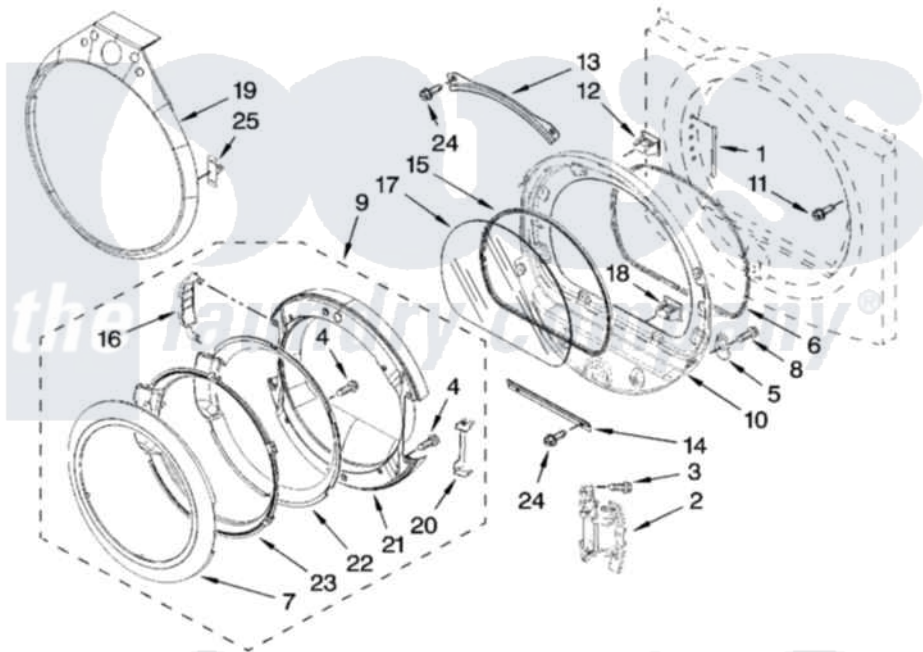

Whirlpool WGD9600TB1 05 - DOOR PARTS, OPTIONAL PARTS (NOT INCLUDED)

DOOR PARTS

For Models: WGD9600TW1, WGD9600TA1, WGD9600TU1, WGD9600TB1
 (White) (Aspen) (Ultimate Silver) (Black/Chrome)

W10189037

9

Whirlpool [Residential Whirlpool WGD9600TB1 Dryer Parts](#) Parts Diagram 05 - DOOR PARTS, OPTIONAL PARTS (NOT INCLUDED)

[Click on the part number to view part](#)

Item	Original Part Number	Replaced By	Status	Part Description
1	W10085210			Label-Hinge Hole Cover Front Panel
"	W10085230			Label, Hinge Hole Cover
2	W10139920			Door Hinge Assembly
3	W10159996			Screw, 10-24 X 25/64
4	9742177			Screw, 8-18 X .625
5	W10048910			Screw-Plug
6	W10139457			Seal-Door Handle, Ring Door
7	8579502			Handle, Door
"	8579503			HAndle-Ring And Pad Assembly
8	3400224			Screw, 1/4-20 X 3/8
9	W10180115			Door Assembly
10	8578229			Door Assembly
11	355515			Screw, 8-18 X 11/16