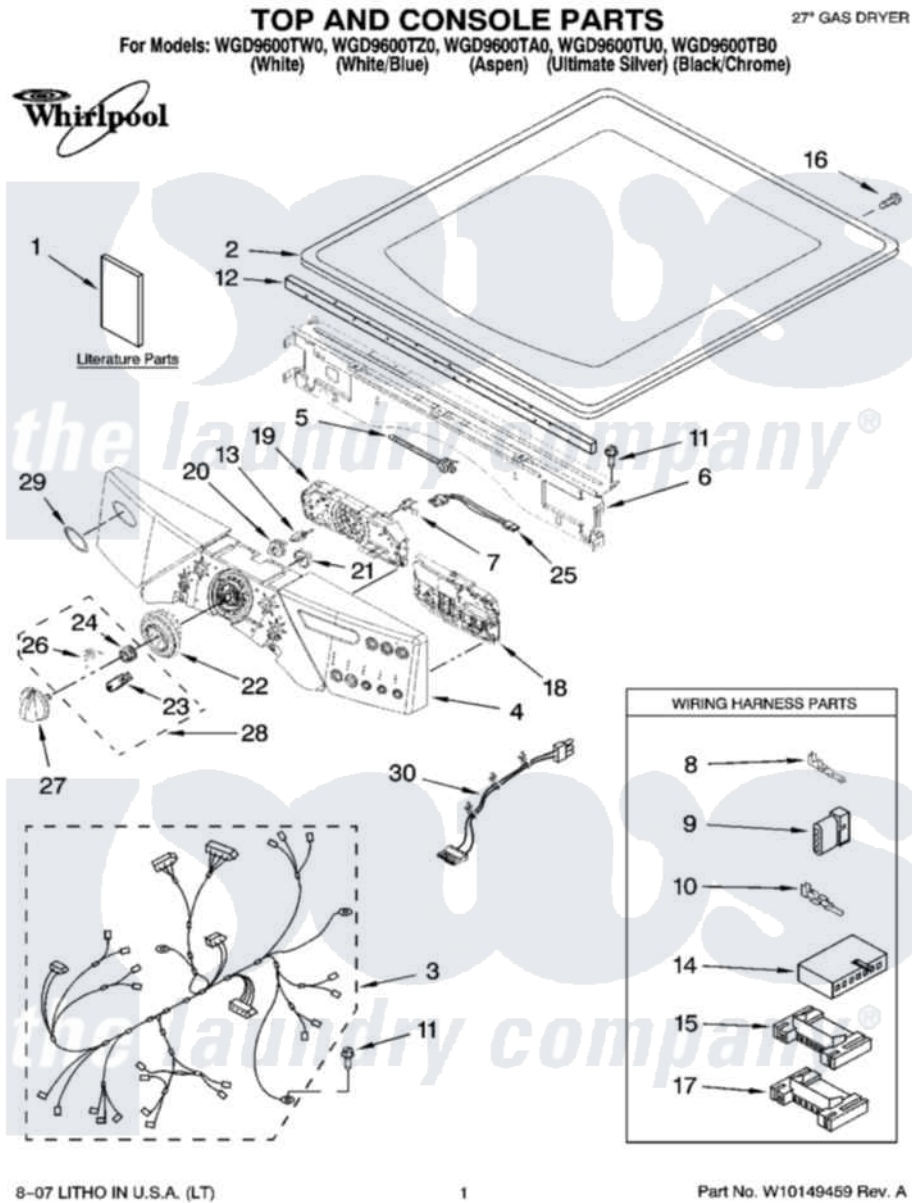

Whirlpool WGD9600TU0 01 - TOP AND CONSOLE PARTS

Whirlpool [Residential Whirlpool WGD9600TU0 Dryer Parts](#) Parts Diagram 01 - TOP AND CONSOLE PARTS
 Click on the part number to view part

Item	Original Part Number	Replaced By	Status	Part Description
1	W10136970		Not Available	Use & Care Guide
"	W10143265		Not Available	Tech Sheet
"	W10139791		Not Available	Guide, Quick Start
"	W10139322		Not Available	TIP SHEET DRYER STEAM
2	8519251	W10117263		Top
"	W10140290			Top
"	W10114785			Top
"	8579997	W10192490		Top
3	W10110989			Harness, Main
4	W10153650			Panel, Console
"	W10153653			Panel, Console
"	W10153655			Panel, Console
"	W10153654		Not Available	Panel, Console (Includes Illus: 20,21,22,27,28 & 29) (Ultimate Silver)
"	W10153652			Panel, Console
5	3391018			Tie Cable

6	W10006840	W10215656	Bracket, Console
7	W10112268		Clip-Harness
8	94614		Terminal
9	3936144		Do-It-Yourself Repair Manuals
10	94613	596797	Terminal
11	3390647	488729	Screw
12	W10112267		Foam-Seal Control Bracket
13	W10030070	W10012480	Kit
14	3936150		Connector, 7-Circuit
15	3395683		Receptacle, Multi-Terminal
16	8281225		Screw, 8-18 X 1/2
17	2203186		Connector, 5-Circuit
18	W10110659	W10294708	Kit
19	W10110658		User Interface
20	W10012430		Encoder, Wheel Kit.
21	W10012440		Retainer-Snap
22	W10012410		Knob, Light Ring
23	W10012810	280230	Encoder, Wheel Kit.
24	W10012460	280230	Encoder, Wheel Kit.
25	W10095960		Harness, Communication
26	W10012820	280230	Encoder, Wheel Kit.
27	W10116702		Knob, Control
"	W10116706		Knob, Control
"	W10153663		Knob, Control
"	W10116704		Knob, Control
"	W10116705		Knob, Control
28	280230		Encoder, Wheel Kit.
29	W10117943	8303811	Badge, Assembly
30	W10110976		Cube, Cable