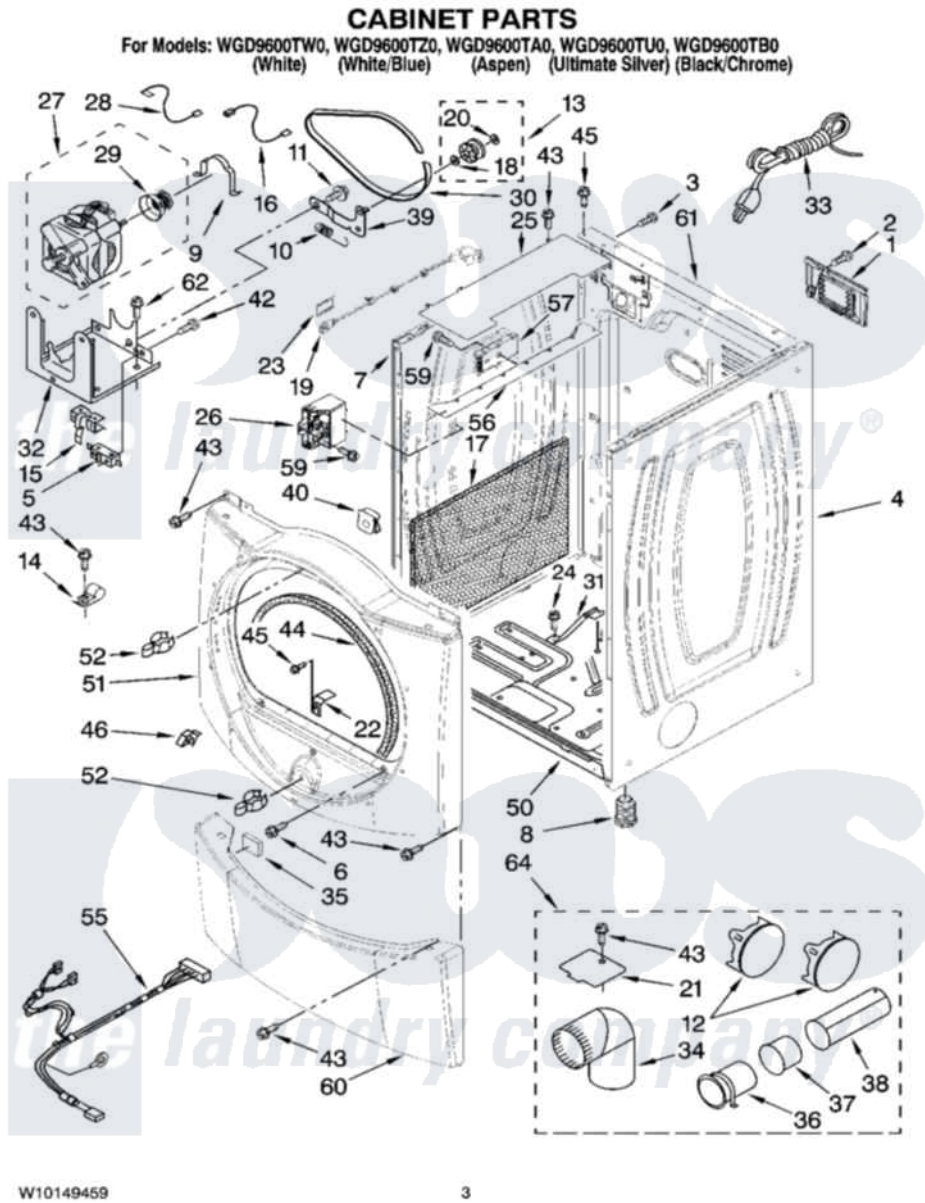

Whirlpool WGD9600TU0 02 - CABINET PARTS

W10149459

3

Whirlpool Residential Whirlpool WGD9600TU0 Dryer Parts Parts Diagram 02 - CABINET PARTS
 Click on the part number to view part

Item	Original Part Number	Replaced By	Status	Part Description
1	8317340			Cover, Terminal Block
2	3390814	90767		Screw, 8A X 3/8 HeX Washer Head Tapping
3	8533974	4331106		Screw, No.10-32 X 7/16
4	W10139003	W10117273		Panel
"	W10139013	W10156774		Panel
"	W10139009	W10117287		Panel
"	W10139010	W10117283		Panel
"	W10095480	W10117287		Panel
5	3394881	279782		Switch-Lid
6	3357011	308685		Side Trim)
7	W10138989	W10117272		Panel
"	W10138999	W10156768		Panel
"	W10138995	W10117286		Panel
"	W10138996	W10117282		Panel
8	3392100	49621		Feet-Leveling
"	279810			Foot-Optional