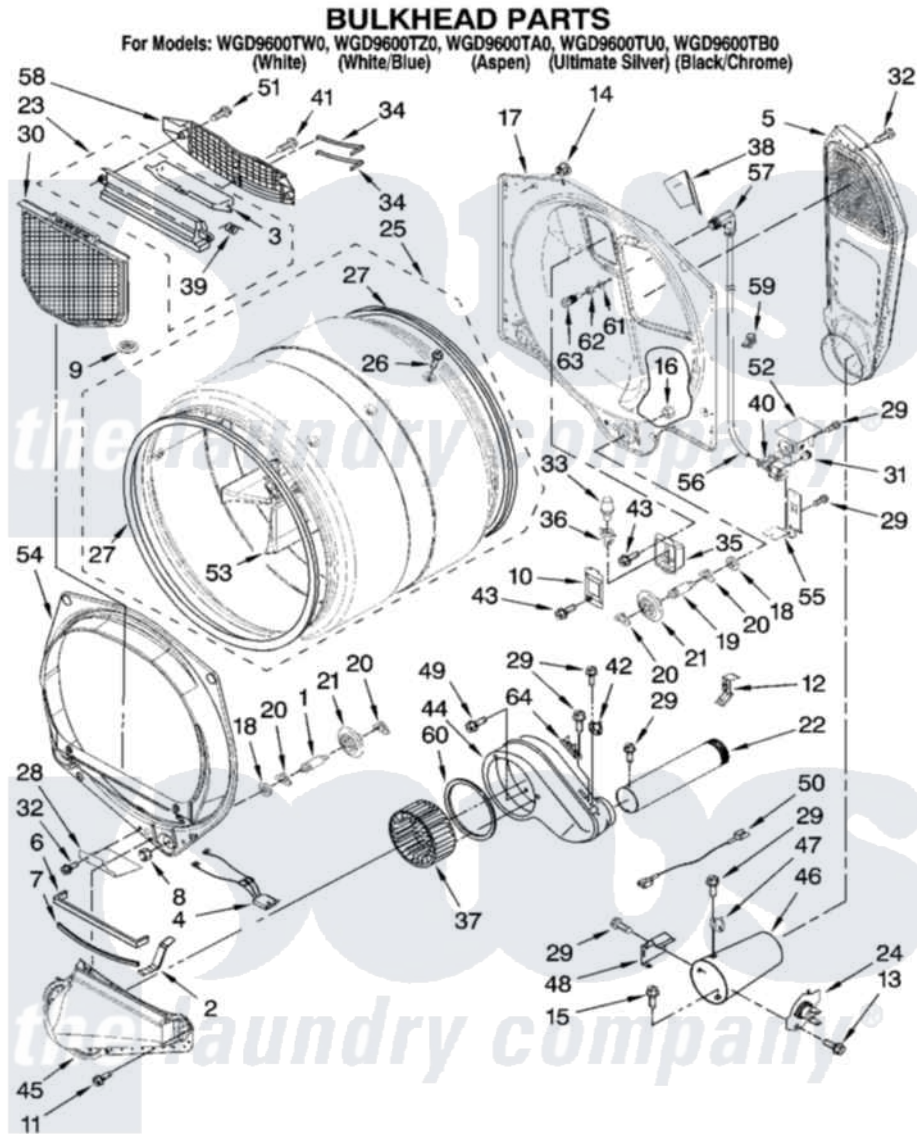

Whirlpool WGD9600TU0 03 - BULKHEAD PARTS

W10149459

5

Whirlpool [Residential Whirlpool WGD9600TU0 Dryer Parts](#) Parts Diagram 03 - BULKHEAD PARTS
Click on the part number to view part

Item	Original Part Number	Replaced By	Status	Part Description
1	8575324	W10359271		Shaft, Drum Roller Threads
2	8066208			Clip-Exhaust
3	3394984	8563758		Door, Lint Screen
4	3406653			Harness, Sensor
5	3394346			Air Duct Assembly
6	697813			Seal, Outlet Housing
7	697814	697813		Seal, Outlet Housing
8	3934666	W10080210		Nut, 3/8 X 16
9	W10128544			Housing-Outlet
10	3402841	8532165		Lens, Drum Light
11	359625	487240		Screw, For Mtg. Service Capacitor
12	8572105			Retainer, Toe Panel
13	8533971	90767		Screw, 8A X 3/8 HeX Washer Head Tapping
14	8529007			Plug, Rear Bulkhead
15	693995			Screw, Hex Head