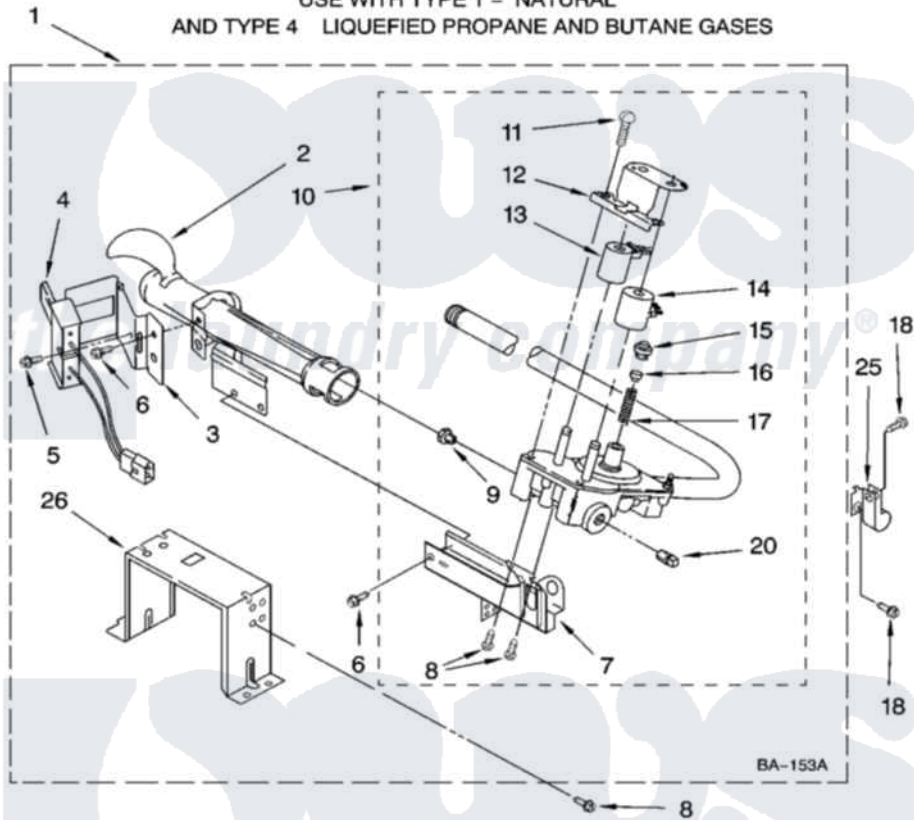

# Whirlpool WGD9600TU0 04 - 8576353 BURNER ASSEMBLY

W10149459

7

Whirlpool Residential Whirlpool WGD9600TU0 Dryer Parts Parts Diagram 04 - 8576353 BURNER ASSEMBLY  
Click on the part number to view part

Item	Original Part Number	Replaced By	Status	Part Description
1	8576353	<a href="#">280119</a>		Burner-Gas
2	688617	<a href="#">693140</a>		Burner
3	<a href="#">694298</a>			Bracket, Ignitor
4	686590	<a href="#">279311</a>		Ignitor
5	<a href="#">3393909</a>			Screw, 8-32 X 7/8
6	343641	<a href="#">681414</a>		Screw, 10AB X 1/2
7	3389871		Not Available	Base, Burner
8	<a href="#">3387057</a>			Screw, 10-16 X 1/2 Orifice, Burner
9	<a href="#">15418</a>			Orifice, Burner Type 1
"	15422		Not Available	ORIFICE, BURNER (TYPE 4) (BUTANE)
"	234867	<a href="#">229742</a>		Orifice, Burner
10	W10118347	<a href="#">W10293912</a>		Valve-Gas
11	<a href="#">694421</a>			Screw, Bracket Mounting
12	<a href="#">694538</a>			Bracket, Shunt
13	<a href="#">694540</a>			Coil, 60 Hz