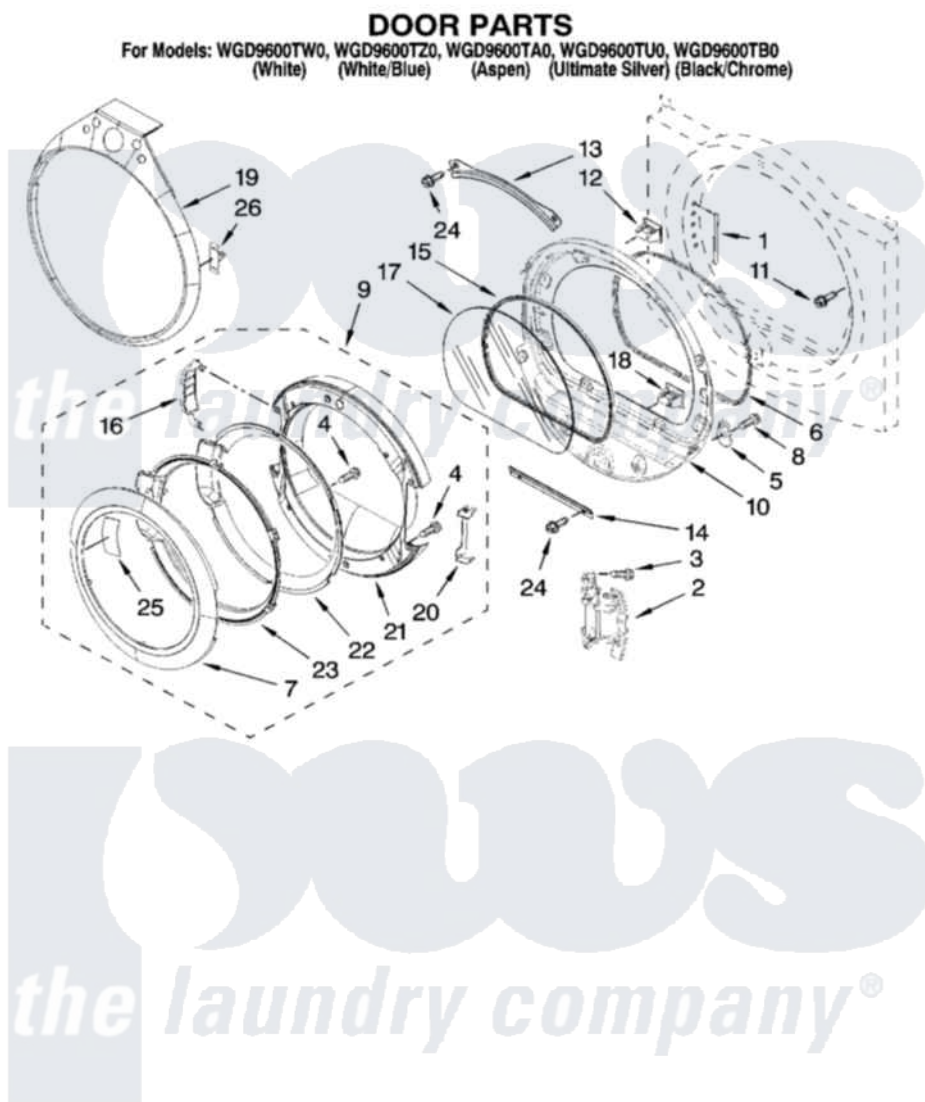

# Whirlpool WGD9600TU0 05 - DOOR PARTS, OPTIONAL PARTS (NOT INCLUDED)

W10149459

9

Whirlpool [Residential Whirlpool WGD9600TU0 Dryer Parts](#) Parts Diagram 05 - DOOR PARTS, OPTIONAL PARTS (NOT INCLUDED)

[Click on the part number to view part](#)

Item	Original Part Number	Replaced By	Status	Part Description
1	<a href="#">W10085210</a>			Label-Hinge Hole Cover Front Panel
"	<a href="#">W10085230</a>			Label, Hinge Hole Cover
2	<a href="#">W10139920</a>			Door Hinge Assembly
3	W10017850	<a href="#">280203</a>		Screw-Kit
4	<a href="#">9742177</a>			Screw, 8-18 X .625
5	<a href="#">W10048910</a>			Screw-Plug
6	<a href="#">W10139457</a>			Seal-Door Handle, Ring Door
7	W10048070	<a href="#">8579502</a>		Handle, Door
"	W10048010	<a href="#">8579496</a>		HAndle, Ring And Pad Assembly
8	3393008	<a href="#">308685</a>		Side Trim )
9	8579520	<a href="#">W10180115</a>		Door Assembly
10	<a href="#">8578229</a>			Door Assembly
11	<a href="#">355515</a>			Screw, 8-18 X 11/16