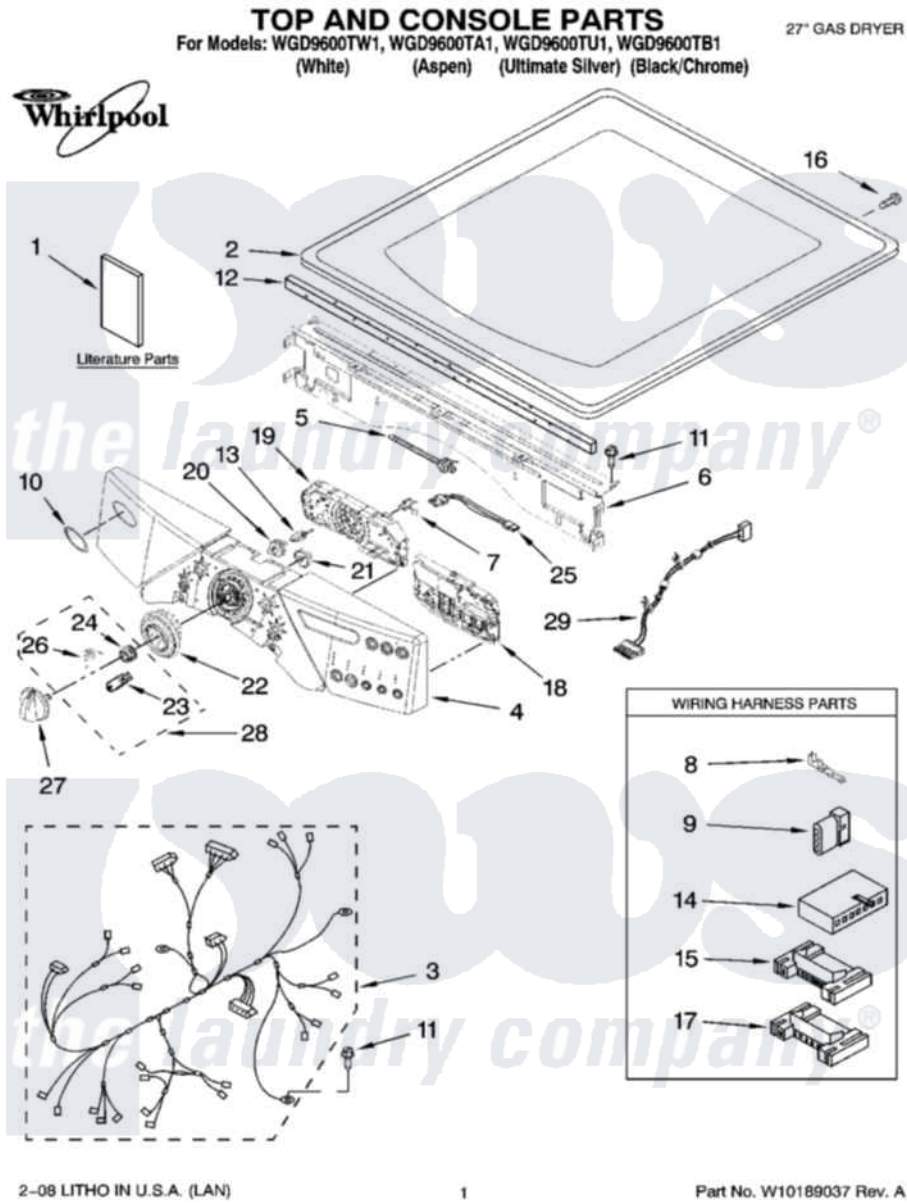

Whirlpool WGD9600TU1 01 - TOP AND CONSOLE PARTS

Whirlpool [Residential Whirlpool WGD9600TU1 Dryer Parts](#) Parts Diagram 01 - TOP AND CONSOLE PARTS
 Click on the part number to view part

Item	Original Part Number	Replaced By	Status	Part Description
1	W10136970		Not Available	Use & Care Guide
"	W10177462		Not Available	Tech Sheet
"	W10139791		Not Available	Guide, Quick Start
"	W10139322		Not Available	TIP SHEET DRYER STEAM
2	8519251	W10117263		Top
"	W10140290			Top
"	W10114785			Top
"	8579997	W10192490		Top
3	W10111015			Harness, Main
4	W10153650			Panel, Console
"	W10153655			Panel, Console
"	W10153654		Not Available	Panel, Console (Includes Illus: 20,21,22,27,28 & 29) (Ultimate Silver)
"	W10153652			Panel, Console
5	3391018			Tie Cable
6	W10006840	W10215656		Bracket, Console

7	W10112268		Clip-Harness
8	94614		Terminal
9	3936144		Do-It-Yourself Repair Manuals
10	W10117943	8303811	Badge, Assembly
11	3390647	488729	Screw
12	W10112267		Foam-Seal Control Bracket
13	W10030070	W10012480	Kit
14	3936150		Connector, 7-Circuit
15	3395683		Receptacle, Multi-Terminal
16	98139	303776	Screw
17	2203186		Connector, 5-Circuit
18	W10110659	W10294708	Kit
19	W10110658		User Interface
20	W10012430		Encoder, Wheel Kit.
21	W10012440		Retainer-Snap
22	W10012410		Knob, Light Ring
23	W10012810	280230	Encoder, Wheel Kit.
24	W10012460	280230	Encoder, Wheel Kit.
25	W10095960		Harness, Communication
26	W10012820	280230	Encoder, Wheel Kit.
27	W10116702		Knob, Control
"	W10153663		Knob, Control
"	W10116704		Knob, Control
"	W10116705		Knob, Control
28	280230		Encoder, Wheel Kit.
29	W10111020		Power Cable, User-Interface