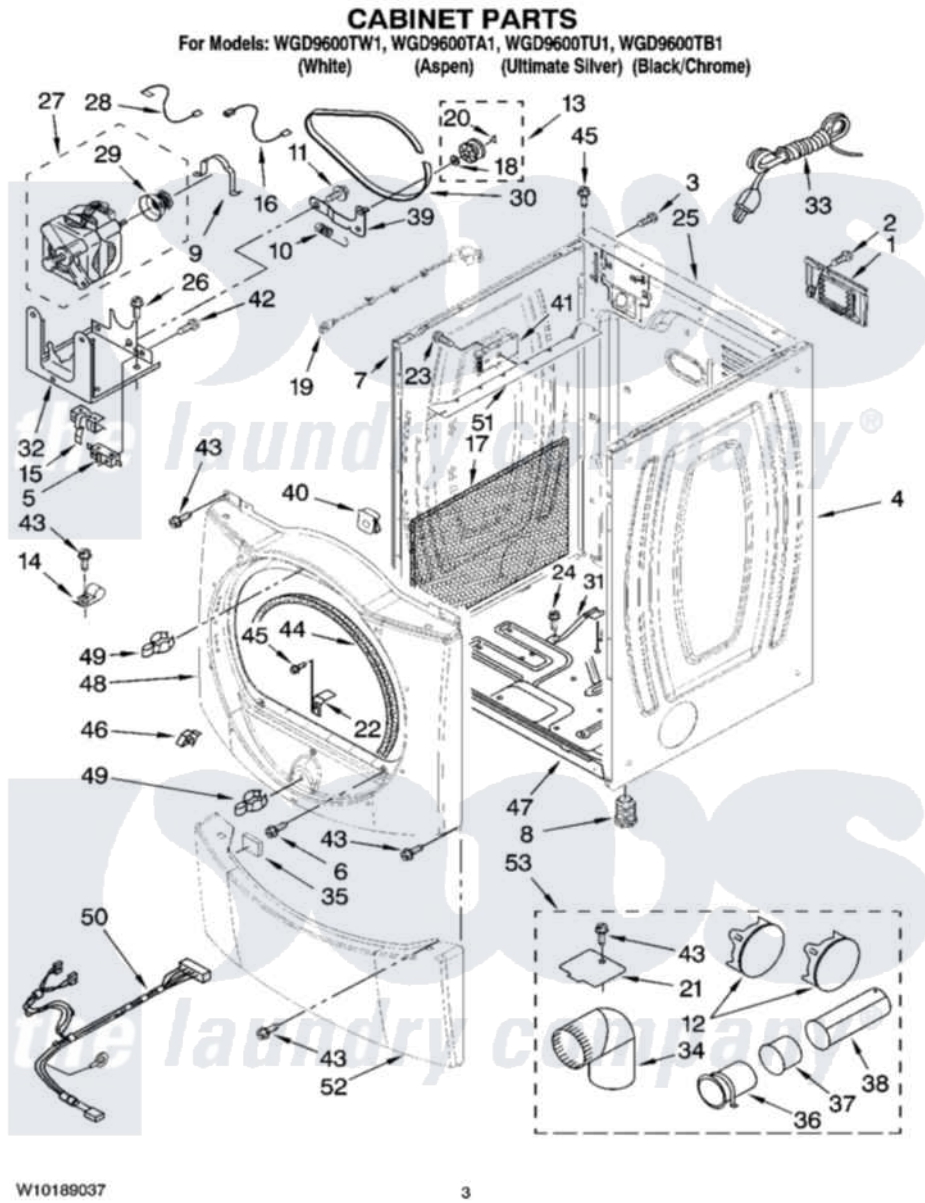

Whirlpool WGD9600TU1 02 - CABINET PARTS

Whirlpool [Residential Whirlpool WGD9600TU1 Dryer Parts](#) Parts Diagram 02 - CABINET PARTS
 Click on the part number to view part

Item	Original Part Number	Replaced By	Status	Part Description
1	8317340			Cover, Terminal Block
2	3390814	90767		Screw, 8A X 3/8 HeX Washer Head Tapping
3	8533974	4331106		Screw, No.10-32 X 7/16
4	W10139003	W10117273		Panel
"	W10139013	W10156774		Panel
"	W10139009	W10117287		Panel
"	W10139010	W10117283		Panel
5	3394881	279782		Switch-Lid
6	3357011	308685		Side Trim)
7	W10138989	W10117272		Panel
"	W10138999	W10156768		Panel
"	W10138995	W10117286		Panel
"	W10138996	W10117282		Panel
8	3392100	49621		Feet-Leveling
"	279810			Foot-Optional
				Clamp, Motor Mounting