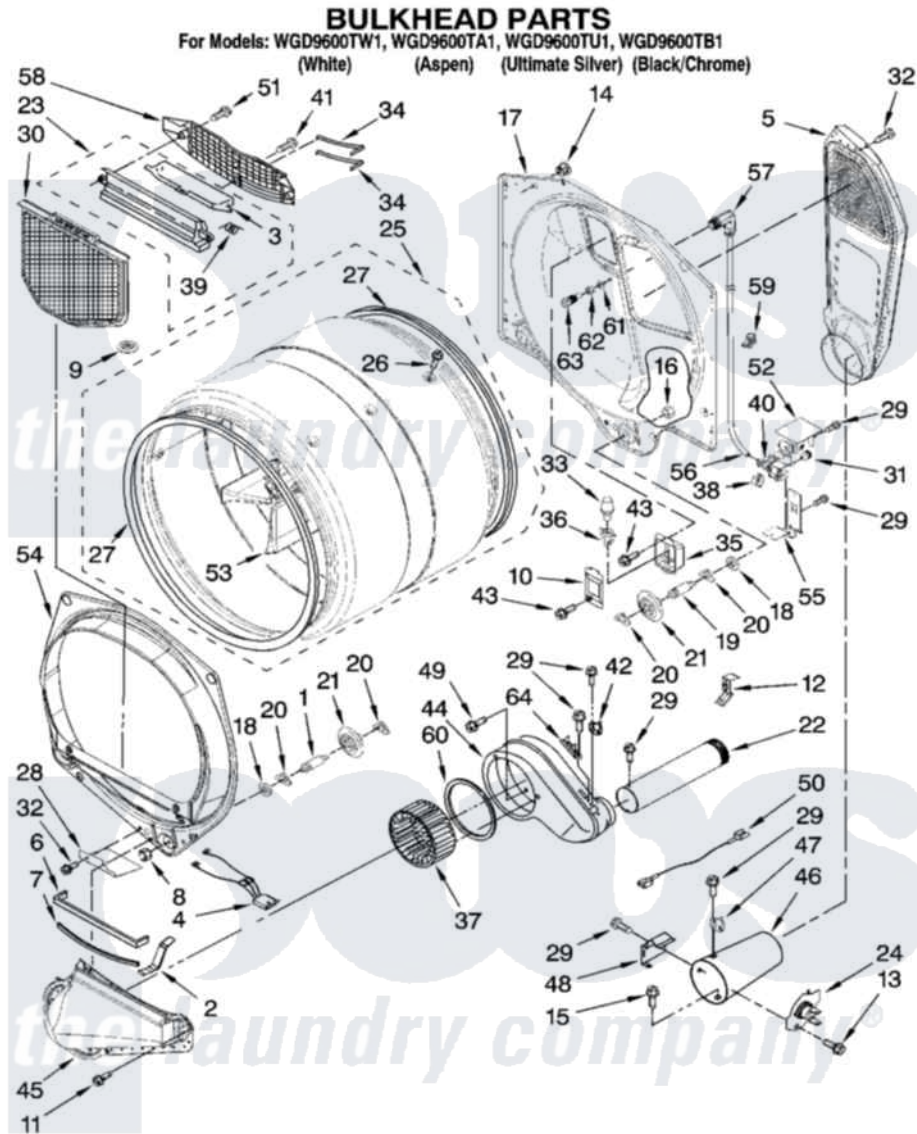

Whirlpool WGD9600TU1 03 - BULKHEAD PARTS

W10189037

5

Whirlpool [Residential Whirlpool WGD9600TU1 Dryer Parts](#) Parts Diagram 03 - BULKHEAD PARTS
Click on the part number to view part

Item	Original Part Number	Replaced By	Status	Part Description
1	8575324	W10359271		Shaft, Drum Roller Threads
2	8066208			Clip-Exhaust
3	3394984	8563758		Door, Lint Screen
4	3406653			Harness, Sensor
5	3394346			Air Duct Assembly
6	697813			Seal, Outlet Housing
7	697814	697813		Seal, Outlet Housing
8	3934666	W10080210		Nut, 3/8 X 16
9	W10128544			Housing-Outlet
10	3402841	8532165		Lens, Drum Light
11	359625	487240		Screw, For Mtg. Service Capacitor
12	8572105			Retainer, Toe Panel
13	8533971	90767		Screw, 8A X 3/8 HeX Washer Head Tapping
14	8529007			Plug, Rear Bulkhead
15	693995			Screw, Hex Head