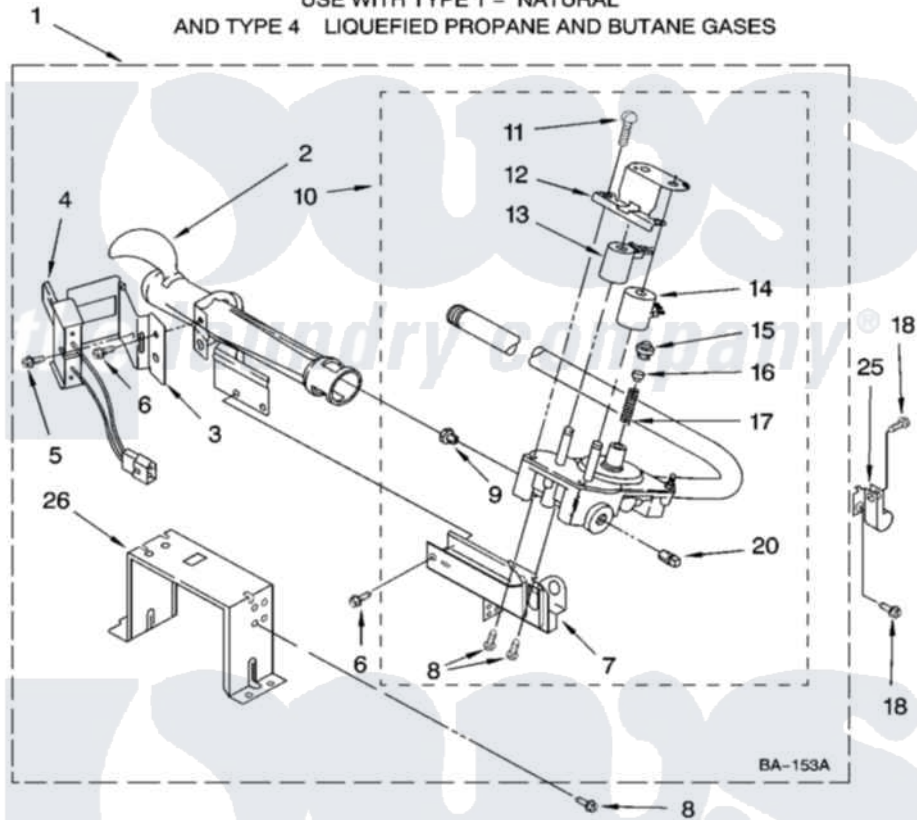

Whirlpool WGD9600TU1 04 - 8576353 BURNER ASSEMBLY

8576353 BURNER ASSEMBLY

For Models: WGD9600TW1, WGD9600TA1, WGD9600TU1, WGD9600TB1
(White) (Aspen) (Ultimate Silver) (Black/Chrome)

USE WITH TYPE 1 - NATURAL
AND TYPE 4 LIQUEFIED PROPANE AND BUTANE GASES

W10189037

7

Whirlpool Residential Whirlpool WGD9600TU1 Dryer Parts Parts Diagram 04 - 8576353 BURNER ASSEMBLY
Click on the part number to view part

Item	Original Part Number	Replaced By	Status	Part Description
1	8576353	280119		Burner-Gas
2	688617	693140		Burner
3	694298			Bracket, Ignitor
4	686590	279311		Ignitor
5	3393909			Screw, 8-32 X 7/8
6	343641	681414		Screw, 10AB X 1/2
7	3389871		Not Available	Base, Burner
8	3387057			Screw, 10-16 X 1/2 Orifice, Burner
9	15418			Orifice, Burner Type 1
"	15422		Not Available	ORIFICE, BURNER (TYPE 4) (BUTANE)
"	234867	229742		Orifice, Burner
10	W10118347	W10293912		Valve-Gas
11	694421			Screw, Bracket Mounting
12	694538			Bracket, Shunt
13	694540			Coil, 60 Hz