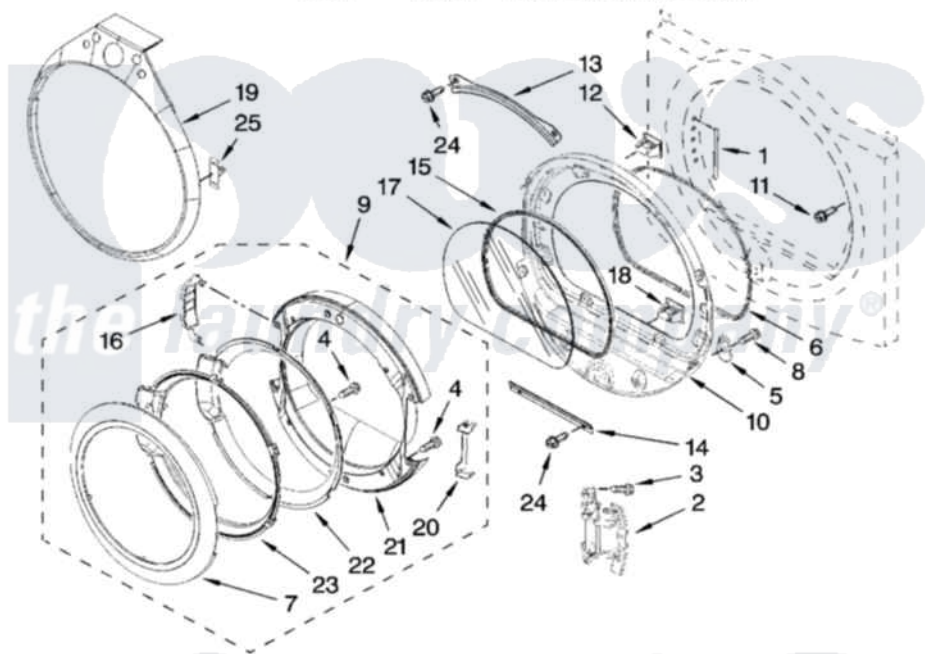

# Whirlpool WGD9600TU1 05 - DOOR PARTS, OPTIONAL PARTS (NOT INCLUDED)

## DOOR PARTS

For Models: WGD9600TW1, WGD9600TA1, WGD9600TU1, WGD9600TB1  
 (White) (Aspen) (Ultimate Silver) (Black/Chrome)

W10189037

9

Whirlpool [Residential Whirlpool WGD9600TU1 Dryer Parts](#) Parts Diagram 05 - DOOR PARTS, OPTIONAL PARTS (NOT INCLUDED)

[Click on the part number to view part](#)

Item	Original Part Number	Replaced By	Status	Part Description
1	<a href="#">W10085210</a>			Label-Hinge Hole Cover Front Panel
"	<a href="#">W10085230</a>			Label, Hinge Hole Cover
2	<a href="#">W10139920</a>			Door Hinge Assembly
3	<a href="#">W10159996</a>			Screw, 10-24 X 25/64
4	<a href="#">9742177</a>			Screw, 8-18 X .625
5	<a href="#">W10048910</a>			Screw-Plug
6	<a href="#">W10139457</a>			Seal-Door Handle, Ring Door
7	<a href="#">8579502</a>			Handle, Door
"	<a href="#">8579503</a>			HAndle-Ring And Pad Assembly
8	<a href="#">3400224</a>			Screw, 1/4-20 X 3/8
9	<a href="#">W10180115</a>			Door Assembly
10	<a href="#">8578229</a>			Door Assembly
11	<a href="#">355515</a>			Screw, 8-18 X 11/16