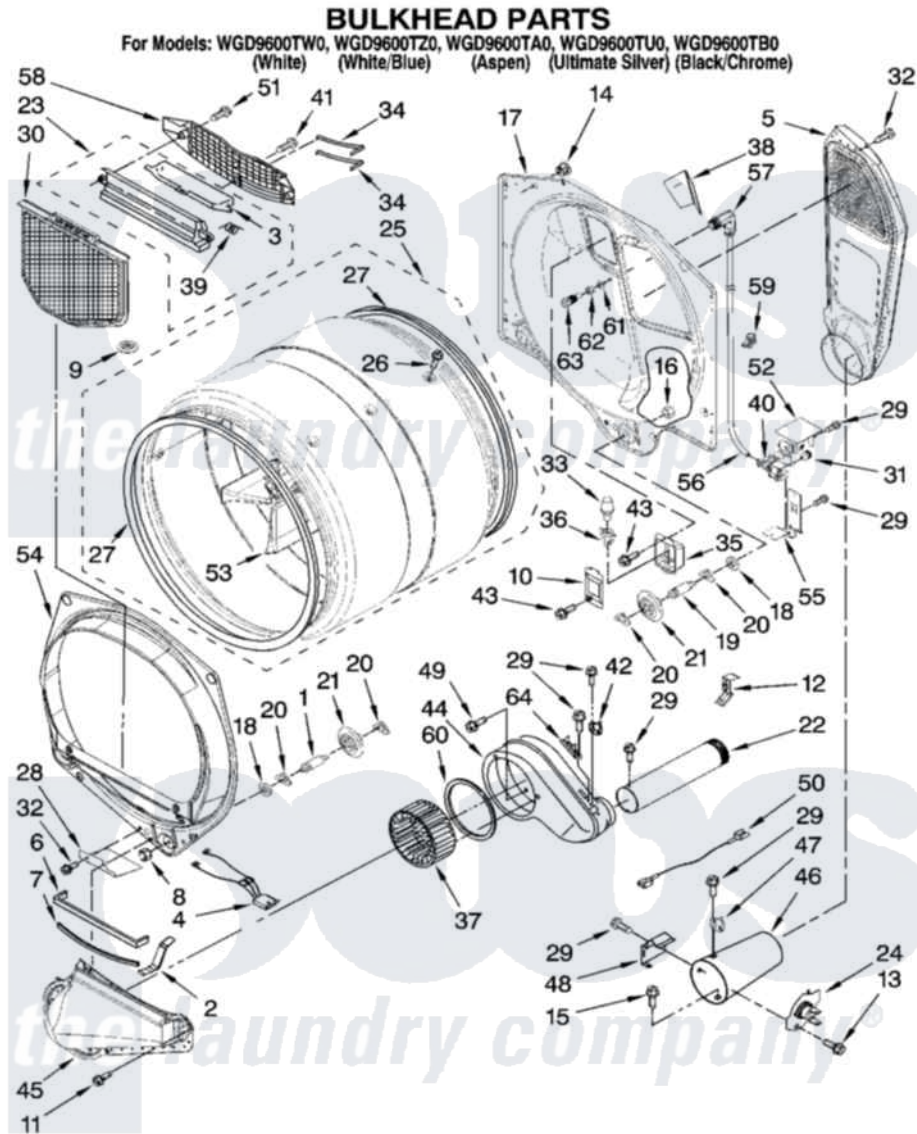

Whirlpool WGD9600TW0 03 - BULKHEAD PARTS

W10149459

5

Whirlpool [Residential Whirlpool WGD9600TW0 Dryer Parts](#) Parts Diagram 03 - BULKHEAD PARTS
Click on the part number to view part

Item	Original Part Number	Replaced By	Status	Part Description
1	8575324	W10359271		Shaft, Drum Roller Threads
2	8066208			Clip-Exhaust
3	3394984	8563758		Door, Lint Screen
4	3406653			Harness, Sensor
5	3394346			Air Duct Assembly
6	697813			Seal, Outlet Housing
7	697814	697813		Seal, Outlet Housing
8	3934666	W10080210		Nut, 3/8 X 16
9	W10128544			Housing-Outlet
10	3402841	8532165		Lens, Drum Light
11	359625	487240		Screw, For Mtg. Service Capacitor
12	8572105			Retainer, Toe Panel
13	8533971	90767		Screw, 8A X 3/8 HeX Washer Head Tapping
14	8529007			Plug, Rear Bulkhead
15	693995			Screw, Hex Head