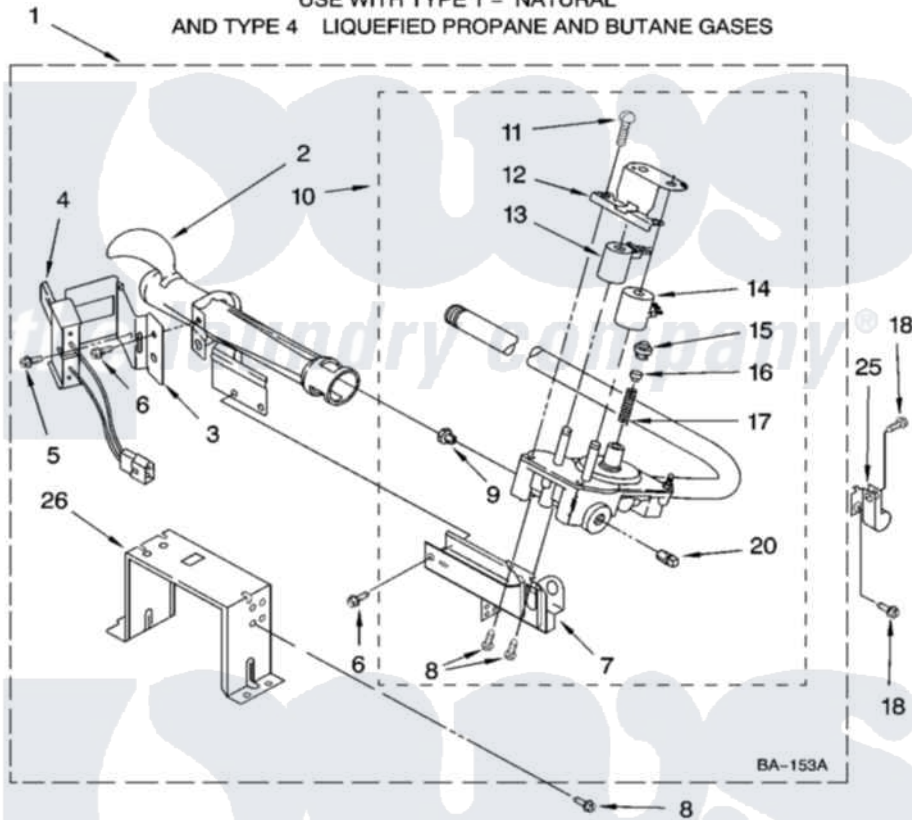

Whirlpool WGD9600TW0 04 - 8576353 BURNER ASSEMBLY

8576353 BURNER ASSEMBLY

For Models: WGD9600TW0, WGD9600TZ0, WGD9600TA0, WGD9600TU0, WGD9600TB0
(White) (White/Blue) (Aspen) (Ultimate Silver) (Black/Chrome)

USE WITH TYPE 1 - NATURAL
AND TYPE 4 LIQUEFIED PROPANE AND BUTANE GASES

W10149459

7

Whirlpool [Residential Whirlpool WGD9600TW0 Dryer Parts](#) Parts Diagram 04 - 8576353 BURNER ASSEMBLY
Click on the part number to view part

Item	Original Part Number	Replaced By	Status	Part Description
1	8576353	280119		Burner-Gas
2	688617	693140		Burner
3	694298			Bracket, Ignitor
4	686590	279311		Ignitor
5	3393909			Screw, 8-32 X 7/8
6	343641	681414		Screw, 10AB X 1/2
7	3389871		Not Available	Base, Burner
8	3387057			Screw, 10-16 X 1/2 Orifice, Burner
9	15418			Orifice, Burner Type 1
"	15422		Not Available	ORIFICE, BURNER (TYPE 4) (BUTANE)
"	234867	229742		Orifice, Burner
10	W10118347	W10293912		Valve-Gas
11	694421			Screw, Bracket Mounting
12	694538			Bracket, Shunt
13	694540			Coil, 60 Hz