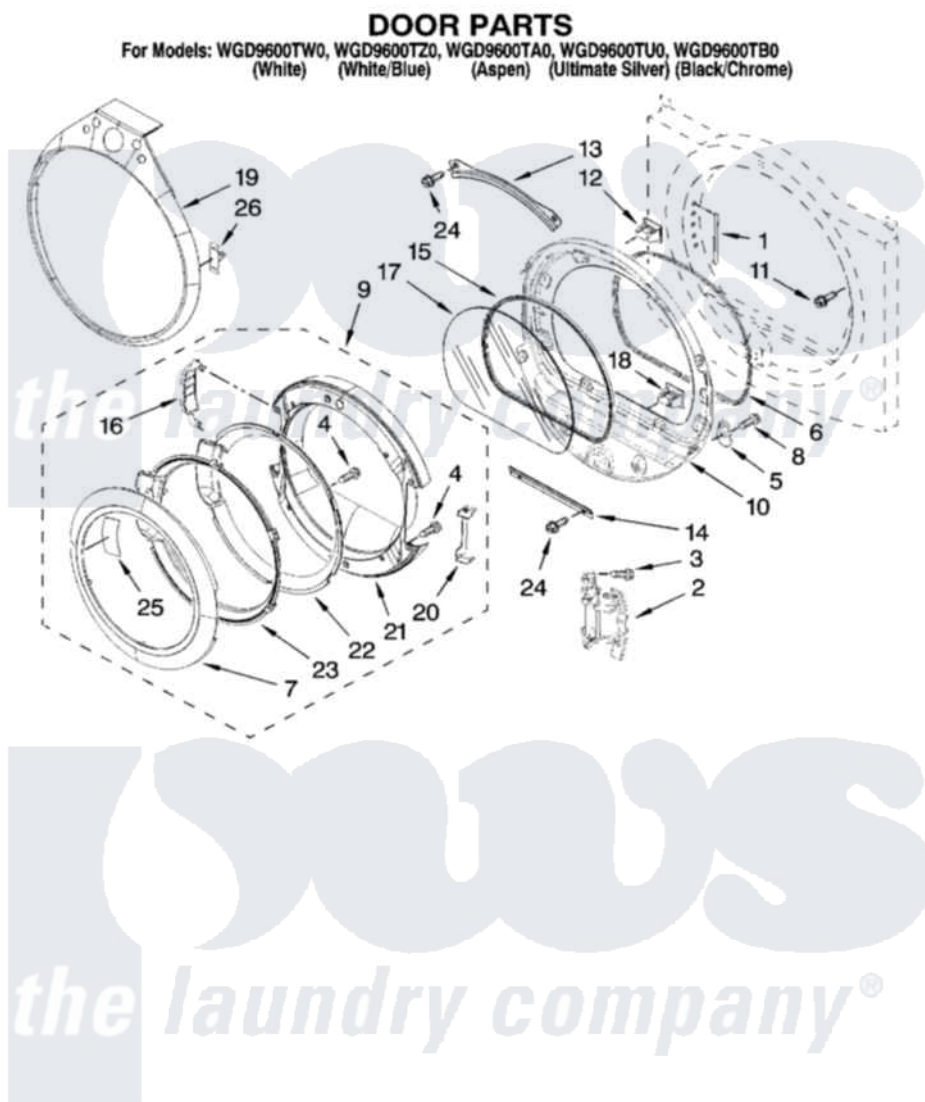

# Whirlpool WGD9600TW0 05 - DOOR PARTS, OPTIONAL PARTS (NOT INCLUDED)

W10149459

9

Whirlpool [Residential Whirlpool WGD9600TW0 Dryer Parts](#) Parts Diagram 05 - DOOR PARTS, OPTIONAL PARTS (NOT INCLUDED)

[Click on the part number to view part](#)

Item	Original Part Number	Replaced By	Status	Part Description
1	<a href="#">W10085210</a>			Label-Hinge Hole Cover Front Panel
"	<a href="#">W10085230</a>			Label, Hinge Hole Cover
2	<a href="#">W10139920</a>			Door Hinge Assembly
3	W10017850	<a href="#">280203</a>		Screw-Kit
4	<a href="#">9742177</a>			Screw, 8-18 X .625
5	<a href="#">W10048910</a>			Screw-Plug
6	<a href="#">W10139457</a>			Seal-Door Handle, Ring Door
7	W10048070	<a href="#">8579502</a>		Handle, Door
"	W10048010	<a href="#">8579496</a>		HAndle, Ring And Pad Assembly
8	3393008	<a href="#">308685</a>		Side Trim )
9	8579520	<a href="#">W10180115</a>		Door Assembly
10	<a href="#">8578229</a>			Door Assembly
11	<a href="#">355515</a>			Screw, 8-18 X 11/16