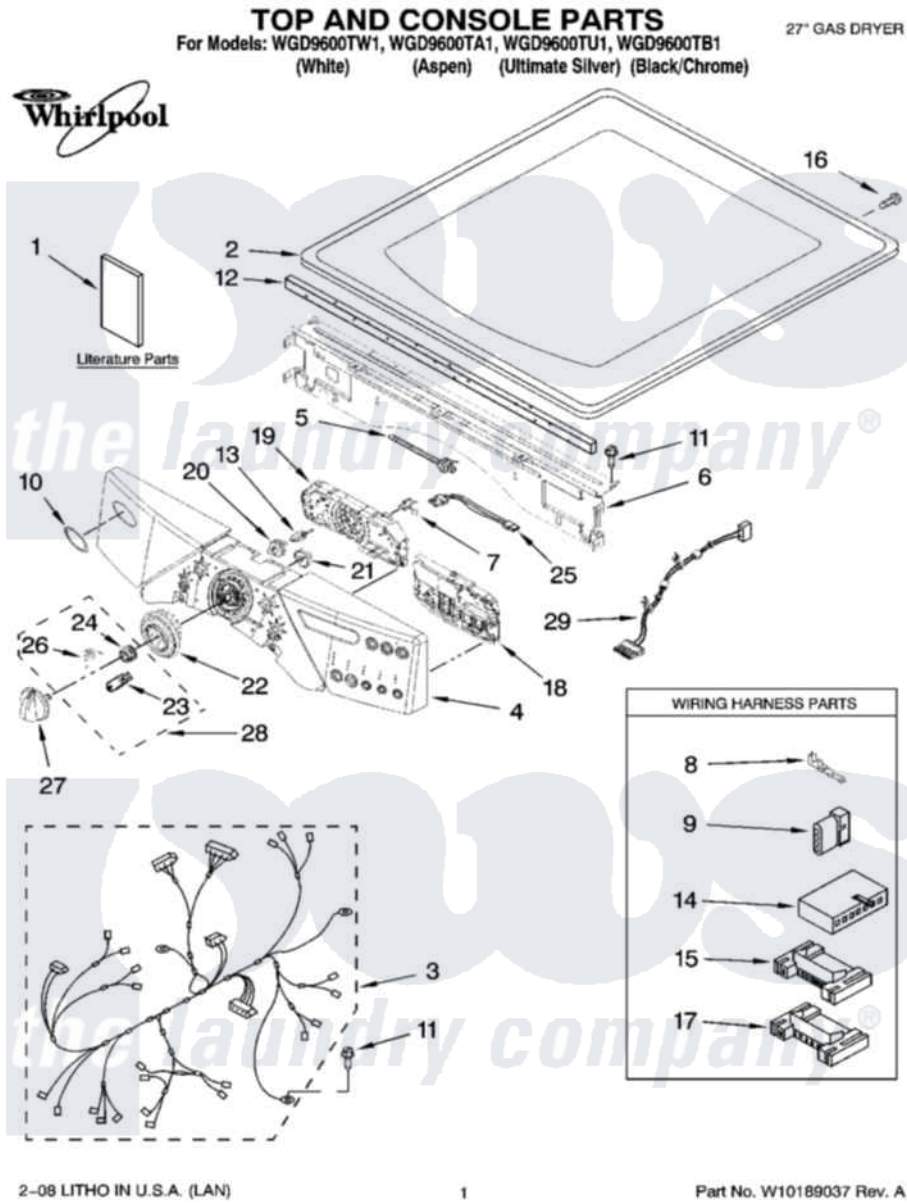

Whirlpool WGD9600TW1 01 - TOP AND CONSOLE PARTS

Whirlpool [Residential Whirlpool WGD9600TW1 Dryer Parts](#) Parts Diagram 01 - TOP AND CONSOLE PARTS
 Click on the part number to view part

Item	Original Part Number	Replaced By	Status	Part Description
1	W10136970		Not Available	Use & Care Guide
"	W10177462		Not Available	Tech Sheet
"	W10139791		Not Available	Guide, Quick Start
"	W10139322		Not Available	TIP SHEET DRYER STEAM
2	8519251	W10117263		Top
"	W10140290			Top
"	W10114785			Top
"	8579997	W10192490		Top
3	W10111015			Harness, Main
4	W10153650			Panel, Console
"	W10153655			Panel, Console
"	W10153654		Not Available	Panel, Console (Includes Illus: 20,21,22,27,28 & 29) (Ultimate Silver)
"	W10153652			Panel, Console
5	3391018			Tie Cable
6	W10006840	W10215656		Bracket, Console

7	W10112268		Clip-Harness
8	94614		Terminal
9	3936144		Do-It-Yourself Repair Manuals
10	W10117943	8303811	Badge, Assembly
11	3390647	488729	Screw
12	W10112267		Foam-Seal Control Bracket
13	W10030070	W10012480	Kit
14	3936150		Connector, 7-Circuit
15	3395683		Receptacle, Multi-Terminal
16	98139	303776	Screw
17	2203186		Connector, 5-Circuit
18	W10110659	W10294708	Kit
19	W10110658		User Interface
20	W10012430		Encoder, Wheel Kit.
21	W10012440		Retainer-Snap
22	W10012410		Knob, Light Ring
23	W10012810	280230	Encoder, Wheel Kit.
24	W10012460	280230	Encoder, Wheel Kit.
25	W10095960		Harness, Communication
26	W10012820	280230	Encoder, Wheel Kit.
27	W10116702		Knob, Control
"	W10153663		Knob, Control
"	W10116704		Knob, Control
"	W10116705		Knob, Control
28	280230		Encoder, Wheel Kit.
29	W10111020		Power Cable, User-Interface