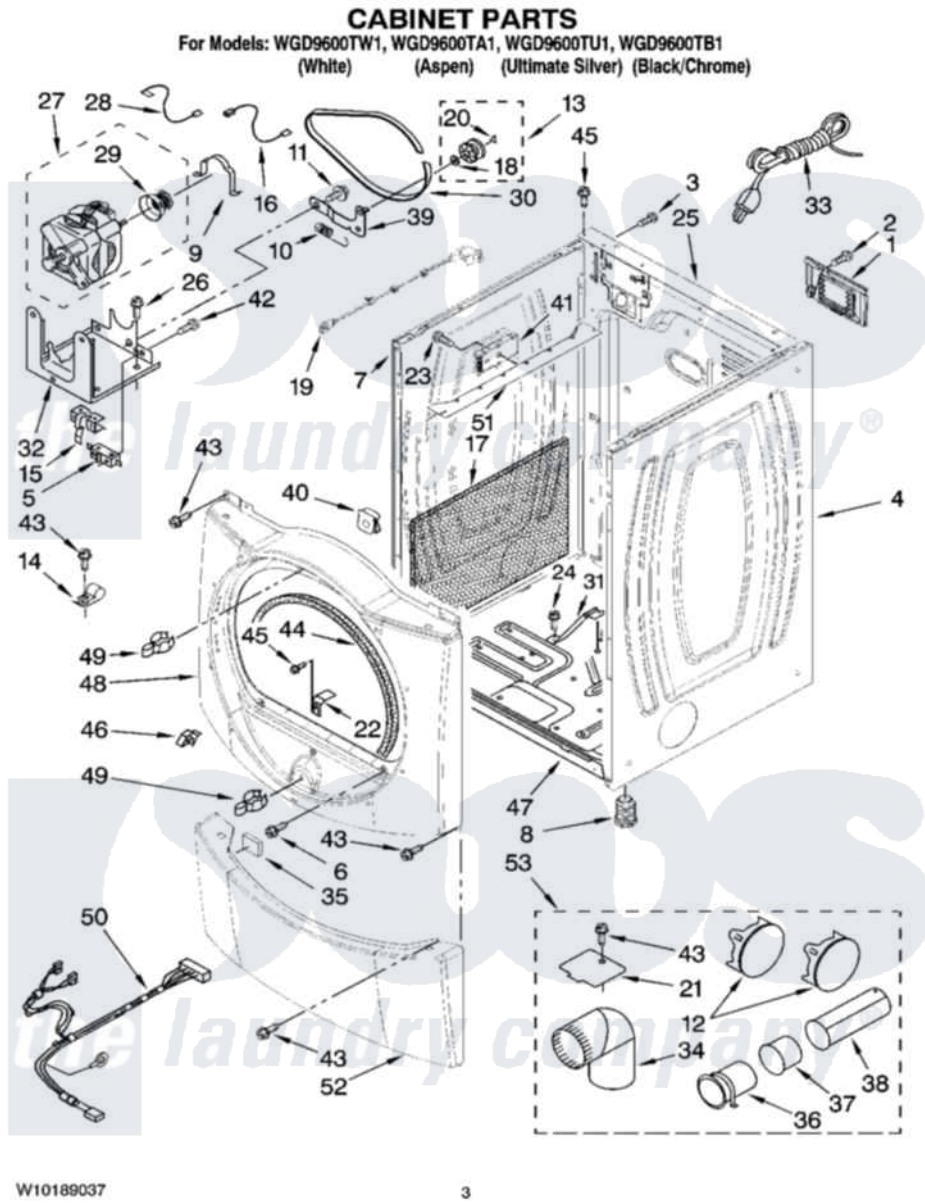

Whirlpool WGD9600TW1 02 - CABINET PARTS

Whirlpool Residential Whirlpool WGD9600TW1 Dryer Parts Parts Diagram 02 - CABINET PARTS
Click on the part number to view part

Item	Original Part Number	Replaced By	Status	Part Description
1	8317340			Cover, Terminal Block
2	3390814	90767		Screw, 8A X 3/8 HeX Washer Head Tapping
3	8533974	4331106		Screw, No.10-32 X 7/16
4	W10139003	W10117273		Panel
"	W10139013	W10156774		Panel
"	W10139009	W10117287		Panel
"	W10139010	W10117283		Panel
5	3394881	279782		Switch-Lid
6	3357011	308685		Side Trim)
7	W10138989	W10117272		Panel
"	W10138999	W10156768		Panel
"	W10138995	W10117286		Panel
"	W10138996	W10117282		Panel
8	3392100	49621		Feet-Leveling
"	279810			Foot-Optional
				Clamp, Motor Mounting