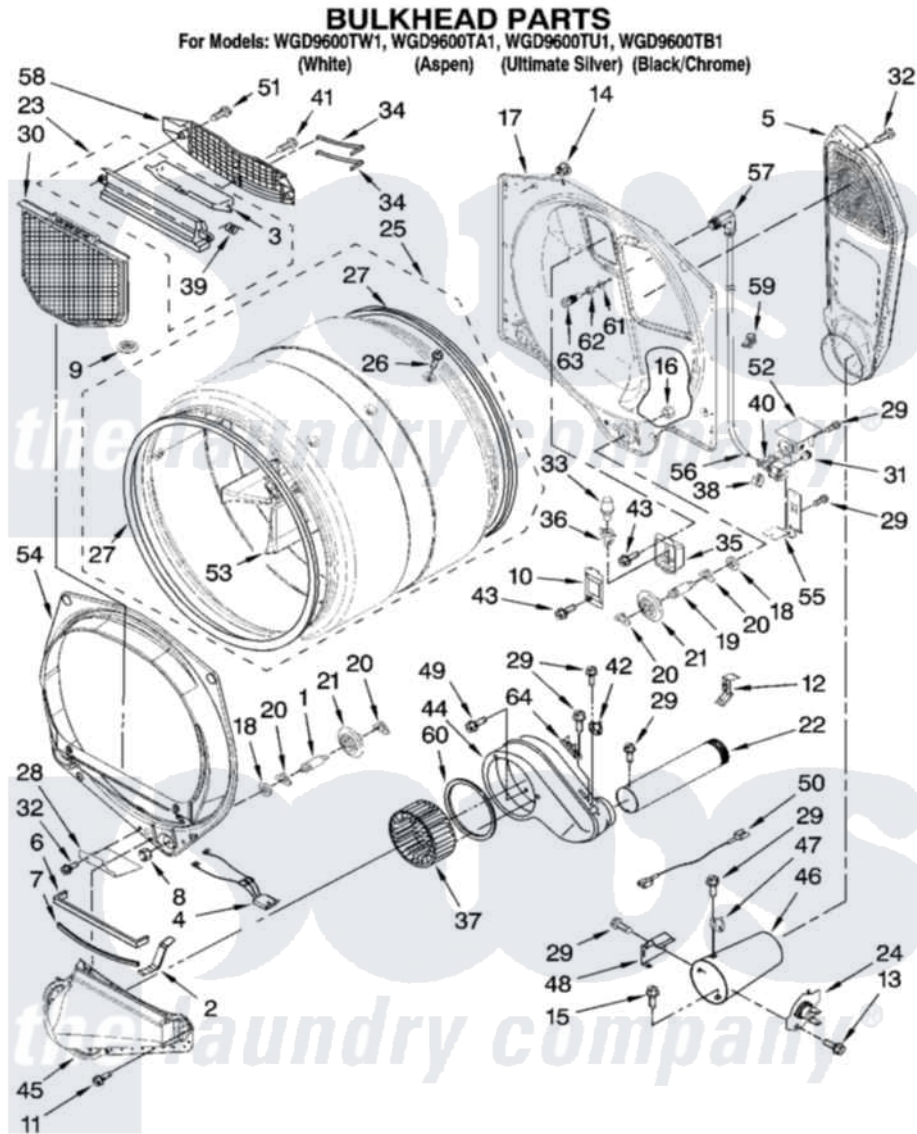

Whirlpool WGD9600TW1 03 - BULKHEAD PARTS

W10189037

5

Whirlpool [Residential Whirlpool WGD9600TW1 Dryer Parts](#) Parts Diagram 03 - BULKHEAD PARTS
Click on the part number to view part

Item	Original Part Number	Replaced By	Status	Part Description
1	8575324	W10359271		Shaft, Drum Roller Threads
2	8066208			Clip-Exhaust
3	3394984	8563758		Door, Lint Screen
4	3406653			Harness, Sensor
5	3394346			Air Duct Assembly
6	697813			Seal, Outlet Housing
7	697814	697813		Seal, Outlet Housing
8	3934666	W10080210		Nut, 3/8 X 16
9	W10128544			Housing-Outlet
10	3402841	8532165		Lens, Drum Light
11	359625	487240		Screw, For Mtg. Service Capacitor
12	8572105			Retainer, Toe Panel
13	8533971	90767		Screw, 8A X 3/8 HeX Washer Head Tapping
14	8529007			Plug, Rear Bulkhead
15	693995			Screw, Hex Head