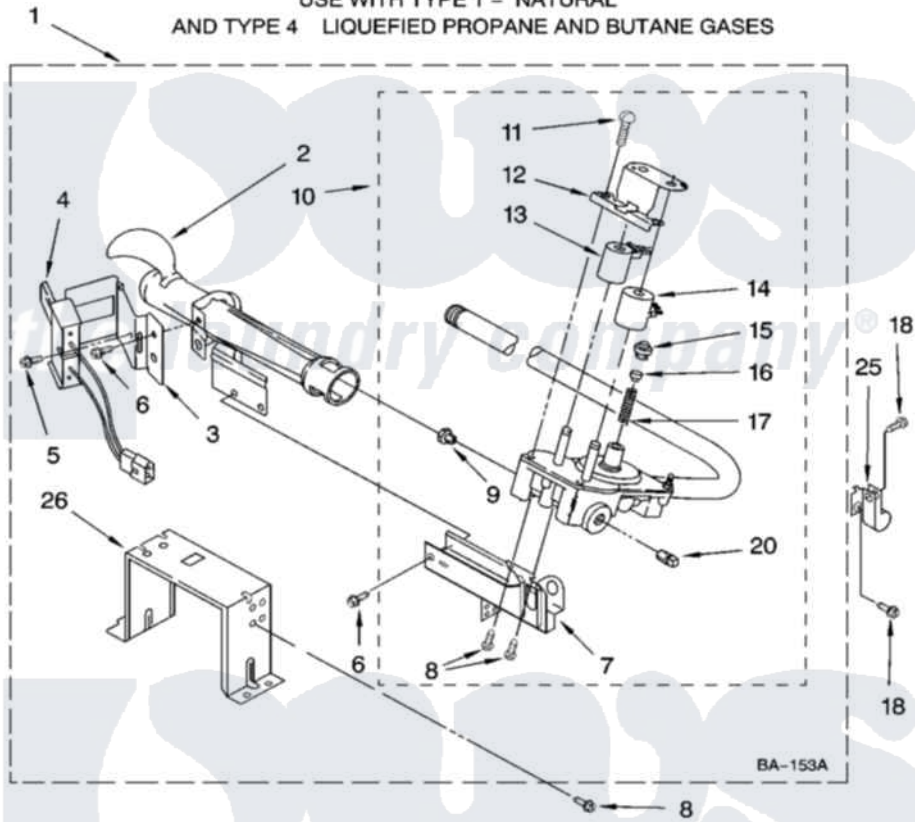

# Whirlpool WGD9600TW1 04 - 8576353 BURNER ASSEMBLY

**8576353 BURNER ASSEMBLY**  
 For Models: WGD9600TW1, WGD9600TA1, WGD9600TU1, WGD9600TB1  
 (White) (Aspen) (Ultimate Silver) (Black/Chrome)  
 USE WITH TYPE 1 - NATURAL  
 AND TYPE 4 LIQUEFIED PROPANE AND BUTANE GASES

W10189037

7

Whirlpool [Residential Whirlpool WGD9600TW1 Dryer Parts](#) Parts Diagram 04 - 8576353 BURNER ASSEMBLY  
 Click on the part number to view part

Item	Original Part Number	Replaced By	Status	Part Description
1	8576353	<a href="#">280119</a>		Burner-Gas
2	688617	<a href="#">693140</a>		Burner
3	<a href="#">694298</a>			Bracket, Ignitor
4	686590	<a href="#">279311</a>		Ignitor
5	<a href="#">3393909</a>			Screw, 8-32 X 7/8
6	343641	<a href="#">681414</a>		Screw, 10AB X 1/2
7	3389871		Not Available	Base, Burner
8	<a href="#">3387057</a>			Screw, 10-16 X 1/2 Orifice, Burner
9	<a href="#">15418</a>			Orifice, Burner Type 1
"	15422		Not Available	ORIFICE, BURNER (TYPE 4) (BUTANE)
"	234867	<a href="#">229742</a>		Orifice, Burner
10	W10118347	<a href="#">W10293912</a>		Valve-Gas
11	<a href="#">694421</a>			Screw, Bracket Mounting
12	<a href="#">694538</a>			Bracket, Shunt
13	<a href="#">694540</a>			Coil, 60 Hz

14	<a href="#">694539</a>		Coil, 60 Hz
15	<a href="#">694424</a>		Leak, Limiter
16	<a href="#">694423</a>		Screw, Regulator Adjustment
17	<a href="#">694422</a>		Spring, Regulator
18	3390647	<a href="#">488729</a>	Screw
20	239822	<a href="#">W10295523</a>	Plug, Pipe
25	<a href="#">3387561</a>		Clamp-Pipe
26	<a href="#">3389889</a>		Bracket, Support
	BLANK	Not Available	Following Parts Not Illustrated
"	8576846	<a href="#">W10317689</a>	Conversion Kit L.P.G. To Type Nat.