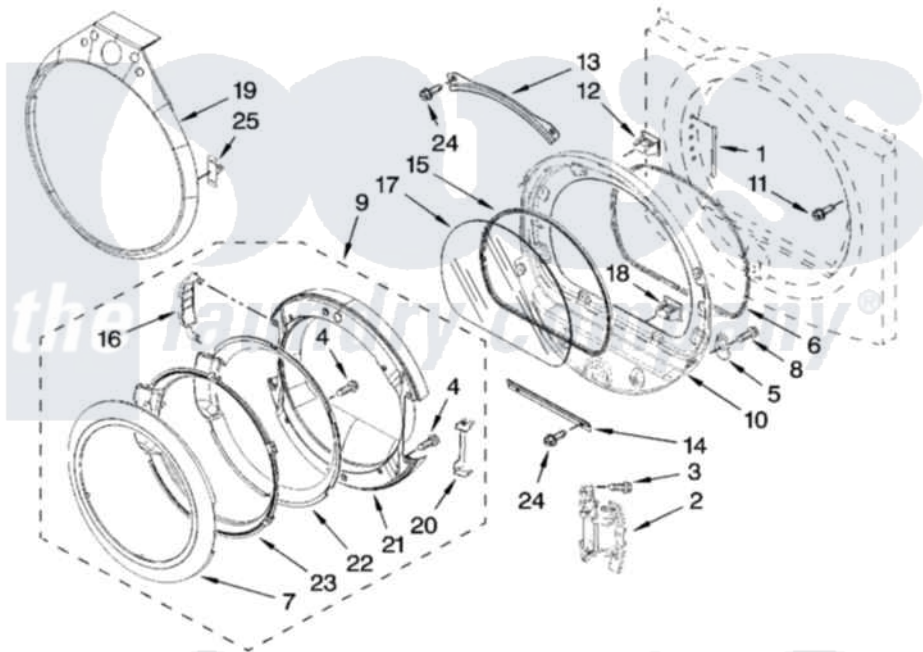

# Whirlpool WGD9600TW1 05 - DOOR PARTS, OPTIONAL PARTS (NOT INCLUDED)

## DOOR PARTS

For Models: WGD9600TW1, WGD9600TA1, WGD9600TU1, WGD9600TB1  
 (White) (Aspen) (Ultimate Silver) (Black/Chrome)

W10189037

9

Whirlpool [Residential Whirlpool WGD9600TW1 Dryer Parts](#) Parts Diagram 05 - DOOR PARTS, OPTIONAL PARTS (NOT INCLUDED)

[Click on the part number to view part](#)

Item	Original Part Number	Replaced By	Status	Part Description
1	<a href="#">W10085210</a>			Label-Hinge Hole Cover Front Panel
"	<a href="#">W10085230</a>			Label, Hinge Hole Cover
2	<a href="#">W10139920</a>			Door Hinge Assembly
3	<a href="#">W10159996</a>			Screw, 10-24 X 25/64
4	<a href="#">9742177</a>			Screw, 8-18 X .625
5	<a href="#">W10048910</a>			Screw-Plug
6	<a href="#">W10139457</a>			Seal-Door Handle, Ring Door
7	<a href="#">8579502</a>			Handle, Door
"	<a href="#">8579503</a>			HAndle-Ring And Pad Assembly
8	<a href="#">3400224</a>			Screw, 1/4-20 X 3/8
9	<a href="#">W10180115</a>			Door Assembly
10	<a href="#">8578229</a>			Door Assembly
11	<a href="#">355515</a>			Screw, 8-18 X 11/16