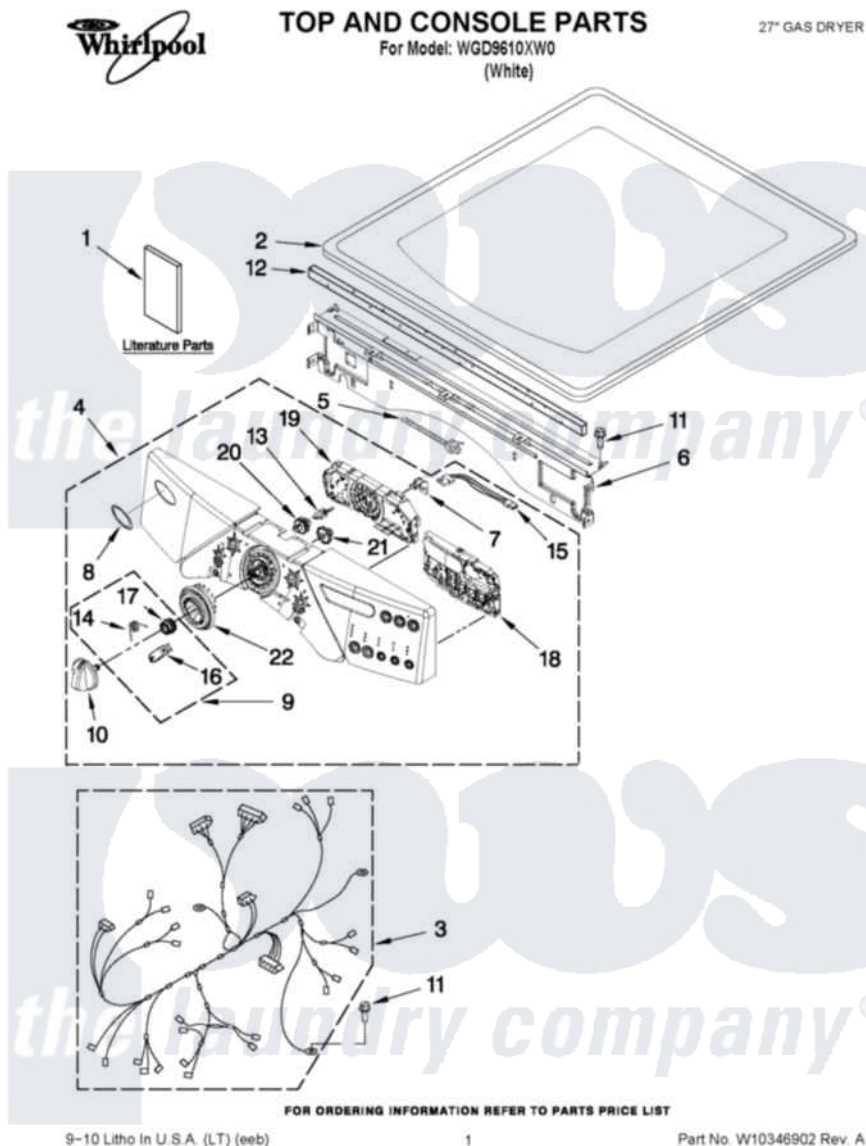

Whirlpool WGD9610XW0 01 - TOP AND CONSOLE PARTS

Whirlpool Residential Whirlpool WGD9610XW0 Dryer Parts Parts Diagram 01 - TOP AND CONSOLE PARTS
Click on the part number to view part

Item	Original Part Number	Replaced By	Status	Part Description
1	W10244607			Use And Care Guide
"	W10298850		Not Available	TECH SHEET
"	W10255469		Not Available	INSTALLATION INSTRUCTIONS
2	3980634	W10117263		Top
3	W10111069			Harness, Main
4	W10255229			Panel, Console
5	3391018			Tie Cable
6	W10215656			Bracket, Console
7	W10112268			Clip-Harness
8	W10117943	8303811		Badge, Assembly
9	W10012480			Kit
10	W10190685			Knob, Control
11	3390647	488729		Screw
12	W10112267			Foam-Seal Control Bracket
13	W10030070	W10012480		Kit
14	W10012820	280230		Encoder, Wheel Kit.

15	W10242906		Harness, Communication
16	W10012810	280230	Encoder, Wheel Kit.
17	W10236765		Detent Wheel
18	W10279773		User Interface
19	W10279709		User Interface,
20	W10012430		Encoder, Wheel Kit.
21	W10012440		Retainer-Snap
22	W10250089		Knob, Light Ring