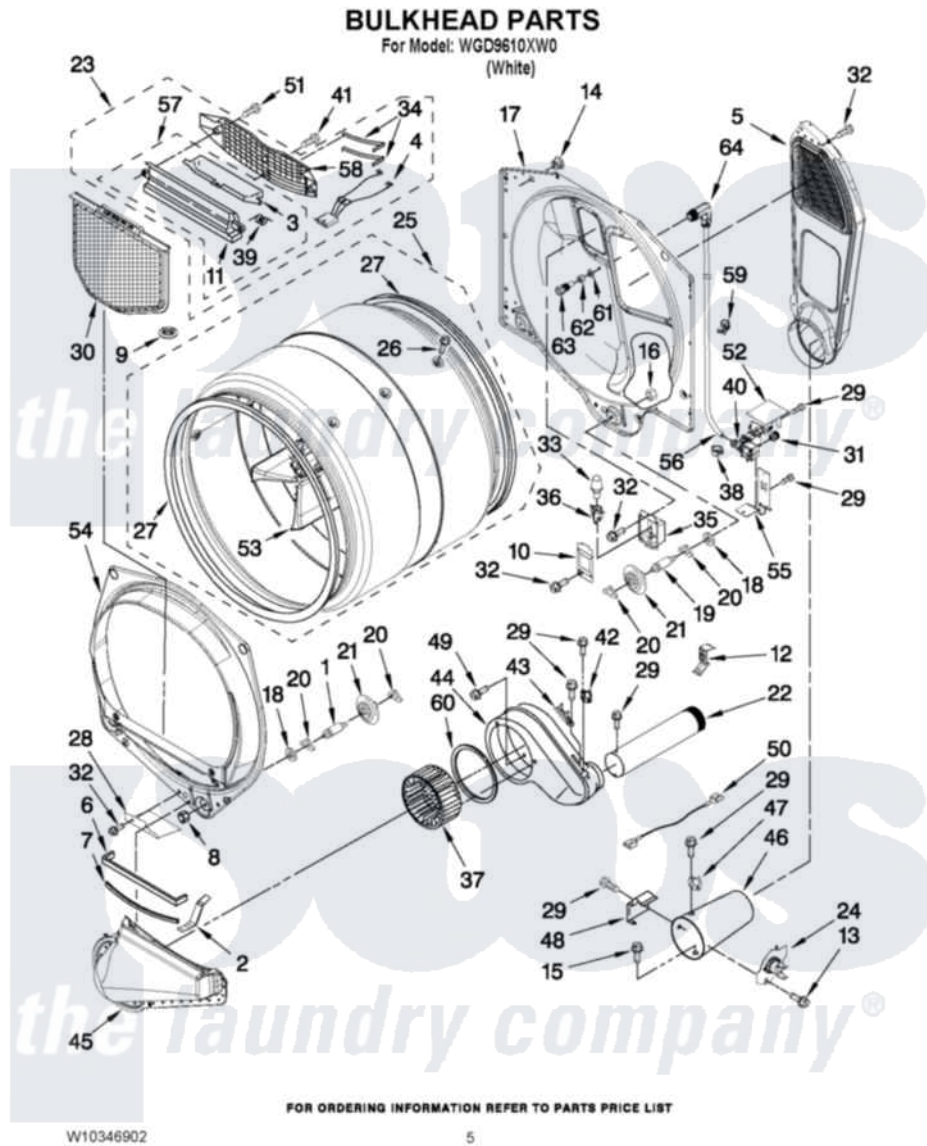

# Whirlpool WGD9610XW0 03 - BULKHEAD PARTS

Whirlpool Residential Whirlpool WGD9610XW0 Dryer Parts Parts Diagram 03 - BULKHEAD PARTS  
 Click on the part number to view part

Item	Original Part Number	Replaced By	Status	Part Description
1	8575324	<a href="#">W10359271</a>		Shaft, Drum Roller Threads
2	<a href="#">8066208</a>			Clip-Exhaust
3	<a href="#">W10153413</a>			Door, Lint Screen
4	<a href="#">3406653</a>			Harness, Sensor
5	<a href="#">3394346</a>			Air Duct Assembly
6	<a href="#">697813</a>			Seal, Outlet Housing
7	697814	<a href="#">697813</a>		Seal, Outlet Housing
8	3934666	<a href="#">W10080210</a>		Nut, 3/8 X 16
9	<a href="#">W10128544</a>			Housing-Outlet
10	3402841	<a href="#">8532165</a>		Lens, Drum Light
11	<a href="#">W10153414</a>			Outlet, Housing Assembly
12	<a href="#">8572105</a>			Retainer, Toe Panel
13	8533971	<a href="#">90767</a>		Screw, 8A X 3/8 HeX Washer Head Tapping
14	<a href="#">8529007</a>			Plug, Rear Bulkhead
15	<a href="#">693995</a>			Screw, Hex Head
16	W10001120	<a href="#">W10080190</a>		Nut, 3/8-16