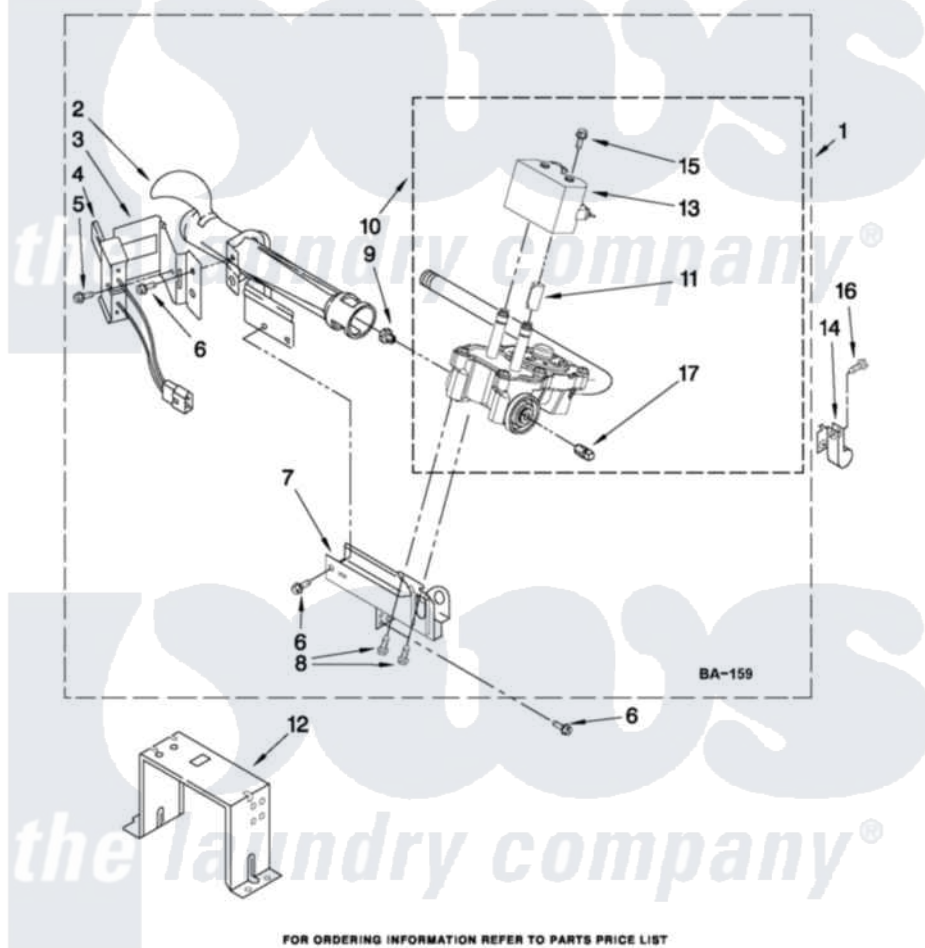

Whirlpool WGD9610XW0 04 - W10293911 BURNER ASSEMBLY

W10293911 BURNER ASSEMBLY

For Model: WGD9610XW0
(White)

USE WITH TYPE 1 - NATURAL, TYPE 2 - MIXED,
AND TYPE 4 - LIQUEFIED PROPANE AND BUTANE GASES

W10348902

FOR ORDERING INFORMATION REFER TO PARTS PRICE LIST

7

Whirlpool [Residential Whirlpool WGD9610XW0 Dryer Parts](#) Parts Diagram 04 - W10293911 BURNER ASSEMBLY
Click on the part number to view part

Item	Original Part Number	Replaced By	Status	Part Description
1	W10293911	W10310204		Burner-Gas
2	688617	693140		Burner
3	694298			Bracket, Ignitor
4	686590	279311		Ignitor
5	3393909			Screw, 8-32 X 7/8
6	343641	681414		Screw, 10AB X 1/2
7	3389871		Not Available	Base, Burner
8	3387057			Screw, 10-16 X 1/2 Orifice, Burner
9	15418			Orifice, Burner Type 1
10	W10175144	W10293912		Valve-Gas
11	W10295524	W10328463		Coil, 60 Hz
12	3389889			Bracket, Support
13	W10273784	W10328463		Coil, 60 Hz
14	3978776			Bracket, Gas Pipe Switch
15	326049536			Screw, Coil
16	3390647	488729		Screw