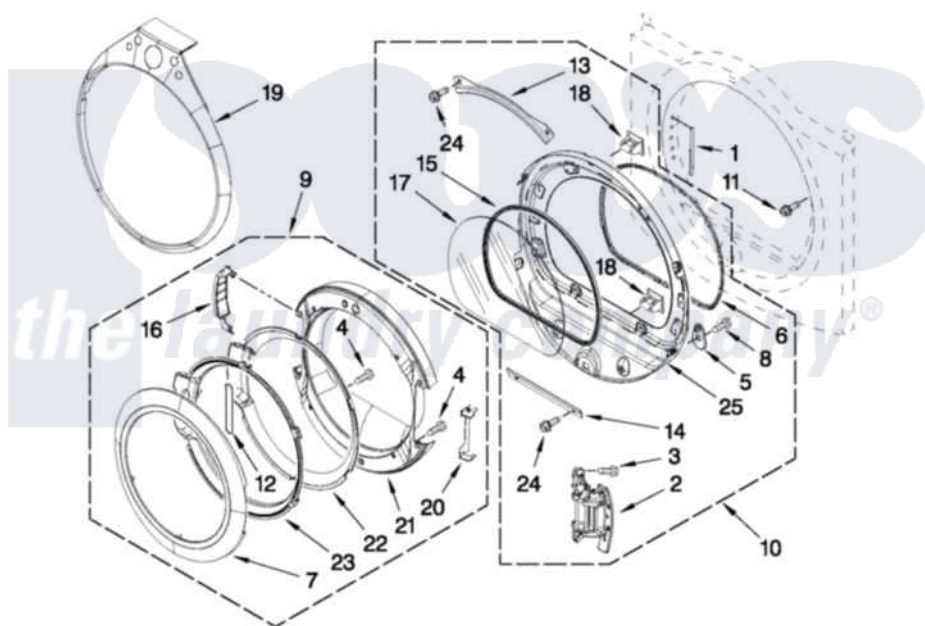

Whirlpool WGD9610XW0 05 - DOOR PARTS

DOOR PARTS

For Model: WGD9610XW0
(White)

FOR ORDERING INFORMATION REFER TO PARTS PRICE LIST

W10346902

9

Whirlpool [Residential Whirlpool WGD9610XW0 Dryer Parts](#) Parts Diagram 05 - DOOR PARTS

[Click on the part number to view part](#)

Item	Original Part Number	Replaced By	Status	Part Description
1	W10085230			Label, Hinge Hole Cover
2	W10310366			Door Hinge Assembly
3	W10159996			Screw, 10-24 X 25/64
4	9742177			Screw, 8-18 X .625
5	W10048910			Screw-Plug
6	W10139457			Seal-Door Handle, Ring Door
7	W10193522			Door Frame Assembly
8	3400224			Screw, 1/4-20 X 3/8
9	W10193530			Door Assembly
10	8577819			Door Assembly
11	355515			Screw, 8-18 X 11/16
12	W10153281	W10121607		Pad, Door Handle
13	8519356			Retainer-Window
14	8519354			Retainer-Window
15	8579662			Gasket, Window
16	W10180119			Cover-Hinge, Stationary Cover Hinge

17	8566254		Glass-Window
18	690081	279570	Latch
19	W10246600		Tear-Drop Trim And Clip Assembly
20	W10180120		Shield, Door
21	W10180118		Door, Intermediate
22	W10180117		Door Mask
23	W10171571		Screen, Door
24	3393258	3373329D	Screw
25	8578229		Door Assembly