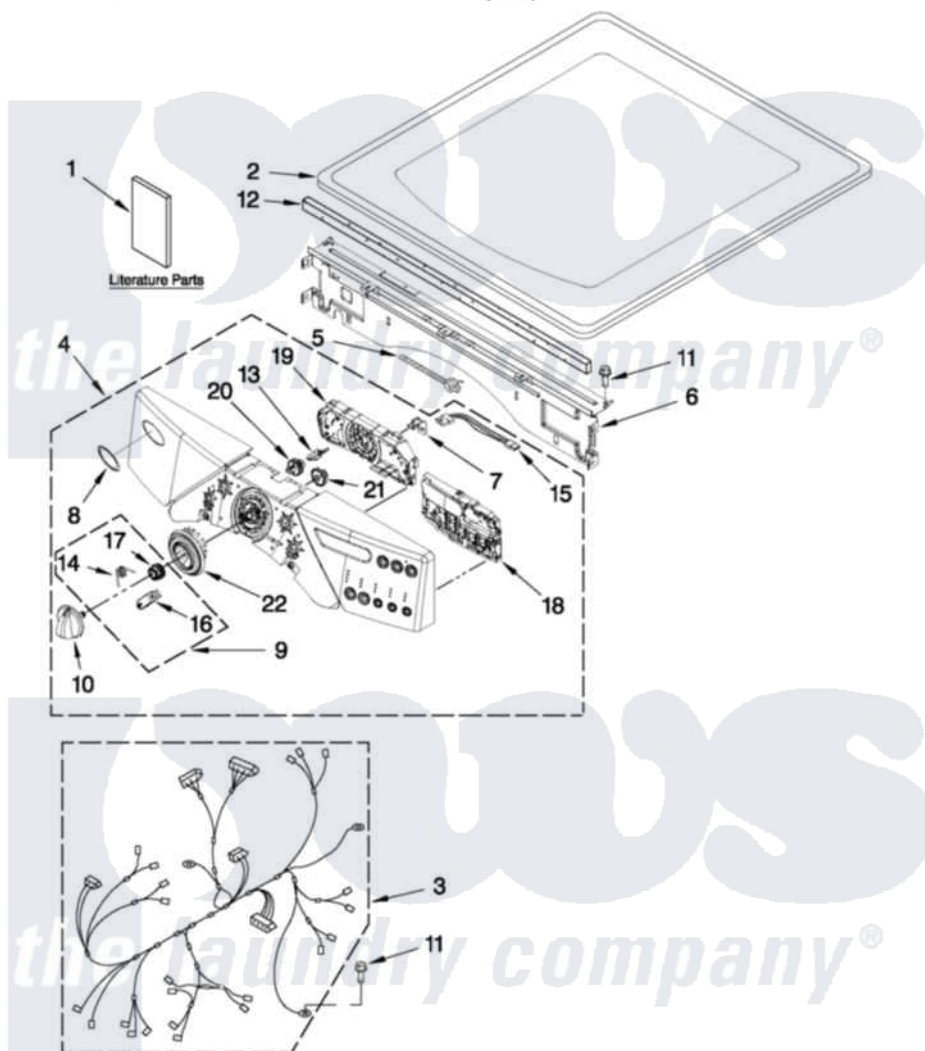

Whirlpool WGD9610XW1 01 - TOP AND CONSOLE PARTS

TOP AND CONSOLE PARTS

27" GAS DRYER

For Model: WGD9610XW1
(White)

FOR ORDERING INFORMATION REFER TO PARTS PRICE LIST

3-12 Litho In U.S.A. (BMN)(bay)

1

Part No. W10492252 Rev. A

[Whirlpool Residential Whirlpool WGD9610XW1 Dryer Parts](#) Parts Diagram 01 - TOP AND CONSOLE PARTS

[Click on the part number to view part](#)

Item	Original Part Number	Replaced By	Status	Part Description
1	W10477028		Not Available	USE & CARE GUIDE
"	W10298850		Not Available	TECH SHEET
"	W10471645		Not Available	INSTALLATION, INSTRUCTION
2	3980634	W10117263		Top
3	W10111069			Harness, Main
4	W10255229			Panel, Console
5	3391018			Tie Cable
6	W10215656			Bracket, Console
7	W10112268			Clip-Harness
8	W10117943	8303811		Badge, Assembly
9	W10012480			Kit
10	W10190685			Knob, Control
11	3390647	488729		Screw
12	W10112267			Foam-Seal Control Bracket
13	W10030070	W10012480		Kit
14	W10012820	280230		Encoder, Wheel Kit.

15	W10242906		Harness, Communication
16	W10012810	280230	Encoder, Wheel Kit.
17	W10133763	Not Available	DETENT WHEEL (SERVICE ONLY WITH ILLUS. 28)
18	W10279773		User Interface
19	W10279709		User Interface,
20	W10012430		Encoder, Wheel Kit.
21	W10012440		Retainer-Snap
22	W10250089		Knob, Light Ring