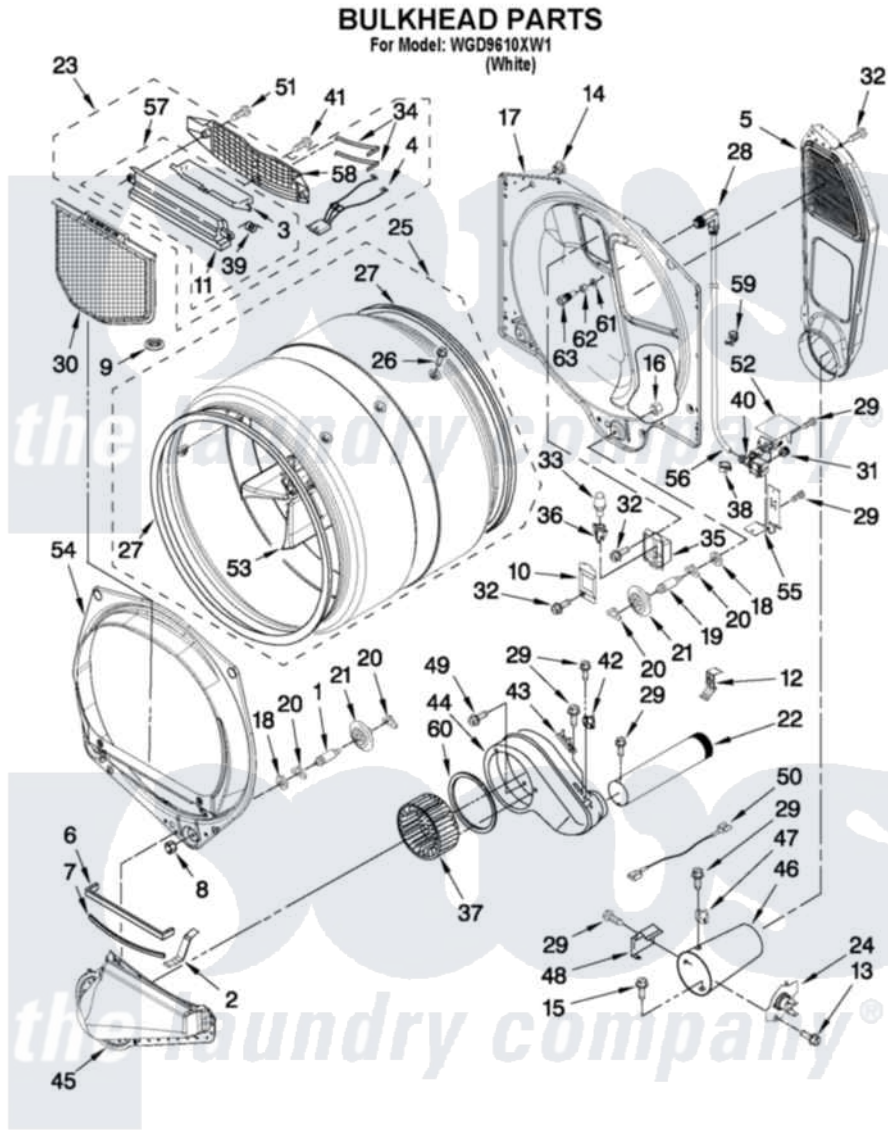

Whirlpool WGD9610XW1 03 - BULKHEAD PARTS

FOR ORDERING INFORMATION REFER TO PARTS PRICE LIST

W10492252

5

Whirlpool [Residential Whirlpool WGD9610XW1 Dryer Parts](#) Parts Diagram 03 - BULKHEAD PARTS
Click on the part number to view part

Item	Original Part Number	Replaced By	Status	Part Description
1	W10359271			Shaft, Drum Roller Threads
2	W10345456	8066208		Clip-Exhaust
3	W10153413			Door, Lint Screen
4	3406653			Harness, Sensor
5	3394346			Air Duct Assembly
6	697813			Seal, Outlet Housing
7	697814	697813		Seal, Outlet Housing
8	3934666	W10080210		Nut, 3/8 X 16
9	W10128544			Housing-Outlet
10	3402841	8532165		Lens, Drum Light
11	W10153414			Outlet, Housing Assembly
12	8572105			Retainer, Toe Panel
13	8533971	90767		Screw, 8A X 3/8 HeX Washer Head Tapping
14	8529007			Plug, Rear Bulkhead
15	693995			Screw, Hex Head
16	W10001120	W10080190		Nut, 3/8-16