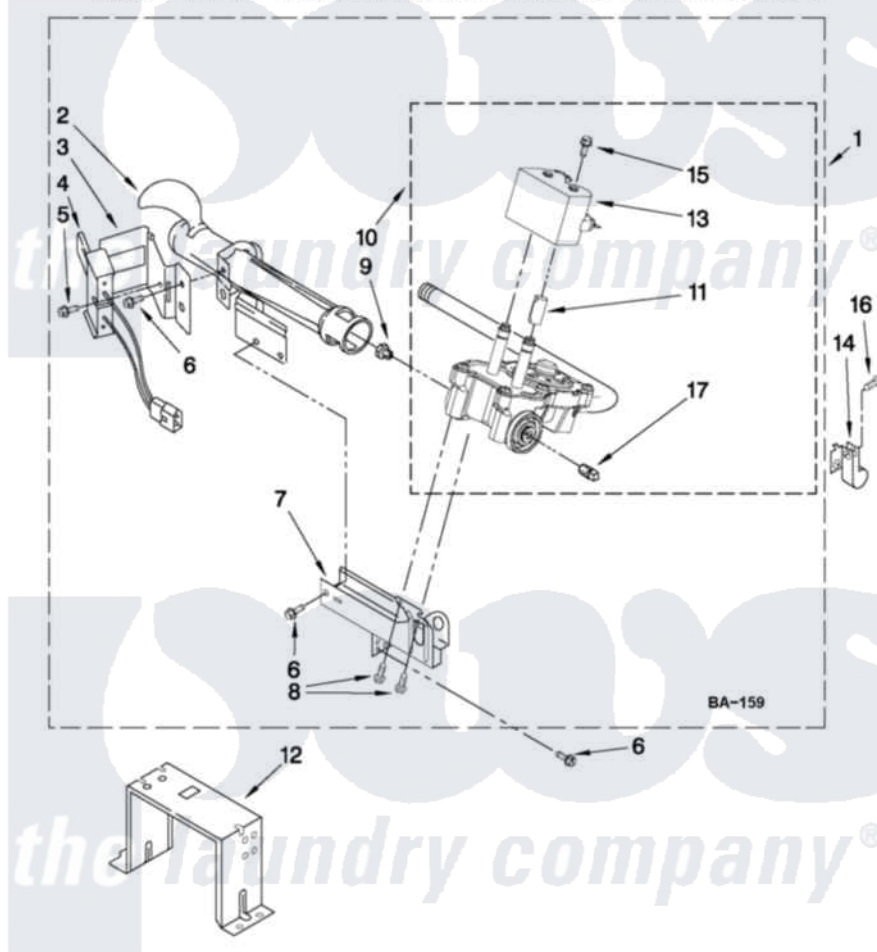

Whirlpool WGD9610XW1 04 - W10293911 BURNER ASSEMBLY

W10293911 BURNER ASSEMBLY

For Model: WGD9610XW1
(White)

USE WITH TYPE 1 - NATURAL, TYPE 2 - MIXED,
AND TYPE 4 - LIQUEFIED PROPANE AND BUTANE GASES

FOR ORDERING INFORMATION REFER TO PARTS PRICE LIST

W10492252

7

Whirlpool [Residential Whirlpool WGD9610XW1 Dryer Parts](#) Parts Diagram 04 - W10293911 BURNER ASSEMBLY
Click on the part number to view part

Item	Original Part Number	Replaced By	Status	Part Description
1	W10293911	W10310204		Burner-Gas
2	688617	693140		Burner
3	694298			Bracket, Ignitor
4	686590	279311		Ignitor
5	3393909			Screw, 8-32 X 7/8
6	343641	681414		Screw, 10AB X 1/2
7	3389871		Not Available	Base, Burner
8	3387057			Screw, 10-16 X 1/2 Orifice, Burner
9	15418			Orifice, Burner Type 1
10	W10175144	W10293912		Valve-Gas
11	W10295524	W10328463		Coil, 60 Hz
12	3389889			Bracket, Support
13	W10273784	W10328463		Coil, 60 Hz
14	3978776			Bracket, Gas Pipe Switch
15	326049536			Screw, Coil
16	3390647	488729		Screw