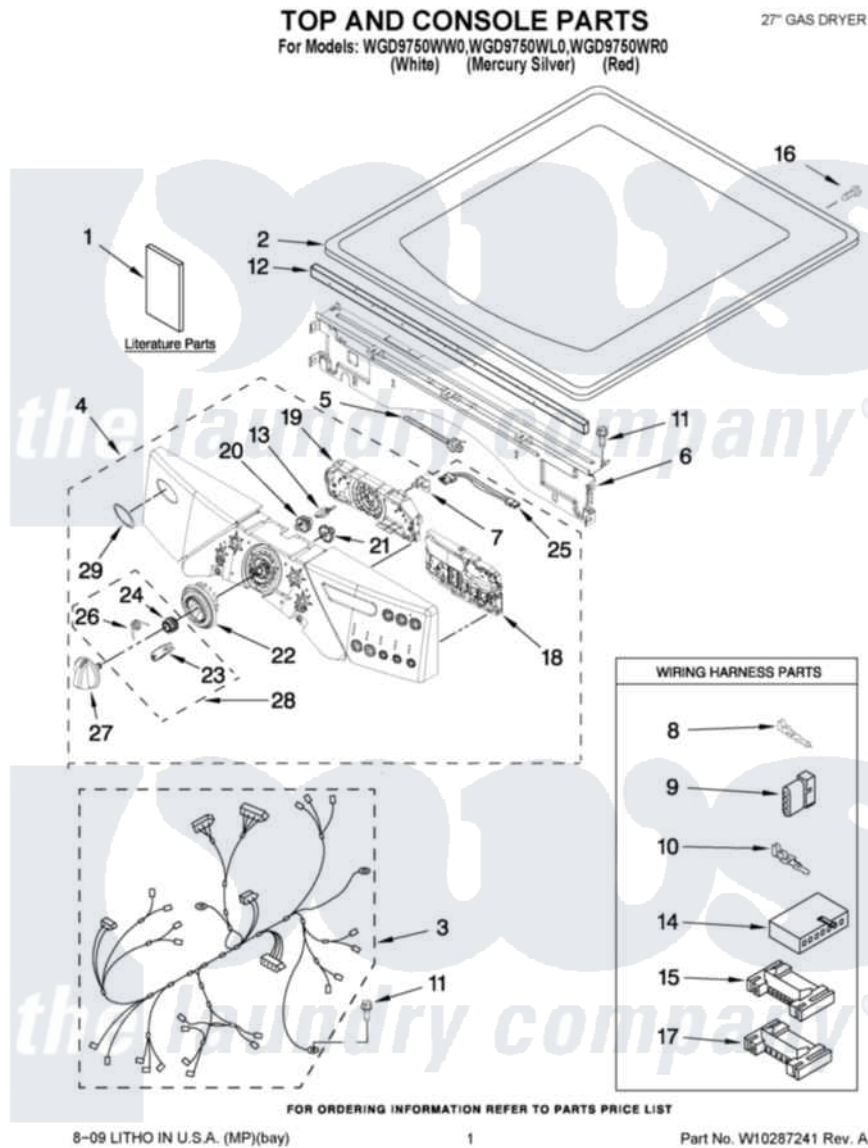

Whirlpool WGD9750WL0 01 - TOP AND CONSOLE PARTS

Whirlpool [Residential Whirlpool WGD9750WL0 Dryer Parts](#) Parts Diagram 01 - TOP AND CONSOLE PARTS
Click on the part number to view part

Item	Original Part Number	Replaced By	Status	Part Description
1	W10251160		Not Available	USE & CARE GUIDE
"	W10258369		Not Available	TECH SHEET
"	W10255469		Not Available	INSTALLATION INSTRUCTIONS
2	3980634	W10117263		Top
"	W10249739			Top
"	W10249738			Toe Panel
3	W10111069			Harness, Main
4	W10287715			Panel, Console
"	W10287716			Panel, Console
"	W10287717			Panel, Console
5	3391018			Tie Cable
6	W10215656			Bracket, Console
7	W10112268			Clip-Harness
8	94614			Terminal
9	3936144			Do-It-Yourself Repair Manuals
10	94613	596797		Terminal

11	3390647	488729	Screw
12	W10112267		Foam-Seal Control Bracket
13	W10030070	W10012480	Kit
14	3936150		Connector, 7-Circuit
15	3395683		Receptacle, Multi-Terminal
16	98139	303776	Screw
17	2203186		Connector, 5-Circuit
18	W10288016		User-Interface
19	W10280044		User Interface
20	W10012430		Encoder, Wheel Kit.
21	W10012440		Retainer-Snap
22	W10250089		Knob, Light Ring
23	W10012810	280230	Encoder, Wheel Kit.
24	W10236765		Detent Wheel
25	W10242906		Harness, Communication
26	W10012820	280230	Encoder, Wheel Kit.
27	W10190685		Knob, Control
28	W10012480		Kit
29	W10117943	8303811	Badge, Assembly