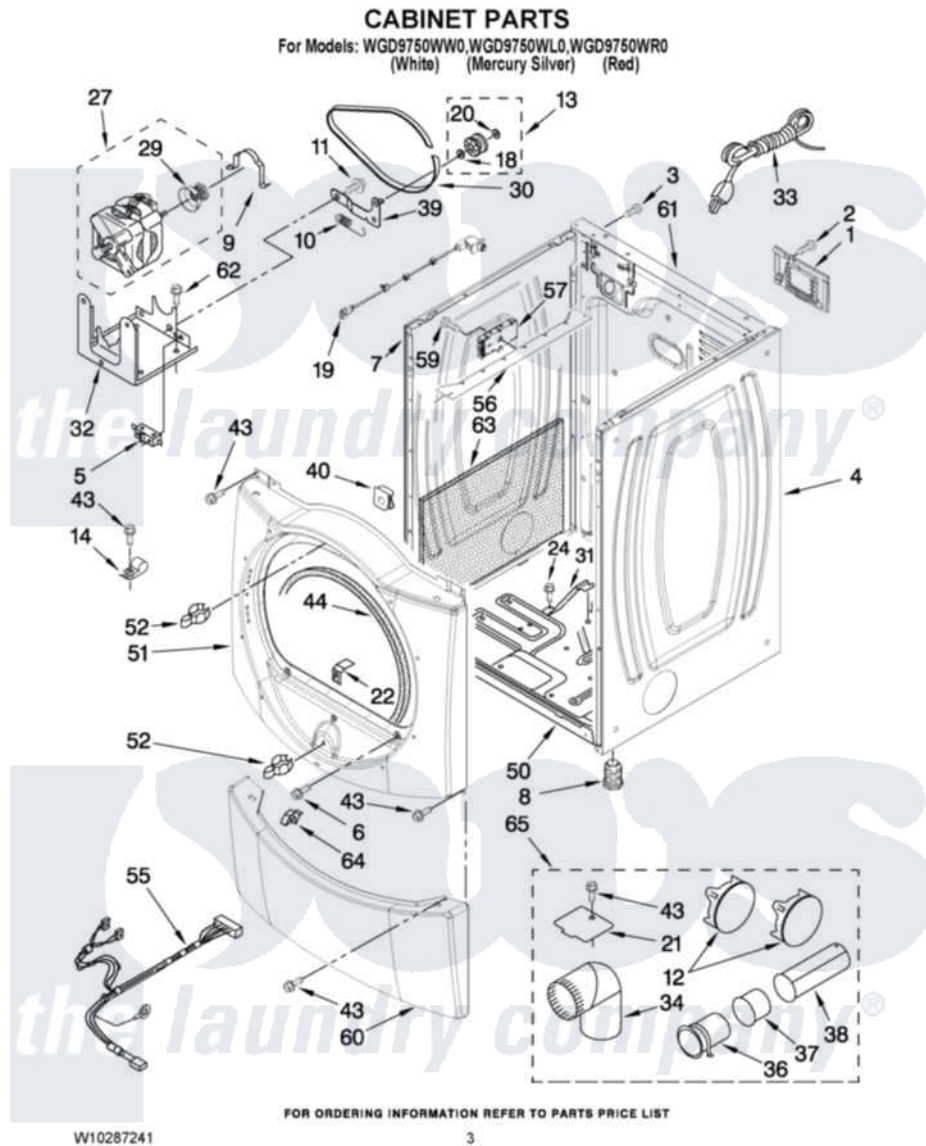

Whirlpool WGD9750WL0 02 - CABINET PARTS

Whirlpool Residential Whirlpool WGD9750WL0 Dryer Parts Parts Diagram 02 - CABINET PARTS
Click on the part number to view part

Item	Original Part Number	Replaced By	Status	Part Description
1	8317340			Cover, Terminal Block
2	3390814	90767		Screw, 8A X 3/8 HeX Washer Head Tapping
3	8533974	4331106		Screw, No.10-32 X 7/16
4	W10192446			Panel, Side
"	W10249725			Panel, Side
"	W10249769			Panel, Side
5	W10246525	W10314253		Switch, Assembly Broken Belt
6	3357011	308685		Side Trim)
7	W10192435			Panel, Side
"	W10249727			Panel, Side
"	W10249768			Panel, Side
8	3392100	49621		Feet-Leveling
NI	279810			Foot-Optional
9	W10121316			Plug, Multivent
10	3387374			Spring, Idler
11	3389420			Retainer-Idler 1/4-20 X 1/16