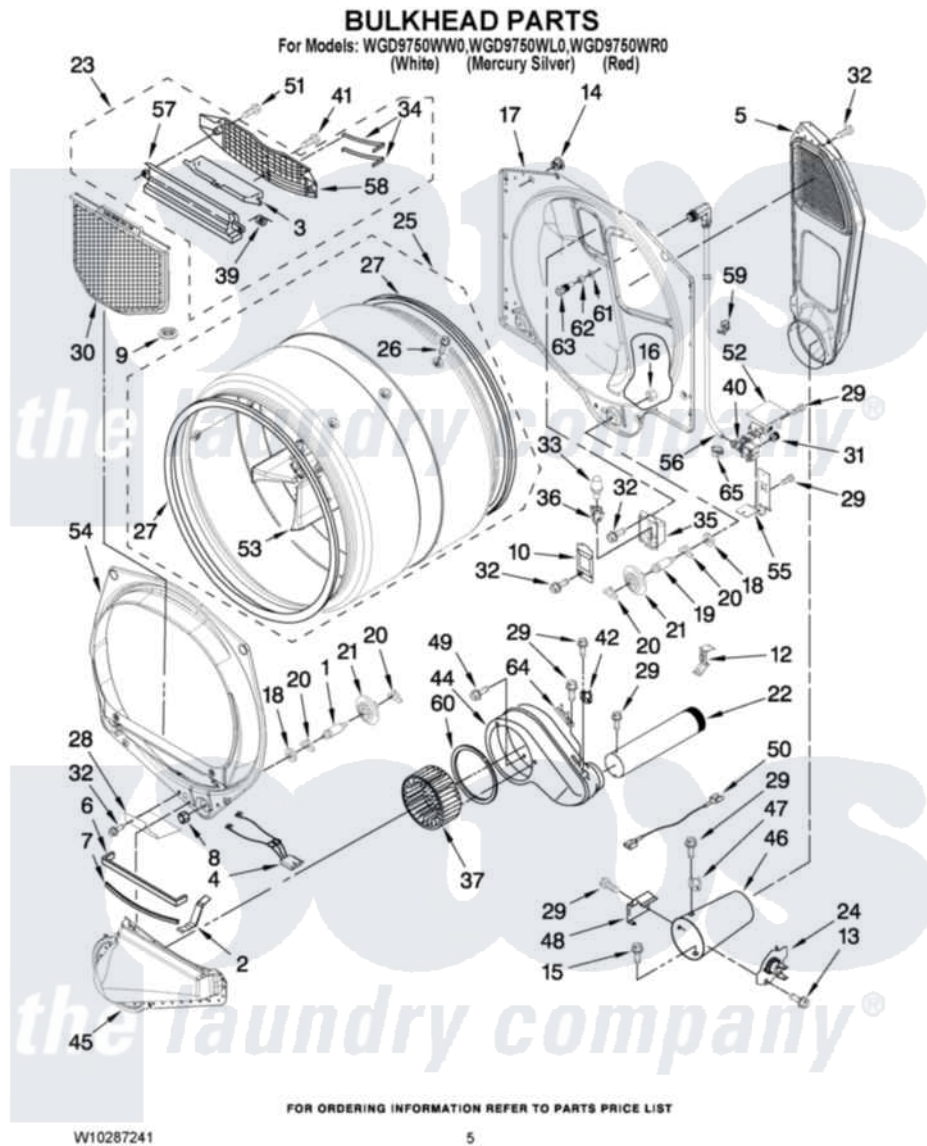

Whirlpool WGD9750WL0 03 - BULKHEAD PARTS

Whirlpool [Residential Whirlpool WGD9750WL0 Dryer Parts](#) Parts Diagram 03 - BULKHEAD PARTS
Click on the part number to view part

Item	Original Part Number	Replaced By	Status	Part Description
1	8575324	W10359271		Shaft, Drum Roller Threads
2	8066208			Clip-Exhaust
3	3394984	8563758		Door, Lint Screen
4	3406653			Harness, Sensor
5	3394346			Air Duct Assembly
6	697813			Seal, Outlet Housing
7	697814	697813		Seal, Outlet Housing
8	3934666	W10080210		Nut, 3/8 X 16
9	W10128544			Housing-Outlet
10	3402841	8532165		Lens, Drum Light
12	8572105			Retainer, Toe Panel
13	8533971	90767		Screw, 8A X 3/8 HeX Washer Head Tapping
14	8529007			Plug, Rear Bulkhead
15	693995			Screw, Hex Head
16	W10001120	W10080190		Nut, 3/8-16
17	W10124071			Bulkhead, Rear