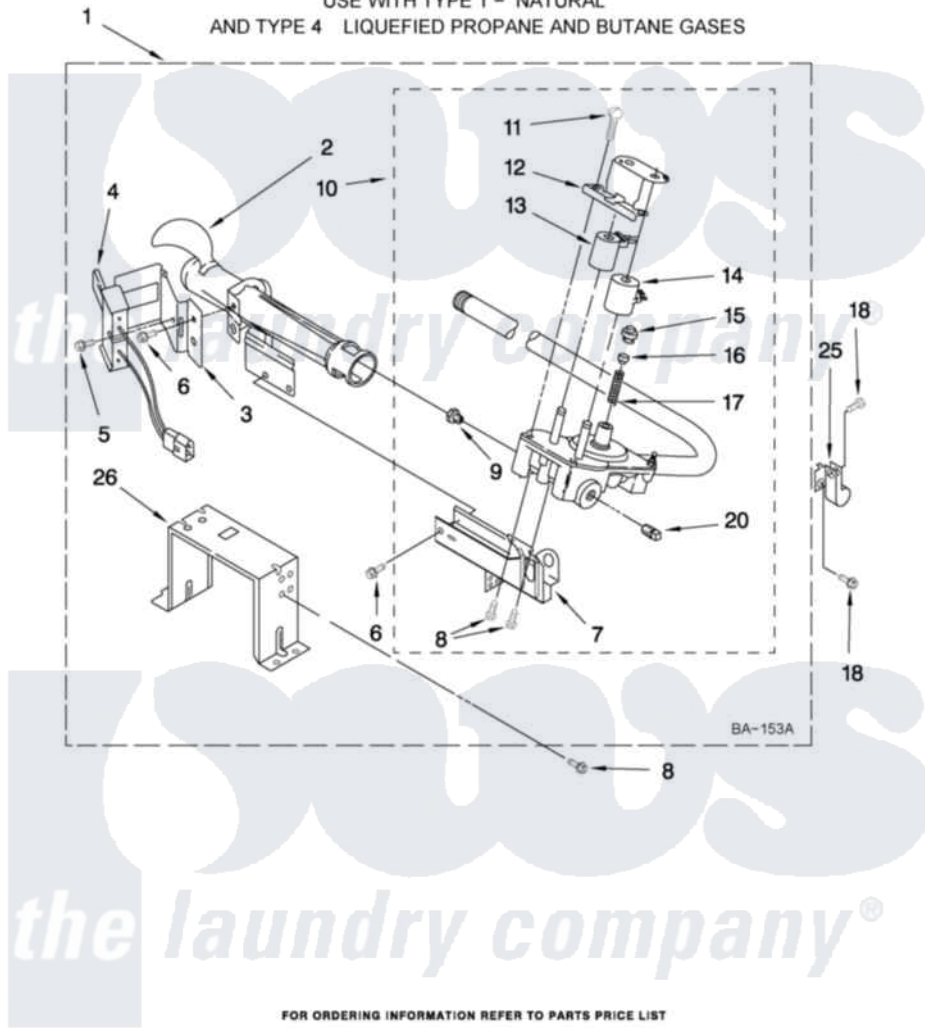

Whirlpool WGD9750WL0 04 - 8576353 BURNER ASSEMBLY

8576353 BURNER ASSEMBLY

For Models: WGD9750WW0, WGD9750WL0, WGD9750WR0
(White) (Mercury Silver) (Red)

USE WITH TYPE 1 - NATURAL
AND TYPE 4 LIQUEFIED PROPANE AND BUTANE GASES

W10287241

7

FOR ORDERING INFORMATION REFER TO PARTS PRICE LIST

Whirlpool Residential Whirlpool WGD9750WL0 Dryer Parts Parts Diagram 04 - 8576353 BURNER ASSEMBLY
Click on the part number to view part

Item	Original Part Number	Replaced By	Status	Part Description
1	8576353	280119		Burner-Gas
2	688617	693140		Burner
3	694298			Bracket, Ignitor
4	686590	279311		Ignitor
5	3393909			Screw, 8-32 X 7/8
6	343641	681414		Screw, 10AB X 1/2
7	3389871		Not Available	Base, Burner
8	3387057			Screw, 10-16 X 1/2 Orifice, Burner
9	15418			Orifice, Burner Type 1
"	15422		Not Available	ORIFICE, BURNER (TYPE 4) (BUTANE)
"	234867	229742		Orifice, Burner
10	W10118347	W10293912		Valve-Gas
11	694421			Screw, Bracket Mounting
12	694538			Bracket, Shunt
13	694540			Coil, 60 Hz