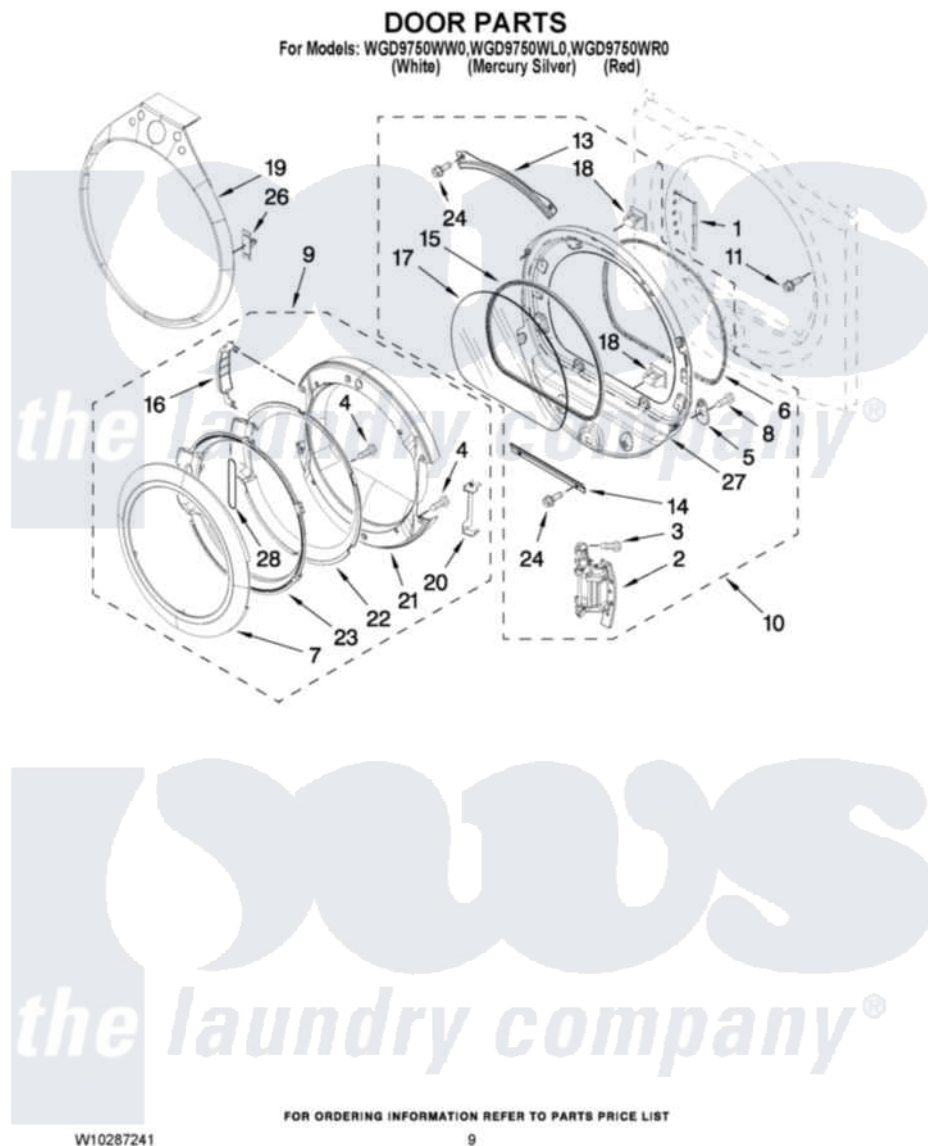

# Whirlpool WGD9750WL0 05 - DOOR PARTS

Whirlpool [Residential Whirlpool WGD9750WL0 Dryer Parts](#) Parts Diagram 05 - DOOR PARTS  
Click on the part number to view part

Item	Original Part Number	Replaced By	Status	Part Description
1	<a href="#">W10085210</a>			Label-Hinge Hole Cover Front Panel
"	<a href="#">W10085230</a>			Label, Hinge Hole Cover
2	<a href="#">W10139920</a>			Door Hinge Assembly
3	<a href="#">W10159996</a>			Screw, 10-24 X 25/64
4	<a href="#">9742177</a>			Screw, 8-18 X .625
5	<a href="#">W10048910</a>			Screw-Plug
6	<a href="#">W10139457</a>			Seal-Door Handle, Ring Door
7	<a href="#">W10193522</a>			Door Frame Assembly
8	<a href="#">3400224</a>			Screw, 1/4-20 X 3/8
9	<a href="#">W10193530</a>			Door Assembly
10	<a href="#">8577819</a>			Door Assembly
11	<a href="#">355515</a>			Screw, 8-18 X 11/16
13	<a href="#">8519356</a>			Retainer-Window
14	<a href="#">8519354</a>			Retainer-Window
15	<a href="#">8579662</a>			Gasket, Window

16	<a href="#">W10180119</a>		Cover-Hinge, Stationary Cover Hinge
17	<a href="#">8566254</a>		Glass-Window
18	690081	<a href="#">279570</a>	Latch
19	<a href="#">W10240356</a>		Trim, Tear Drop And Clip Assembly
"	<a href="#">W10249766</a>		Tear-Drop Trim And Clip Assembly
"	<a href="#">W10249740</a>		Trim, Tear Drop And Clip Assembly
20	<a href="#">W10180120</a>		Shield, Door
21	<a href="#">W10180118</a>		Door, Intermediate
22	<a href="#">W10180117</a>		Door Mask
23	<a href="#">W10171571</a>		Screen, Door
24	3393258	<a href="#">3373329D</a>	Screw
26	<a href="#">W10129065</a>		Trim-Clip Metal
27	<a href="#">8578229</a>		Door Assembly
28	W10153281	<a href="#">W10121607</a>	Pad, Door Handle