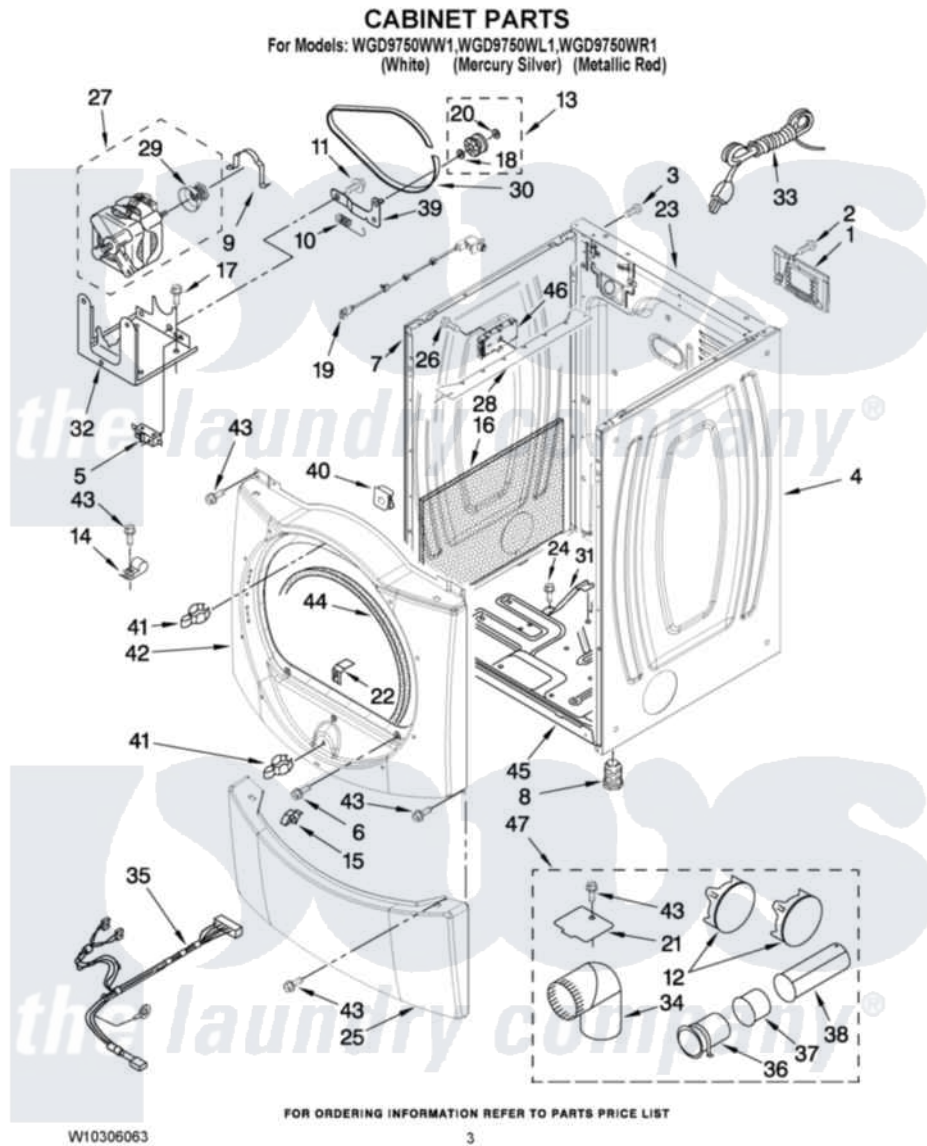

# Whirlpool WGD9750WL1 02 - CABINET PARTS

Whirlpool Residential Whirlpool WGD9750WL1 Dryer Parts Parts Diagram 02 - CABINET PARTS  
Click on the part number to view part

Item	Original Part Number	Replaced By	Status	Part Description
1	<a href="#">8317340</a>			Cover, Terminal Block
2	3390814	<a href="#">90767</a>		Screw, 8A X 3/8 HeX Washer Head Tapping
3	8533974	<a href="#">4331106</a>		Screw, No.10-32 X 7/16
4	<a href="#">W10192446</a>			Panel, Side
"	<a href="#">W10249725</a>			Panel, Side
"	<a href="#">W10249769</a>			Panel, Side
5	W10246525	<a href="#">W10314253</a>		Switch, Assembly Broken Belt
6	3357011	<a href="#">308685</a>		Side Trim )
7	<a href="#">W10192435</a>			Panel, Side
"	<a href="#">W10249727</a>			Panel, Side
"	<a href="#">W10249768</a>			Panel, Side
8	3392100	<a href="#">49621</a>		Feet-Leveling
NI	<a href="#">279810</a>			Foot-Optional
9	<a href="#">660658</a>			Clamp, Motor Mounting 343481 685441
10	<a href="#">3387374</a>			Spring, Idler