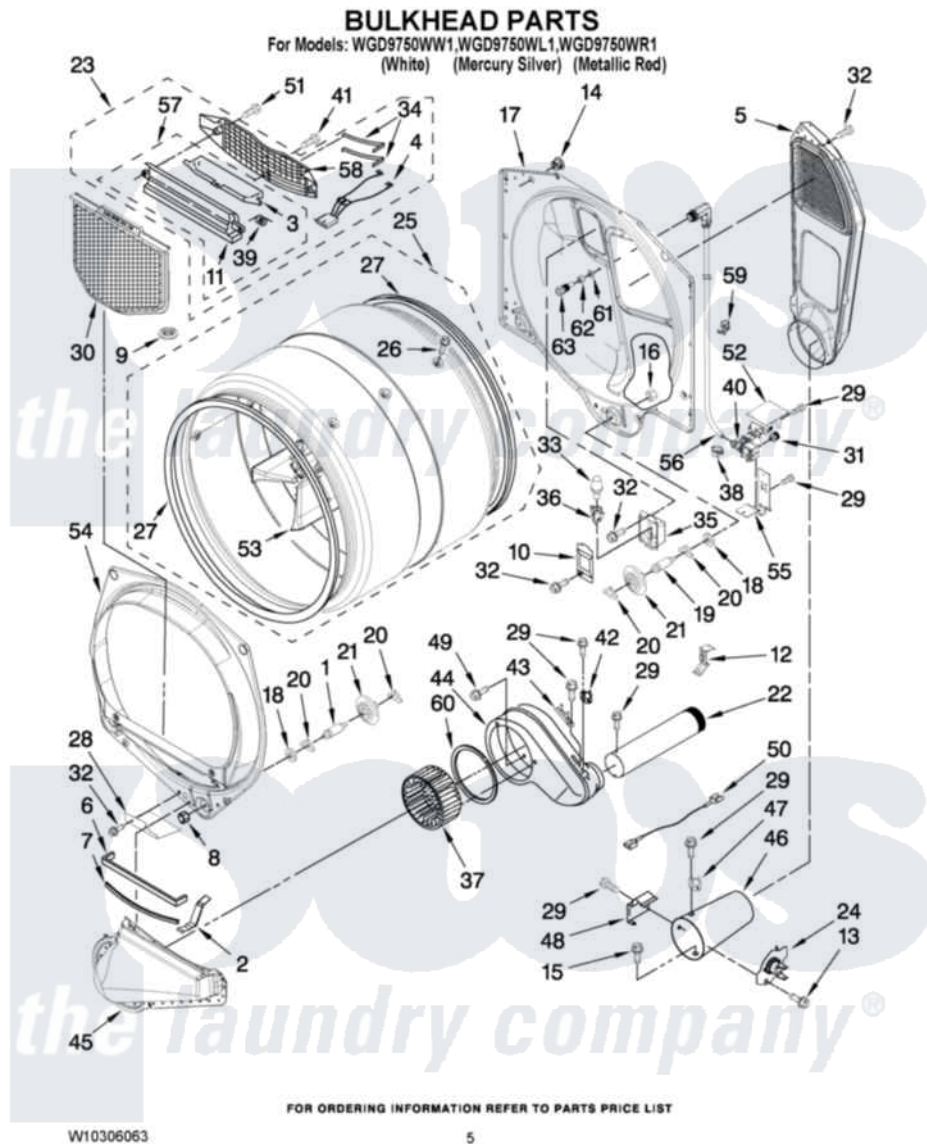

Whirlpool WGD9750WL1 03 - BULKHEAD PARTS

Whirlpool [Residential Whirlpool WGD9750WL1 Dryer Parts](#) Parts Diagram 03 - BULKHEAD PARTS
Click on the part number to view part

Item	Original Part Number	Replaced By	Status	Part Description
1	8575324	W10359271		Shaft, Drum Roller Threads
2	8066208			Clip-Exhaust
3	W10153413			Door, Lint Screen
4	3406653			Harness, Sensor
5	3394346			Air Duct Assembly
6	697813			Seal, Outlet Housing
7	697814	697813		Seal, Outlet Housing
8	3934666	W10080210		Nut, 3/8 X 16
9	W10128544			Housing-Outlet
10	3402841	8532165		Lens, Drum Light
11	W10153414			Outlet, Housing Assembly
12	8572105			Retainer, Toe Panel
13	8533971	90767		Screw, 8A X 3/8 HeX Washer Head Tapping
14	8529007			Plug, Rear Bulkhead
15	693995			Screw, Hex Head
16	W10001120	W10080190		Nut, 3/8-16