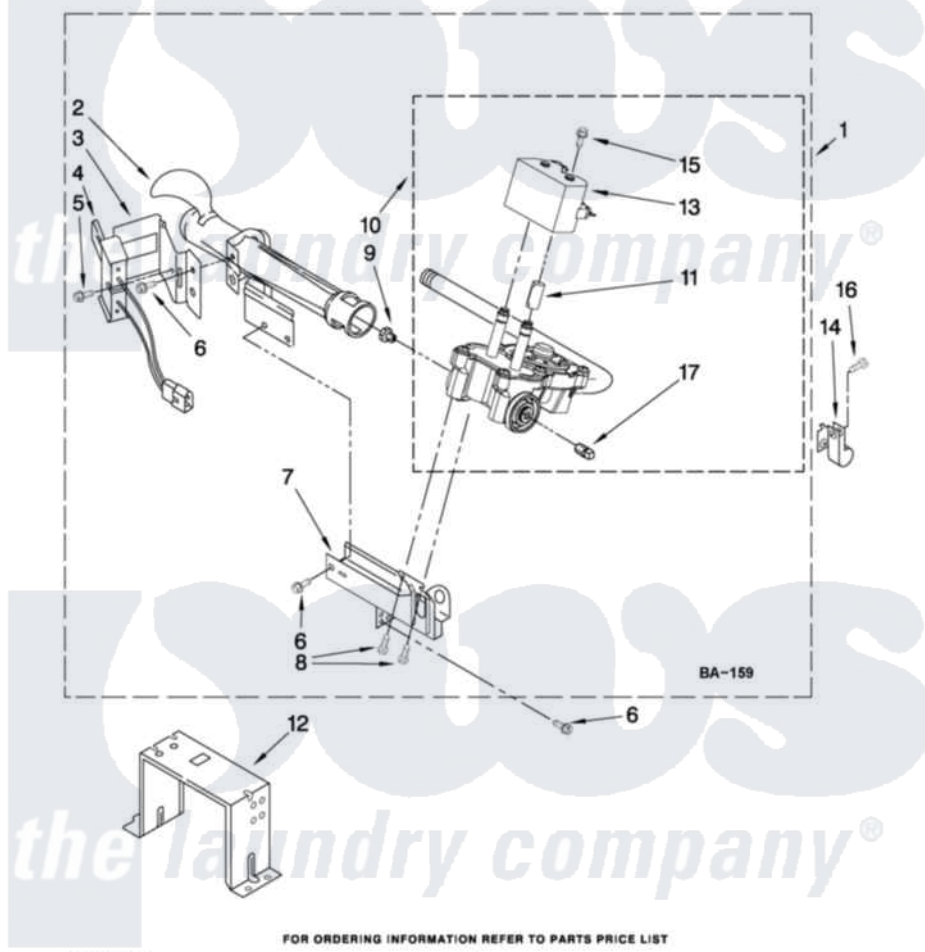

Whirlpool WGD9750WL1 04 - W10293911 BURNER ASSEMBLY

W10293911 BURNER ASSEMBLY

For Models: WGD9750WW1, WGD9750WL1, WGD9750WR1
(White) (Mercury Silver) (Metallic Red)

USE WITH TYPE 1 - NATURAL, TYPE 2 - MIXED,
AND TYPE 4 - LIQUEFIED PROPANE AND BUTANE GASES

FOR ORDERING INFORMATION REFER TO PARTS PRICE LIST

W10306063

7

Whirlpool [Residential Whirlpool WGD9750WL1 Dryer Parts](#) Parts Diagram 04 - W10293911 BURNER ASSEMBLY
Click on the part number to view part

Item	Original Part Number	Replaced By	Status	Part Description
1	W10293911	W10310204		Burner-Gas
2	688617	693140		Burner
3	694298			Bracket, Ignitor
4	686590	279311		Ignitor
5	3393909			Screw, 8-32 X 7/8
6	343641	681414		Screw, 10AB X 1/2
7	3389871		Not Available	Base, Burner
8	3387057			Screw, 10-16 X 1/2 Orifice, Burner
9	15418			Orifice, Burner Type 1
10	W10175144	W10293912		Valve-Gas
11	W10295524	W10328463		Coil, 60 Hz
12	3389889			Bracket, Support
13	W10273784	W10328463		Coil, 60 Hz
14	3978776			Bracket, Gas Pipe Switch
15	326049536			Screw, Coil
16	3390647	488729		Screw