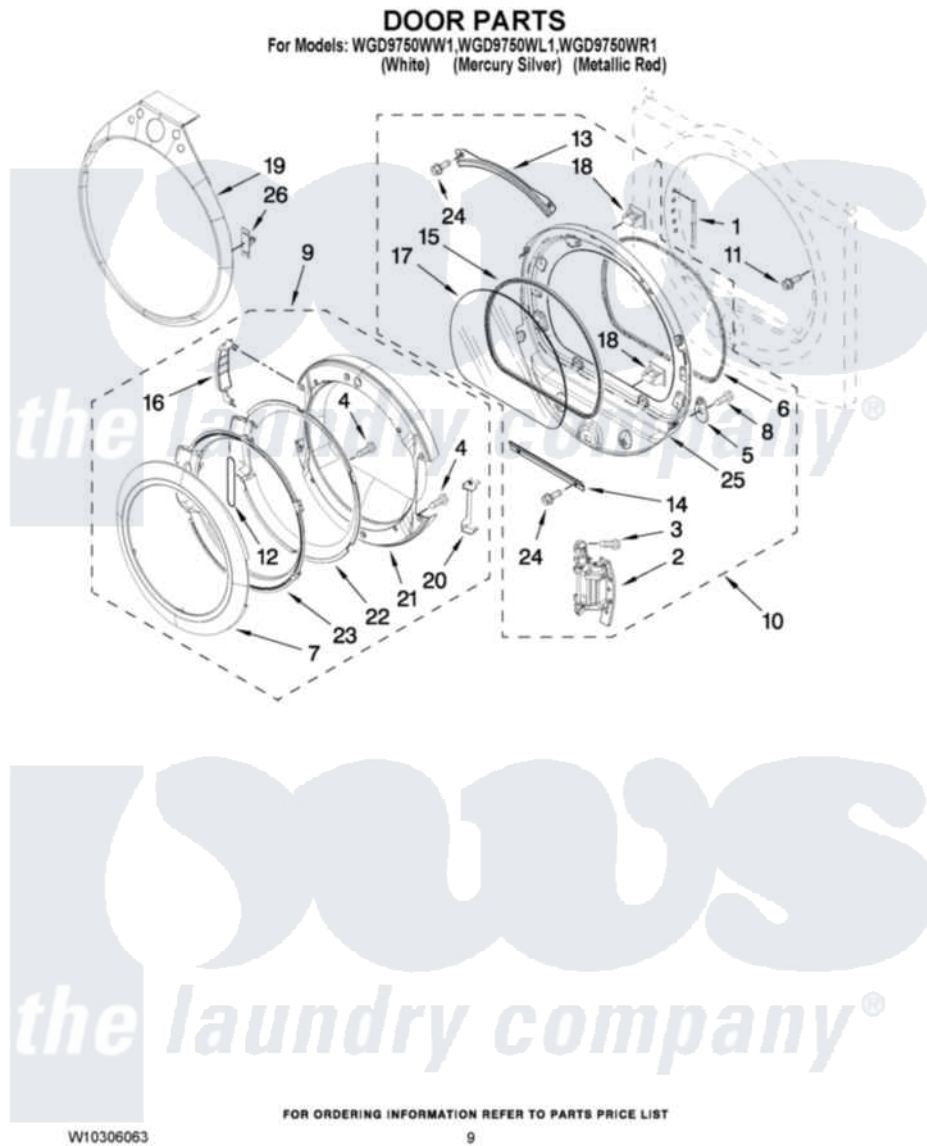

Whirlpool WGD9750WL1 05 - DOOR PARTS

Whirlpool [Residential Whirlpool WGD9750WL1 Dryer Parts](#) Parts Diagram 05 - DOOR PARTS
Click on the part number to view part

Item	Original Part Number	Replaced By	Status	Part Description
1	W10085210			Label-Hinge Hole Cover Front Panel
"	W10085230			Label, Hinge Hole Cover
2	W10139920			Door Hinge Assembly
3	W10159996			Screw, 10-24 X 25/64
4	9742177			Screw, 8-18 X .625
5	W10048910			Screw-Plug
6	W10139457			Seal-Door Handle, Ring Door
7	W10193522			Door Frame Assembly
8	3400224			Screw, 1/4-20 X 3/8
9	W10193530			Door Assembly
10	8577819			Door Assembly
11	355515			Screw, 8-18 X 11/16
12	W10153281	W10121607		Pad, Door Handle
13	8519356			Retainer-Window
14	8519354			Retainer-Window
15	8579662			Gasket, Window

16	W10180119		Cover-Hinge, Stationary Cover Hinge
17	8566254		Glass-Window
18	690081	279570	Latch
19	W10240356		Trim, Tear Drop And Clip Assembly
"	W10249740		Trim, Tear Drop And Clip Assembly
"	W10249766		Tear-Drop Trim And Clip Assembly
20	W10180120		Shield, Door
21	W10180118		Door, Intermediate
22	W10180117		Door Mask
23	W10171571		Screen, Door
24	3393258	3373329D	Screw
25	8578229		Door Assembly
26	W10129065		Trim-Clip Metal