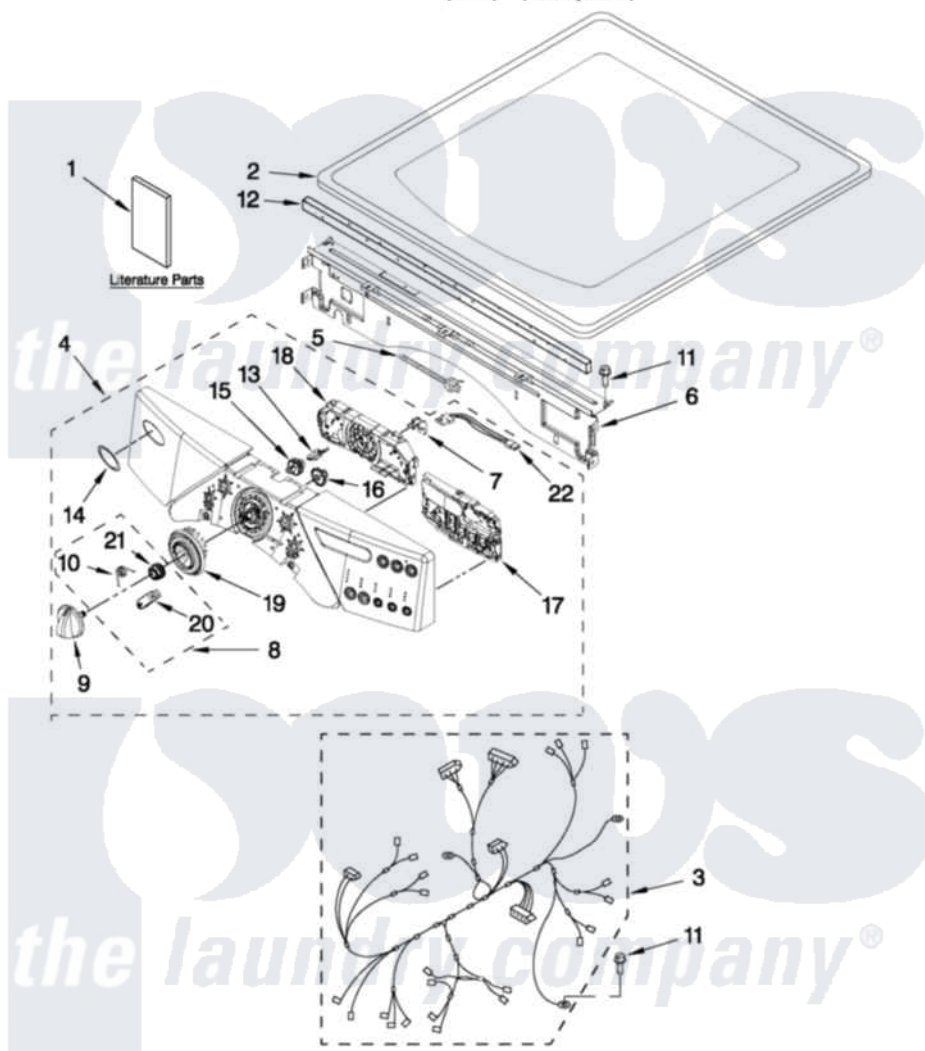

Whirlpool WGD9750WL2 01 - TOP AND CONSOLE PARTS

TOP AND CONSOLE PARTS

27" GAS DRYER

For Models: WGD9750WW2, WGD9750WL2
(White) (Mercury Silver)

FOR ORDERING INFORMATION REFER TO PARTS PRICE LIST

3-12 Litho in U.S.A. (BMN)(bay)

1

Part No. W10500011 Rev. A

Whirlpool Residential Whirlpool WGD9750WL2 Dryer Parts Parts Diagram 01 - TOP AND CONSOLE PARTS

Click on the part number to view part

Item	Original Part Number	Replaced By	Status	Part Description
1	W10477025		Not Available	USE & CARE GUIDE
"	W10298850		Not Available	TECH SHEET
"	W10471645		Not Available	INSTALLATION, INSTRUCTION
2	3980634	W10117263		Top
"	W10249739			Top
3	W10111069			Harness, Main
4	W10287715			Panel, Console
"	W10287716			Panel, Console
5	3391018			Tie Cable
6	W10215656			Bracket, Console
7	W10112268			Clip-Harness
8	W10012480			Kit
9	W10190685			Knob, Control
10	W10012820	280230		Encoder, Wheel Kit.
11	3390647	488729		Screw
12	W10112267			Foam-Seal Control Bracket