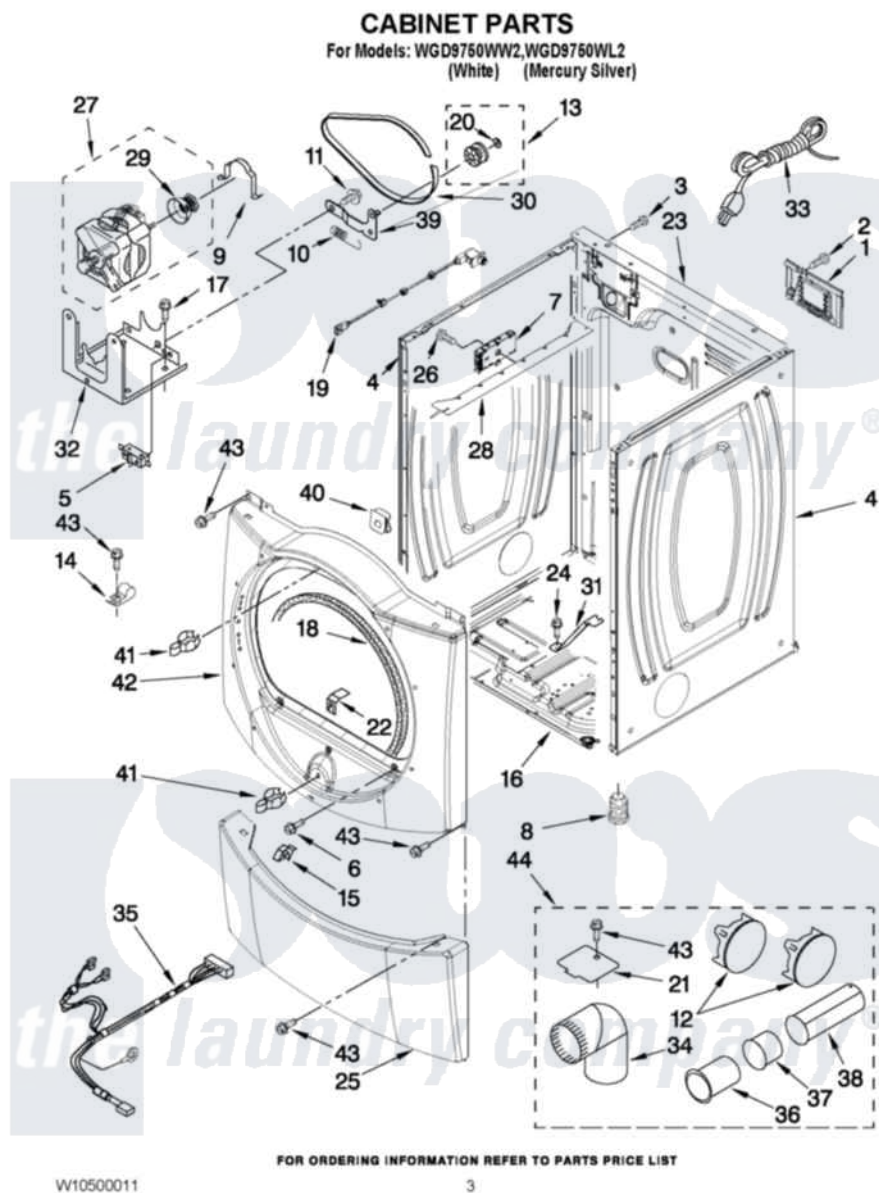

# Whirlpool WGD9750WL2 02 - CABINET PARTS

Whirlpool [Residential Whirlpool WGD9750WL2 Dryer Parts](#) Parts Diagram 02 - CABINET PARTS  
Click on the part number to view part

Item	Original Part Number	Replaced By	Status	Part Description
1	<a href="#">8317340</a>			Cover, Terminal Block
2	<a href="#">3390631</a>			Screw, 10-16 X 3/8
3	8533974	<a href="#">4331106</a>		Screw, No.10-32 X 7/16
4	<a href="#">W10468495</a>			Panel, Side
"	<a href="#">W10468499</a>			Panel, Side
5	<a href="#">W10411936</a>			Switch, Broken Belt
6	3357011	<a href="#">308685</a>		Side Trim )
7	<a href="#">W10256719</a>			Board, Control
8	3392100	<a href="#">49621</a>		Feet-Leveling
NI	<a href="#">279810</a>			Foot-Optional
9	<a href="#">W10121316</a>			Plug, Multivent
10	<a href="#">3387374</a>			Spring, Idler
11	<a href="#">3389420</a>			Retainer-Idler 1/4-20 X 1/16
12	<a href="#">W10404617</a>			Plug, Multivent
13	3388672	<a href="#">279640</a>		Pulley-Idr
14	<a href="#">3978776</a>			Bracket, Gas Pipe Switch