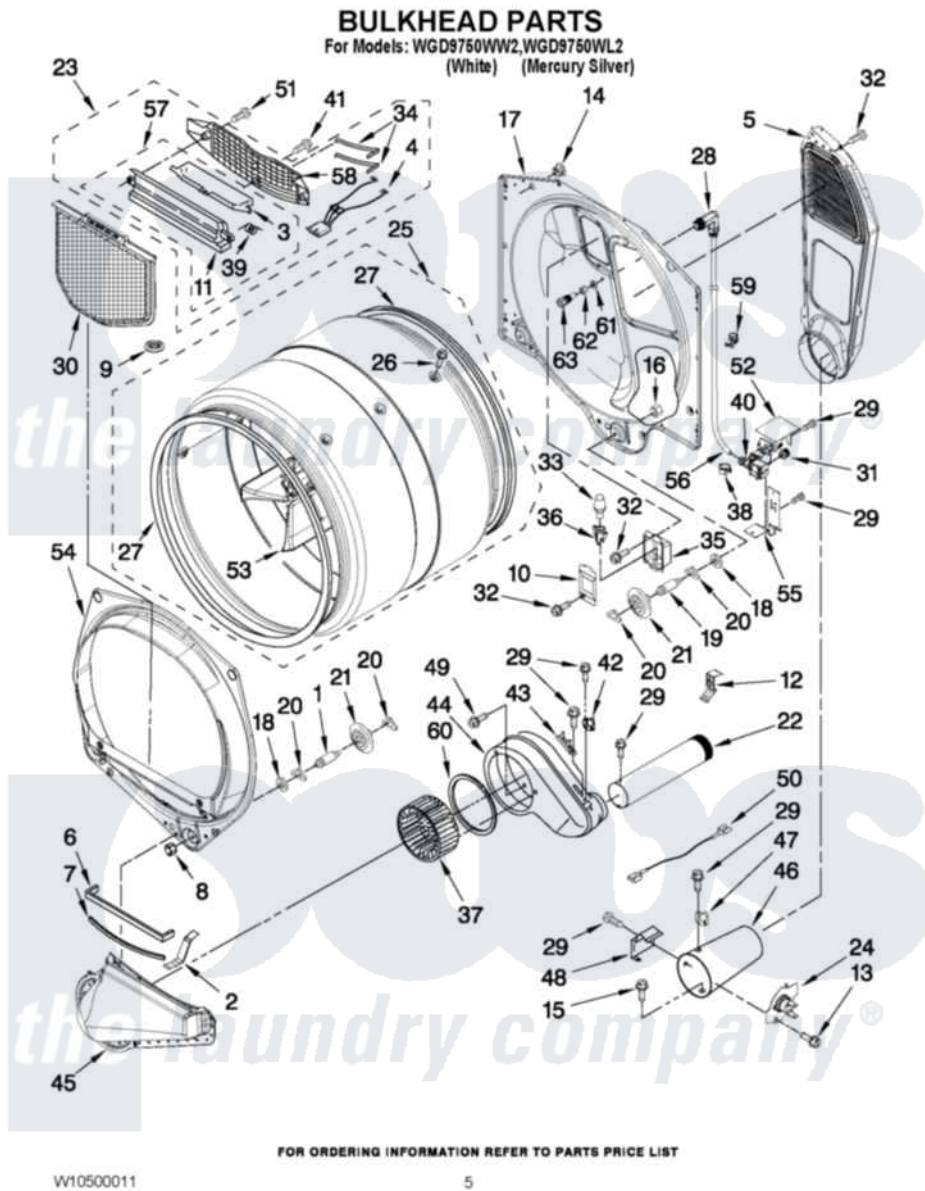

Whirlpool WGD9750WL2 03 - BULKHEAD PARTS

Whirlpool [Residential Whirlpool WGD9750WL2 Dryer Parts](#) Parts Diagram 03 - BULKHEAD PARTS
Click on the part number to view part

Item	Original Part Number	Replaced By	Status	Part Description
1	W10359271			Shaft, Drum Roller Threads
2	W10345456	8066208		Clip-Exhaust
3	W10153413			Door, Lint Screen
4	3406653			Harness, Sensor
5	3394346			Air Duct Assembly
6	697813			Seal, Outlet Housing
7	697814	697813		Seal, Outlet Housing
8	3934666	W10080210		Nut, 3/8 X 16
9	W10128544			Housing-Outlet
10	3402841	8532165		Lens, Drum Light
11	W10153414			Outlet, Housing Assembly
12	8572105			Retainer, Toe Panel
13	8533971	90767		Screw, 8A X 3/8 HeX Washer Head Tapping
14	8529007			Plug, Rear Bulkhead
15	693995			Screw, Hex Head
16	W10001120	W10080190		Nut, 3/8-16