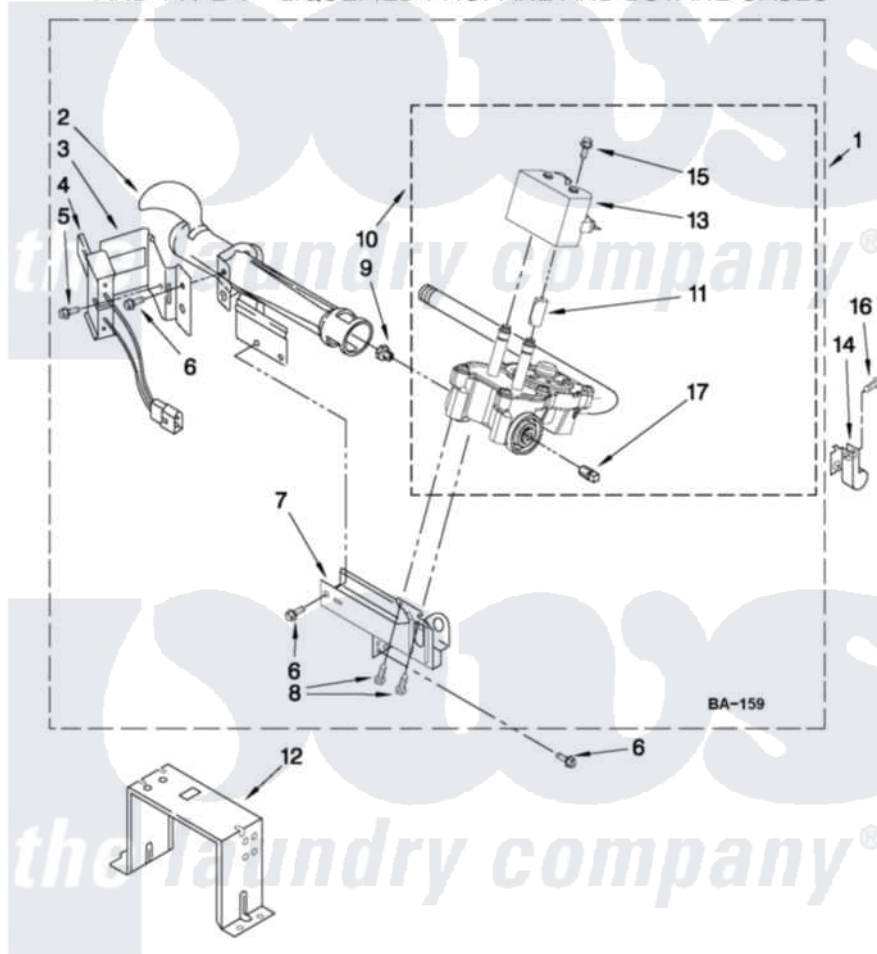

Whirlpool WGD9750WL2 04 - W10293911 BURNER ASSEMBLY

W10293911 BURNER ASSEMBLY

For Models: WGD9750WW2, WGD9750WL2
(White) (Mercury Silver)

USE WITH TYPE 1 - NATURAL, TYPE 2 - MIXED,
AND TYPE 4 - LIQUEFIED PROPANE AND BUTANE GASES

FOR ORDERING INFORMATION REFER TO PARTS PRICE LIST

W10500011

7

Whirlpool [Residential Whirlpool WGD9750WL2 Dryer Parts](#) Parts Diagram 04 - W10293911 BURNER ASSEMBLY
Click on the part number to view part

Item	Original Part Number	Replaced By	Status	Part Description
1	W10293911	W10310204		Burner-Gas
2	688617	693140		Burner
3	694298			Bracket, Ignitor
4	686590	279311		Ignitor
5	3393909			Screw, 8-32 X 7/8
6	343641	681414		Screw, 10AB X 1/2
7	3389871		Not Available	Base, Burner
8	3387057			Screw, 10-16 X 1/2 Orifice, Burner
9	15418			Orifice, Burner Type 1
10	W10175144	W10293912		Valve-Gas
11	W10295524	W10328463		Coil, 60 Hz
12	3389889			Bracket, Support
13	W10273784	W10328463		Coil, 60 Hz
14	3978776			Bracket, Gas Pipe Switch
15	326049536			Screw, Coil
16	3390647	488729		Screw