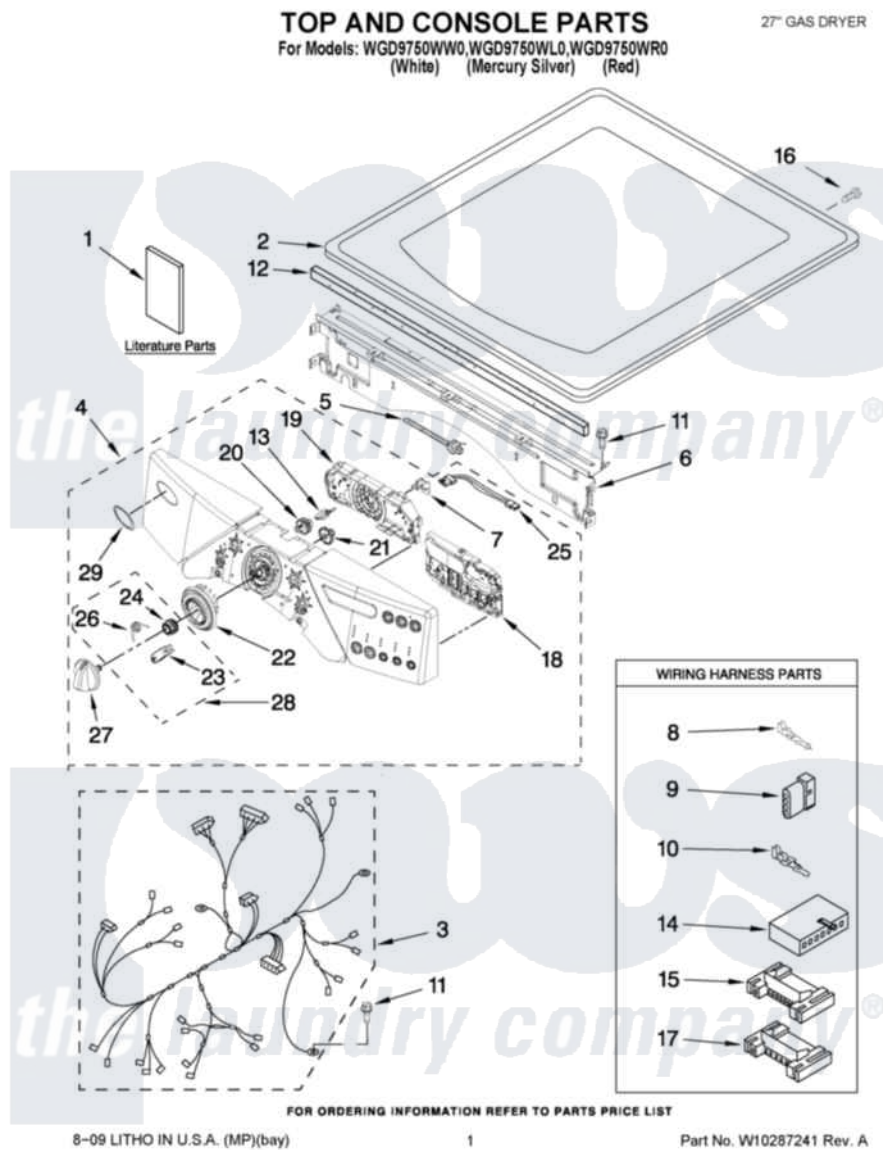

Whirlpool WGD9750WR0 01 - TOP AND CONSOLE PARTS

Whirlpool [Residential Whirlpool WGD9750WR0 Dryer Parts](#) Parts Diagram 01 - TOP AND CONSOLE PARTS
Click on the part number to view part

Item	Original Part Number	Replaced By	Status	Part Description
1	W10251160		Not Available	USE & CARE GUIDE
"	W10258369		Not Available	TECH SHEET
"	W10255469		Not Available	INSTALLATION INSTRUCTIONS
2	3980634	W10117263		Top
"	W10249739			Top
"	W10249738			Toe Panel
3	W10111069			Harness, Main
4	W10287715			Panel, Console
"	W10287716			Panel, Console
"	W10287717			Panel, Console
5	3391018			Tie Cable
6	W10215656			Bracket, Console
7	W10112268			Clip-Harness
8	94614			Terminal
9	3936144			Do-It-Yourself Repair Manuals
10	94613	596797		Terminal

11	3390647	488729	Screw
12	W10112267		Foam-Seal Control Bracket
13	W10030070	W10012480	Kit
14	3936150		Connector, 7-Circuit
15	3395683		Receptacle, Multi-Terminal
16	98139	303776	Screw
17	2203186		Connector, 5-Circuit
18	W10288016		User-Interface
19	W10280044		User Interface
20	W10012430		Encoder, Wheel Kit.
21	W10012440		Retainer-Snap
22	W10250089		Knob, Light Ring
23	W10012810	280230	Encoder, Wheel Kit.
24	W10236765		Detent Wheel
25	W10242906		Harness, Communication
26	W10012820	280230	Encoder, Wheel Kit.
27	W10190685		Knob, Control
28	W10012480		Kit
29	W10117943	8303811	Badge, Assembly