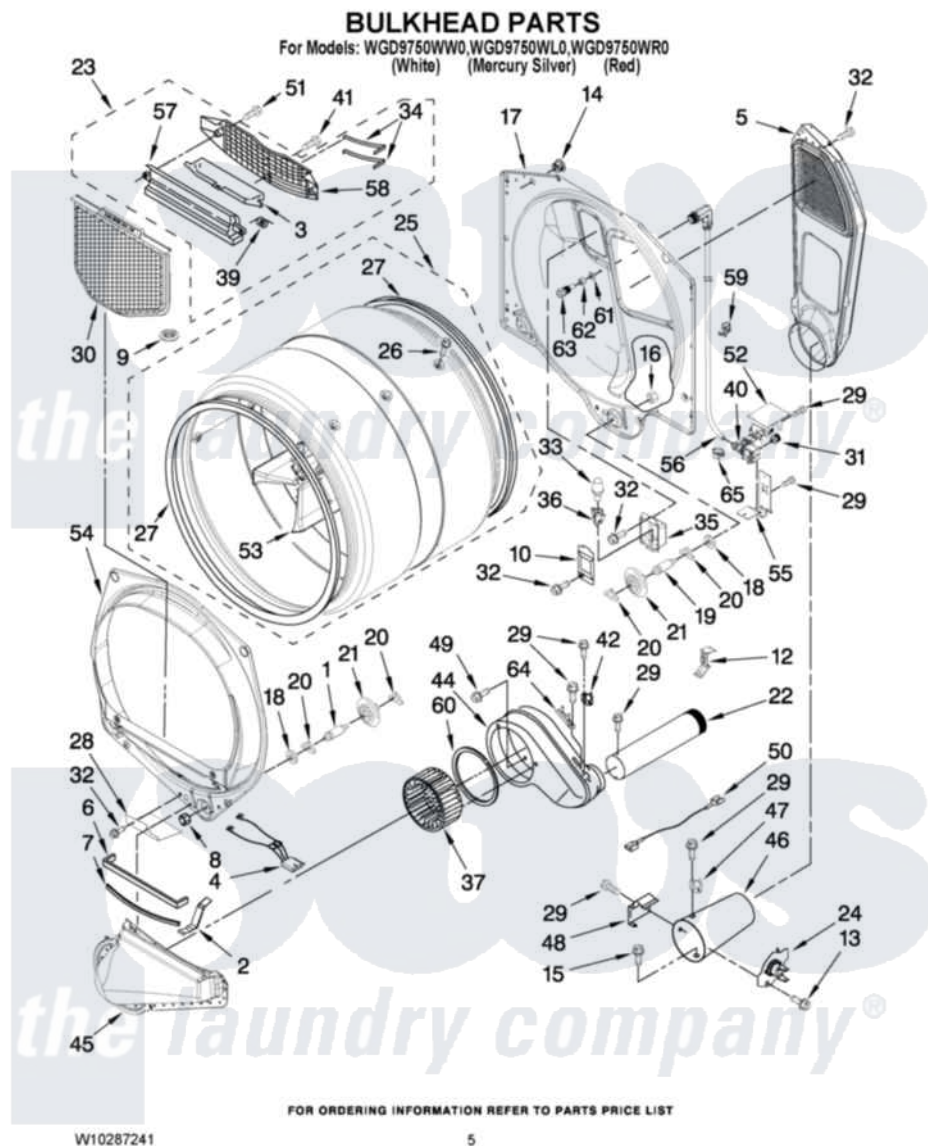

# Whirlpool WGD9750WR0 03 - BULKHEAD PARTS

Whirlpool [Residential Whirlpool WGD9750WR0 Dryer Parts](#) Parts Diagram 03 - BULKHEAD PARTS  
Click on the part number to view part

Item	Original Part Number	Replaced By	Status	Part Description
1	8575324	<a href="#">W10359271</a>		Shaft, Drum Roller Threads
2	<a href="#">8066208</a>			Clip-Exhaust
3	3394984	<a href="#">8563758</a>		Door, Lint Screen
4	<a href="#">3406653</a>			Harness, Sensor
5	<a href="#">3394346</a>			Air Duct Assembly
6	<a href="#">697813</a>			Seal, Outlet Housing
7	697814	<a href="#">697813</a>		Seal, Outlet Housing
8	3934666	<a href="#">W10080210</a>		Nut, 3/8 X 16
9	<a href="#">W10128544</a>			Housing-Outlet
10	3402841	<a href="#">8532165</a>		Lens, Drum Light
12	<a href="#">8572105</a>			Retainer, Toe Panel
13	8533971	<a href="#">90767</a>		Screw, 8A X 3/8 HeX Washer Head Tapping
14	<a href="#">8529007</a>			Plug, Rear Bulkhead
15	<a href="#">693995</a>			Screw, Hex Head
16	W10001120	<a href="#">W10080190</a>		Nut, 3/8-16
17	<a href="#">W10124071</a>			Bulkhead, Rear