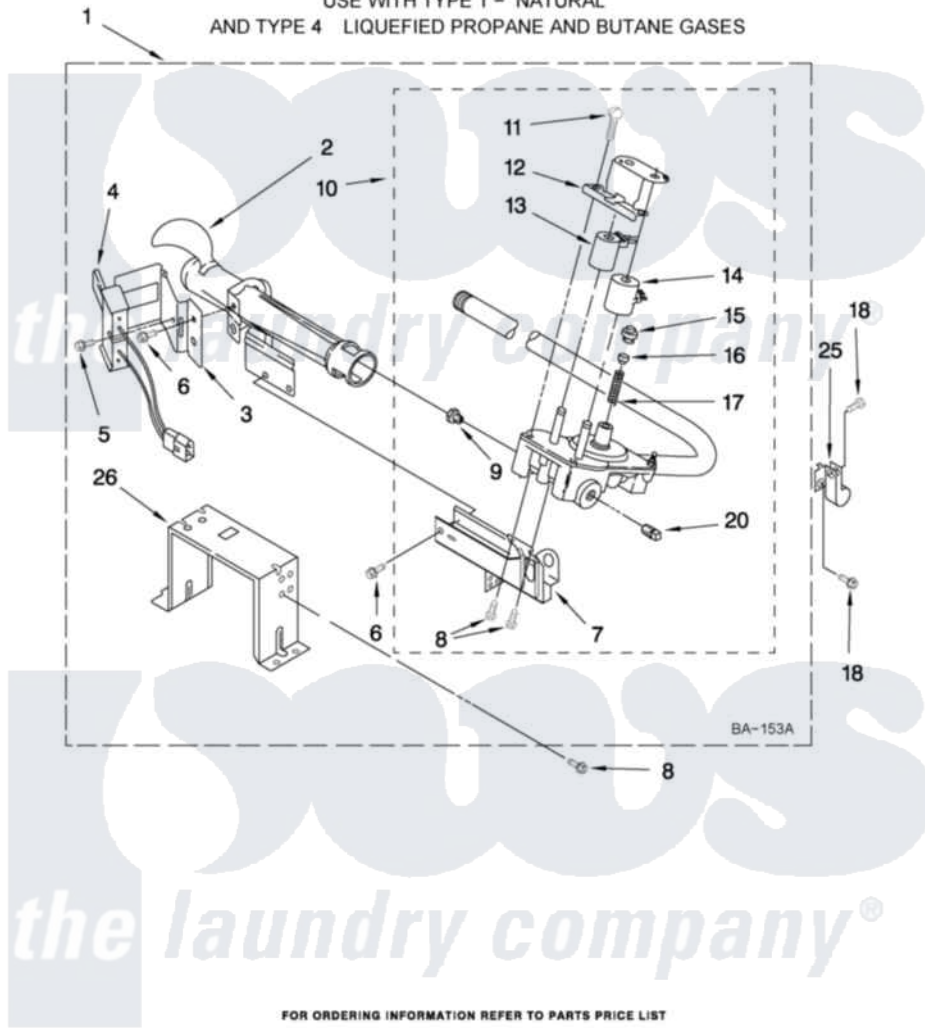

Whirlpool WGD9750WR0 04 - 8576353 BURNER ASSEMBLY

8576353 BURNER ASSEMBLY

For Models: WGD9750WW0, WGD9750WL0, WGD9750WR0
(White) (Mercury Silver) (Red)

USE WITH TYPE 1 - NATURAL
AND TYPE 4 LIQUEFIED PROPANE AND BUTANE GASES

W10287241

7

FOR ORDERING INFORMATION REFER TO PARTS PRICE LIST

Whirlpool Residential Whirlpool WGD9750WR0 Dryer Parts Parts Diagram 04 - 8576353 BURNER ASSEMBLY
Click on the part number to view part

Item	Original Part Number	Replaced By	Status	Part Description
1	8576353	280119		Burner-Gas
2	688617	693140		Burner
3	694298			Bracket, Ignitor
4	686590	279311		Ignitor
5	3393909			Screw, 8-32 X 7/8
6	343641	681414		Screw, 10AB X 1/2
7	3389871		Not Available	Base, Burner
8	3387057			Screw, 10-16 X 1/2 Orifice, Burner
9	15418			Orifice, Burner Type 1
"	15422		Not Available	ORIFICE, BURNER (TYPE 4) (BUTANE)
"	234867	229742		Orifice, Burner
10	W10118347	W10293912		Valve-Gas
11	694421			Screw, Bracket Mounting
12	694538			Bracket, Shunt
13	694540			Coil, 60 Hz