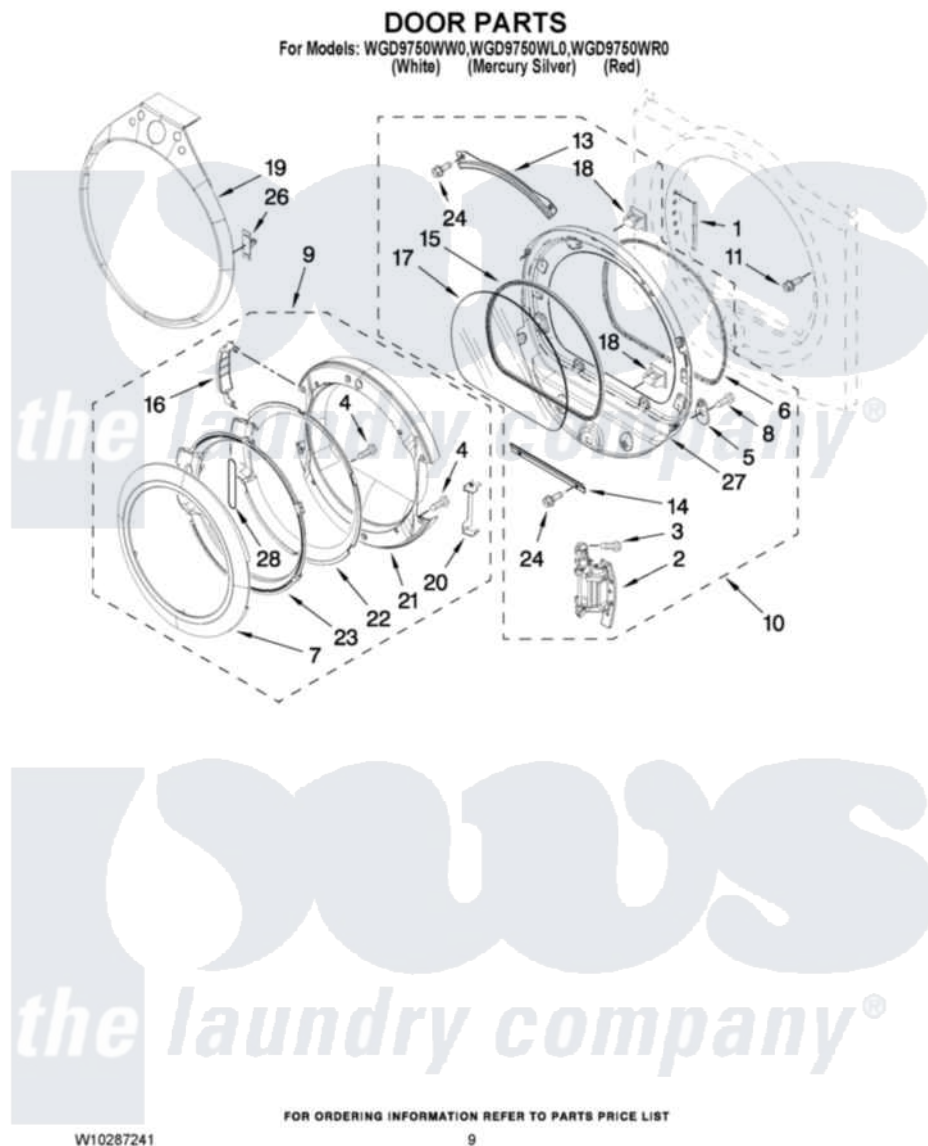

# Whirlpool WGD9750WR0 05 - DOOR PARTS

Whirlpool [Residential Whirlpool WGD9750WR0 Dryer Parts](#) Parts Diagram 05 - DOOR PARTS  
Click on the part number to view part

Item	Original Part Number	Replaced By	Status	Part Description
1	<a href="#">W10085210</a>			Label-Hinge Hole Cover Front Panel
"	<a href="#">W10085230</a>			Label, Hinge Hole Cover
2	<a href="#">W10139920</a>			Door Hinge Assembly
3	<a href="#">W10159996</a>			Screw, 10-24 X 25/64
4	<a href="#">9742177</a>			Screw, 8-18 X .625
5	<a href="#">W10048910</a>			Screw-Plug
6	<a href="#">W10139457</a>			Seal-Door Handle, Ring Door
7	<a href="#">W10193522</a>			Door Frame Assembly
8	<a href="#">3400224</a>			Screw, 1/4-20 X 3/8
9	<a href="#">W10193530</a>			Door Assembly
10	<a href="#">8577819</a>			Door Assembly
11	<a href="#">355515</a>			Screw, 8-18 X 11/16
13	<a href="#">8519356</a>			Retainer-Window
14	<a href="#">8519354</a>			Retainer-Window
15	<a href="#">8579662</a>			Gasket, Window
				Cover Hinge, Stationary Cover

16	<a href="#">W10180119</a>		Cover-Hinge, Stationary Cover Hinge
17	<a href="#">8566254</a>		Glass-Window
18	690081	<a href="#">279570</a>	Latch
19	<a href="#">W10240356</a>		Trim, Tear Drop And Clip Assembly
"	<a href="#">W10249766</a>		Tear-Drop Trim And Clip Assembly
"	<a href="#">W10249740</a>		Trim, Tear Drop And Clip Assembly
20	<a href="#">W10180120</a>		Shield, Door
21	<a href="#">W10180118</a>		Door, Intermediate
22	<a href="#">W10180117</a>		Door Mask
23	<a href="#">W10171571</a>		Screen, Door
24	3393258	<a href="#">3373329D</a>	Screw
26	<a href="#">W10129065</a>		Trim-Clip Metal
27	<a href="#">8578229</a>		Door Assembly
28	W10153281	<a href="#">W10121607</a>	Pad, Door Handle