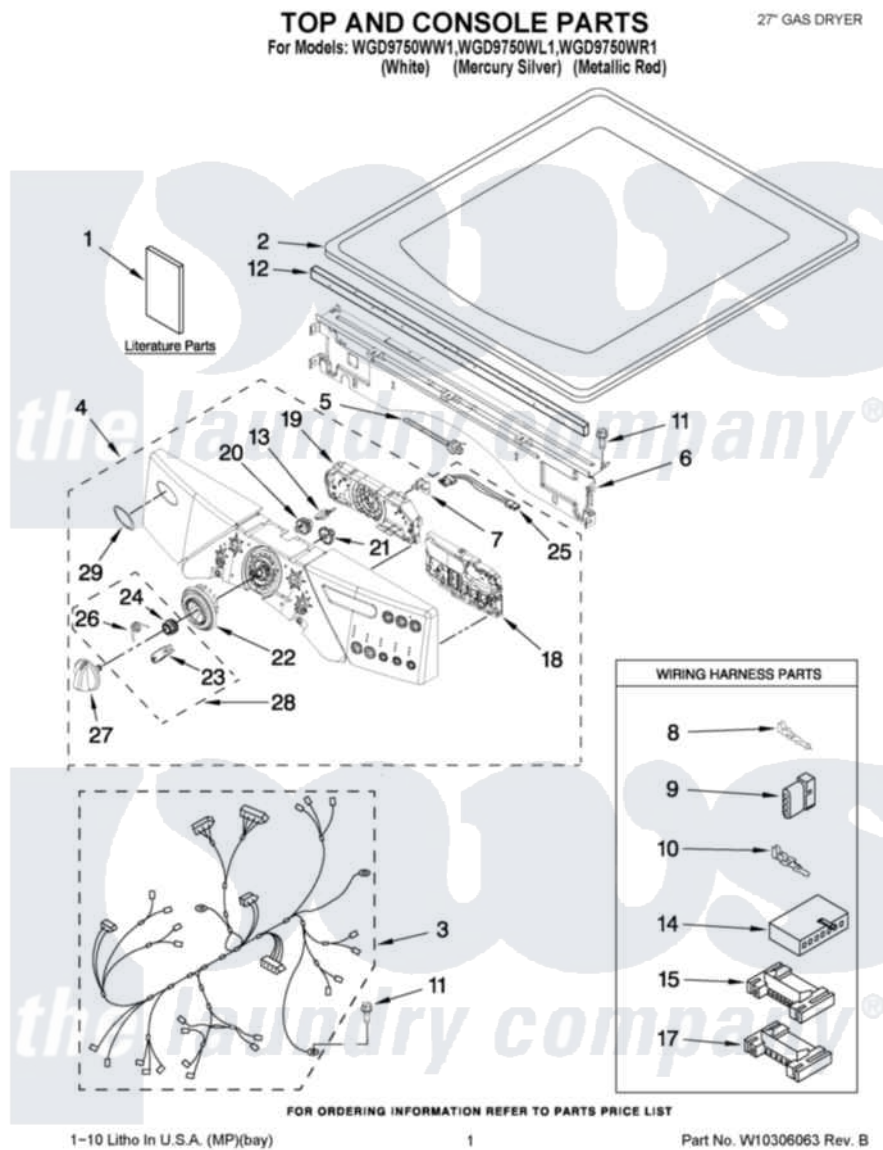

Whirlpool WGD9750WR1 01 - TOP AND CONSOLE PARTS

Whirlpool [Residential Whirlpool WGD9750WR1 Dryer Parts](#) Parts Diagram 01 - TOP AND CONSOLE PARTS
 Click on the part number to view part

Item	Original Part Number	Replaced By	Status	Part Description
1	W10289764		Not Available	USE & CARE GUIDE
"	W10258369		Not Available	TECH SHEET
"	W10255469		Not Available	INSTALLATION INSTRUCTIONS
2	3980634	W10117263		Top
"	W10249739			Top
"	W10249738			Toe Panel
3	W10111069			Harness, Main
4	W10287715			Panel, Console
"	W10287716			Panel, Console
"	W10287717			Panel, Console
5	3391018			Tie Cable
6	W10215656			Bracket, Console
7	W10112268			Clip-Harness
8	94614			Terminal
9	3936144			Do-It-Yourself Repair Manuals
10	94613	596797		Terminal

11	3390647	488729	Screw
12	W10112267		Foam-Seal Control Bracket
13	W10030070	W10012480	Kit
14	3936150		Connector, 7-Circuit
15	3395683		Receptacle, Multi-Terminal
17	2203186		Connector, 5-Circuit
18	W10288016		User-Interface
19	W10280044		User Interface
20	W10012430		Encoder, Wheel Kit.
21	W10012440		Retainer-Snap
22	W10250089		Knob, Light Ring
23	W10012810	280230	Encoder, Wheel Kit.
24	W10236765		Detent Wheel
25	W10242906		Harness, Communication
26	W10012820	280230	Encoder, Wheel Kit.
27	W10190685		Knob, Control
28	W10012480		Kit
29	W10117943	8303811	Badge, Assembly