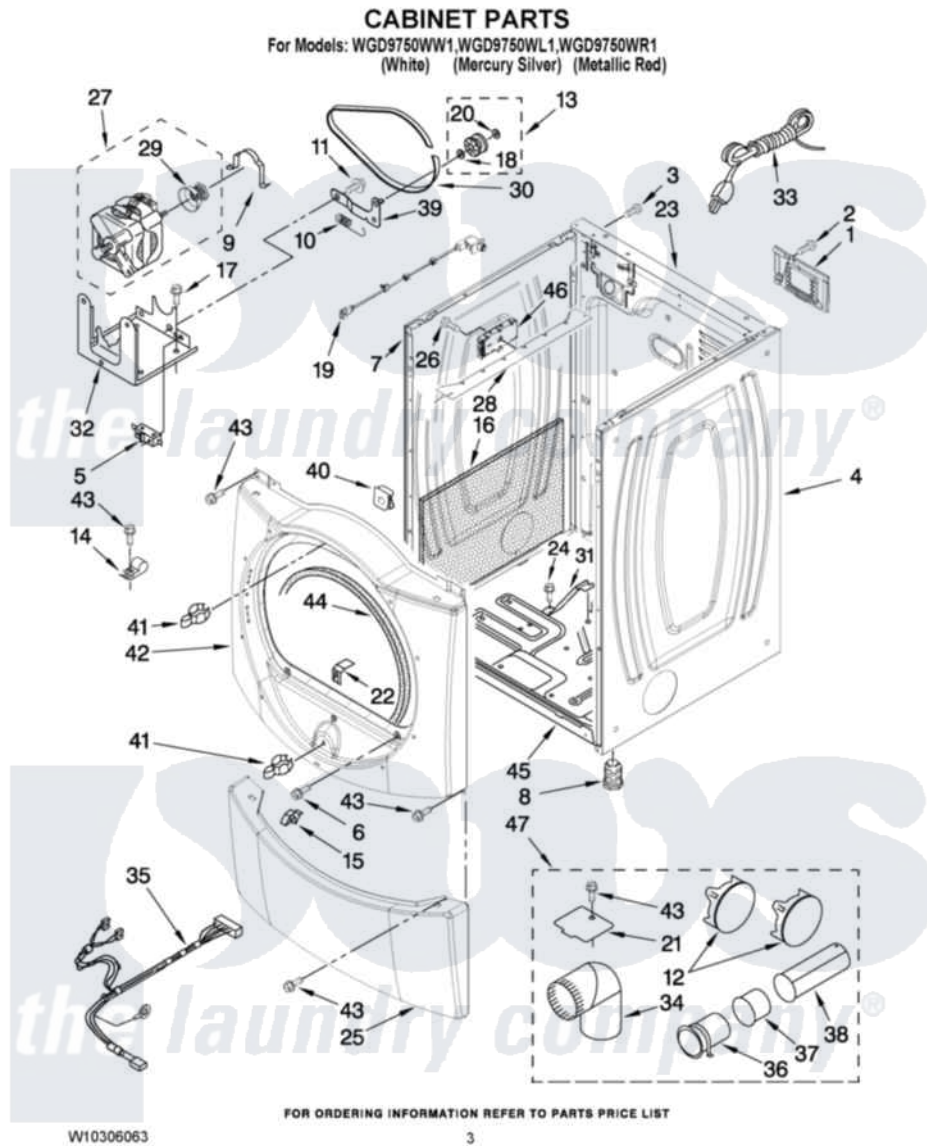

Whirlpool WGD9750WR1 02 - CABINET PARTS

Whirlpool [Residential Whirlpool WGD9750WR1 Dryer Parts](#) Parts Diagram 02 - CABINET PARTS
Click on the part number to view part

Item	Original Part Number	Replaced By	Status	Part Description
1	8317340			Cover, Terminal Block
2	3390814	90767		Screw, 8A X 3/8 HeX Washer Head Tapping
3	8533974	4331106		Screw, No.10-32 X 7/16
4	W10192446			Panel, Side
"	W10249725			Panel, Side
"	W10249769			Panel, Side
5	W10246525	W10314253		Switch, Assembly Broken Belt
6	3357011	308685		Side Trim)
7	W10192435			Panel, Side
"	W10249727			Panel, Side
"	W10249768			Panel, Side
8	3392100	49621		Feet-Leveling
NI	279810			Foot-Optional
9	660658			Clamp, Motor Mounting 343481 685441
10	3387374			Spring, Idler