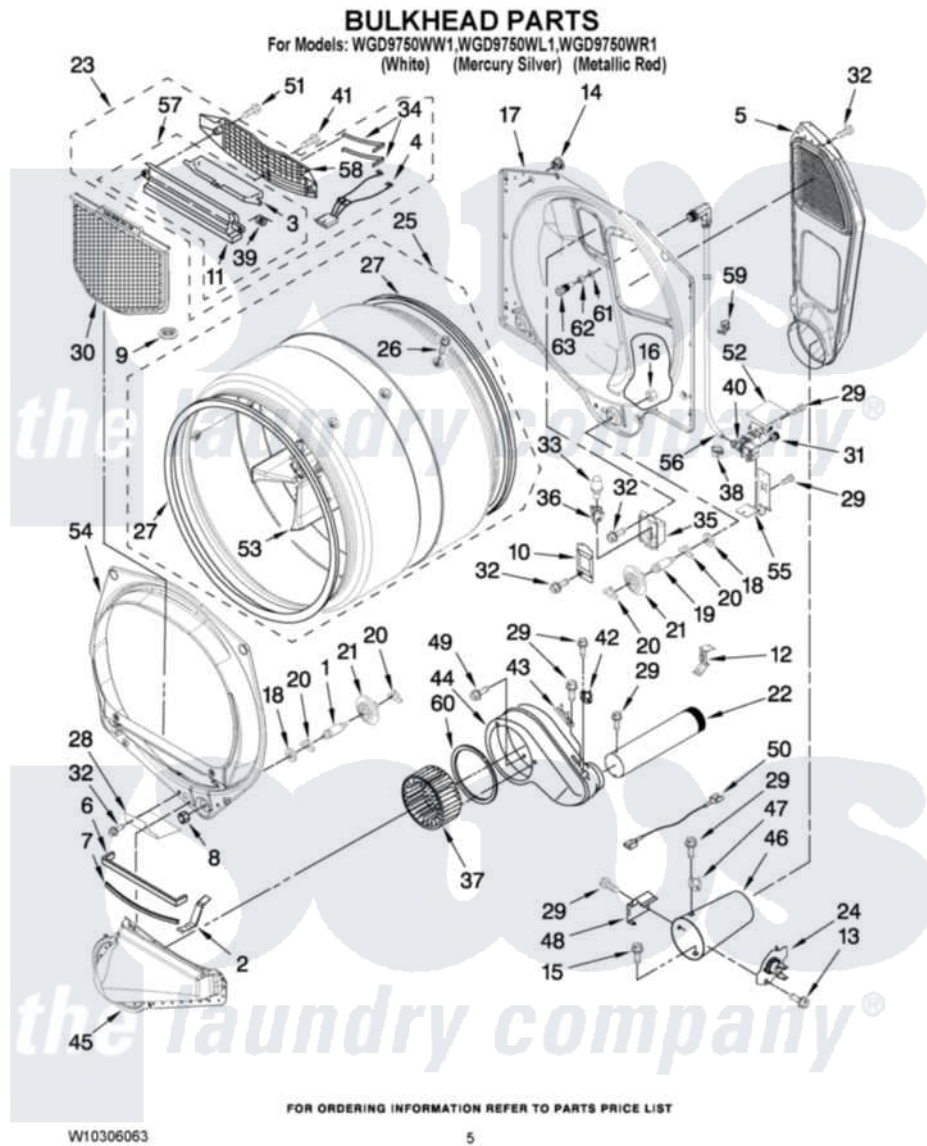

Whirlpool WGD9750WR1 03 - BULKHEAD PARTS

Whirlpool Residential Whirlpool WGD9750WR1 Dryer Parts Parts Diagram 03 - BULKHEAD PARTS
Click on the part number to view part

Item	Original Part Number	Replaced By	Status	Part Description
1	8575324	W10359271		Shaft, Drum Roller Threads
2	8066208			Clip-Exhaust
3	W10153413			Door, Lint Screen
4	3406653			Harness, Sensor
5	3394346			Air Duct Assembly
6	697813			Seal, Outlet Housing
7	697814	697813		Seal, Outlet Housing
8	3934666	W10080210		Nut, 3/8 X 16
9	W10128544			Housing-Outlet
10	3402841	8532165		Lens, Drum Light
11	W10153414			Outlet, Housing Assembly
12	8572105			Retainer, Toe Panel
13	8533971	90767		Screw, 8A X 3/8 HeX Washer Head Tapping
14	8529007			Plug, Rear Bulkhead
15	693995			Screw, Hex Head
16	W10001120	W10080190		Nut, 3/8-16