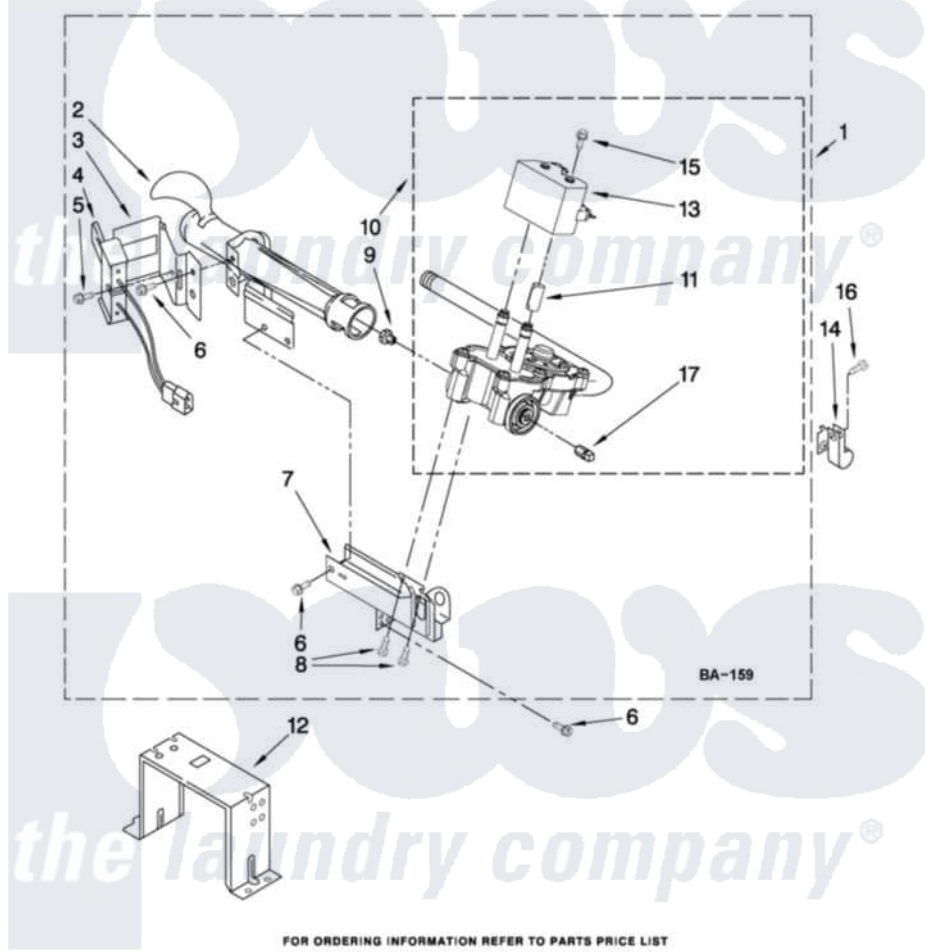

Whirlpool WGD9750WR1 04 - W10293911 BURNER ASSEMBLY

W10293911 BURNER ASSEMBLY

For Models: WGD9750WW1, WGD9750WL1, WGD9750WR1
(White) (Mercury Silver) (Metallic Red)

USE WITH TYPE 1 - NATURAL, TYPE 2 - MIXED,
AND TYPE 4 - LIQUEFIED PROPANE AND BUTANE GASES

W10306063

7

Whirlpool [Residential Whirlpool WGD9750WR1 Dryer Parts](#) Parts Diagram 04 - W10293911 BURNER ASSEMBLY
Click on the part number to view part

Item	Original Part Number	Replaced By	Status	Part Description
1	W10293911	W10310204		Burner-Gas
2	688617	693140		Burner
3	694298			Bracket, Ignitor
4	686590	279311		Ignitor
5	3393909			Screw, 8-32 X 7/8
6	343641	681414		Screw, 10AB X 1/2
7	3389871		Not Available	Base, Burner
8	3387057			Screw, 10-16 X 1/2 Orifice, Burner
9	15418			Orifice, Burner Type 1
10	W10175144	W10293912		Valve-Gas
11	W10295524	W10328463		Coil, 60 Hz
12	3389889			Bracket, Support
13	W10273784	W10328463		Coil, 60 Hz
14	3978776			Bracket, Gas Pipe Switch
15	326049536			Screw, Coil
16	3390647	488729		Screw