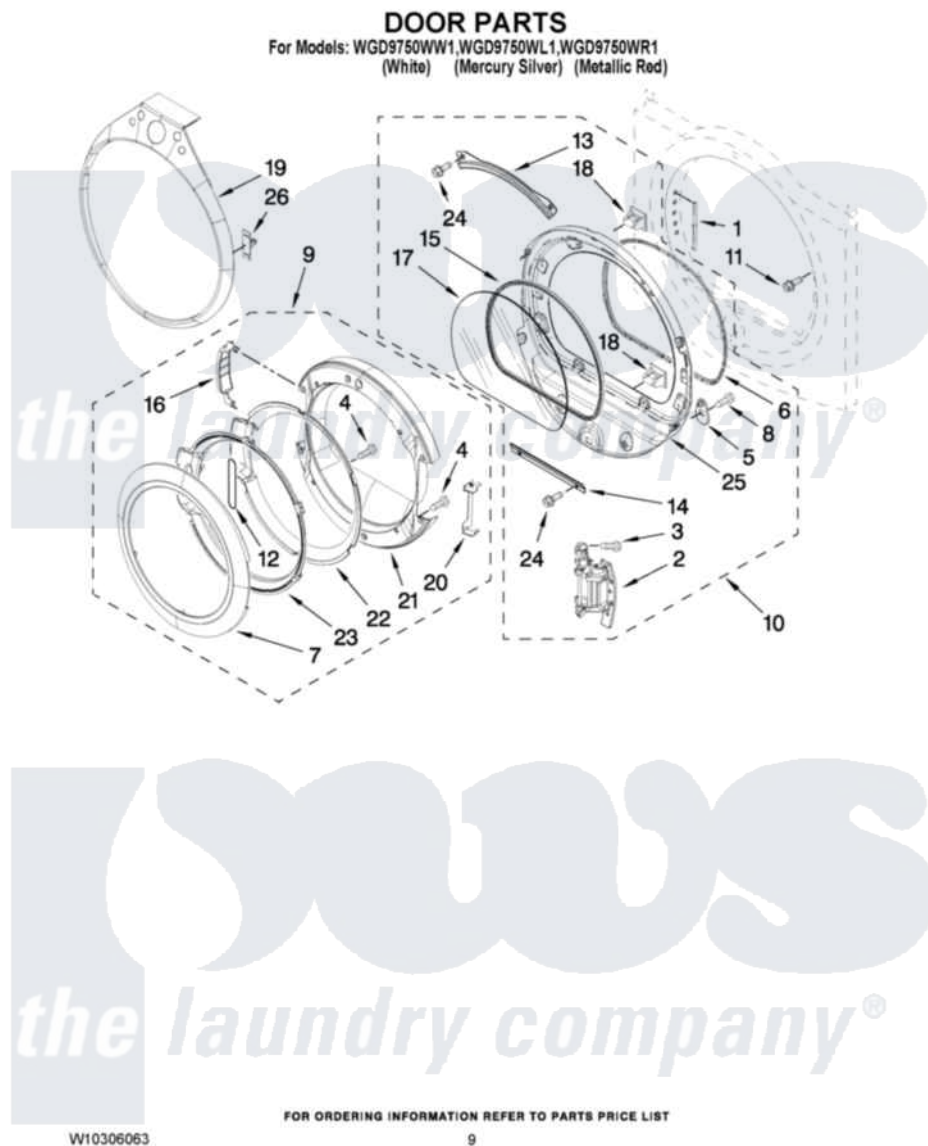

# Whirlpool WGD9750WR1 05 - DOOR PARTS

Whirlpool [Residential Whirlpool WGD9750WR1 Dryer Parts](#) Parts Diagram 05 - DOOR PARTS  
Click on the part number to view part

Item	Original Part Number	Replaced By	Status	Part Description
1	<a href="#">W10085210</a>			Label-Hinge Hole Cover Front Panel
"	<a href="#">W10085230</a>			Label, Hinge Hole Cover
2	<a href="#">W10139920</a>			Door Hinge Assembly
3	<a href="#">W10159996</a>			Screw, 10-24 X 25/64
4	<a href="#">9742177</a>			Screw, 8-18 X .625
5	<a href="#">W10048910</a>			Screw-Plug
6	<a href="#">W10139457</a>			Seal-Door Handle, Ring Door
7	<a href="#">W10193522</a>			Door Frame Assembly
8	<a href="#">3400224</a>			Screw, 1/4-20 X 3/8
9	<a href="#">W10193530</a>			Door Assembly
10	<a href="#">8577819</a>			Door Assembly
11	<a href="#">355515</a>			Screw, 8-18 X 11/16
12	W10153281	<a href="#">W10121607</a>		Pad, Door Handle
13	<a href="#">8519356</a>			Retainer-Window
14	<a href="#">8519354</a>			Retainer-Window
15	<a href="#">8579662</a>			Gasket, Window

16	<a href="#">W10180119</a>		Cover-Hinge, Stationary Cover Hinge
17	<a href="#">8566254</a>		Glass-Window
18	690081	<a href="#">279570</a>	Latch
19	<a href="#">W10240356</a>		Trim, Tear Drop And Clip Assembly
"	<a href="#">W10249740</a>		Trim, Tear Drop And Clip Assembly
"	<a href="#">W10249766</a>		Tear-Drop Trim And Clip Assembly
20	<a href="#">W10180120</a>		Shield, Door
21	<a href="#">W10180118</a>		Door, Intermediate
22	<a href="#">W10180117</a>		Door Mask
23	<a href="#">W10171571</a>		Screen, Door
24	3393258	<a href="#">3373329D</a>	Screw
25	<a href="#">8578229</a>		Door Assembly
26	<a href="#">W10129065</a>		Trim-Clip Metal