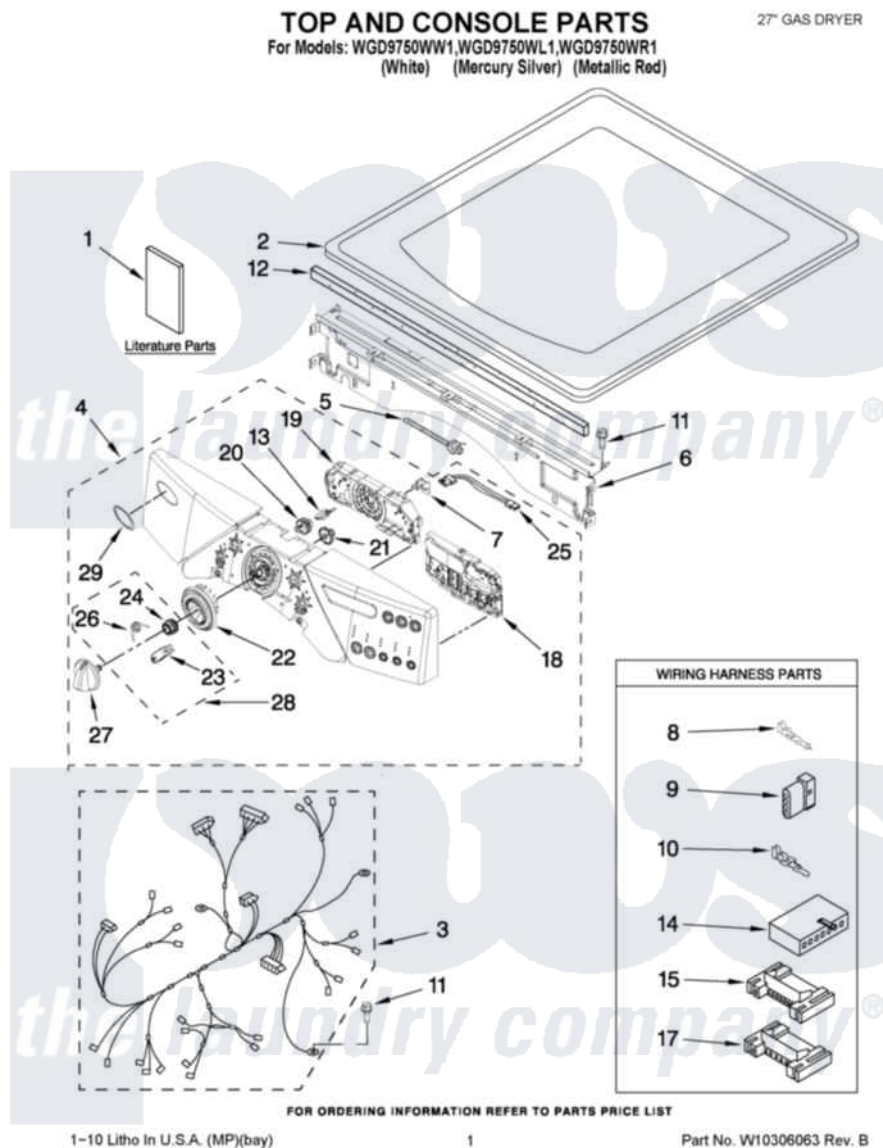

Whirlpool WGD9750WW1 01 - TOP AND CONSOLE PARTS

Whirlpool [Residential Whirlpool WGD9750WW1 Dryer Parts](#) Parts Diagram 01 - TOP AND CONSOLE PARTS
 Click on the part number to view part

Item	Original Part Number	Replaced By	Status	Part Description
1	W10289764		Not Available	USE & CARE GUIDE
"	W10258369		Not Available	TECH SHEET
"	W10255469		Not Available	INSTALLATION INSTRUCTIONS
2	3980634	W10117263		Top
"	W10249739			Top
"	W10249738			Toe Panel
3	W10111069			Harness, Main
4	W10287715			Panel, Console
"	W10287716			Panel, Console
"	W10287717			Panel, Console
5	3391018			Tie Cable
6	W10215656			Bracket, Console
7	W10112268			Clip-Harness
8	94614			Terminal
9	3936144			Do-It-Yourself Repair Manuals
10	94613	596797		Terminal

11	3390647	488729	Screw
12	W10112267		Foam-Seal Control Bracket
13	W10030070	W10012480	Kit
14	3936150		Connector, 7-Circuit
15	3395683		Receptacle, Multi-Terminal
17	2203186		Connector, 5-Circuit
18	W10288016		User-Interface
19	W10280044		User Interface
20	W10012430		Encoder, Wheel Kit.
21	W10012440		Retainer-Snap
22	W10250089		Knob, Light Ring
23	W10012810	280230	Encoder, Wheel Kit.
24	W10236765		Detent Wheel
25	W10242906		Harness, Communication
26	W10012820	280230	Encoder, Wheel Kit.
27	W10190685		Knob, Control
28	W10012480		Kit
29	W10117943	8303811	Badge, Assembly