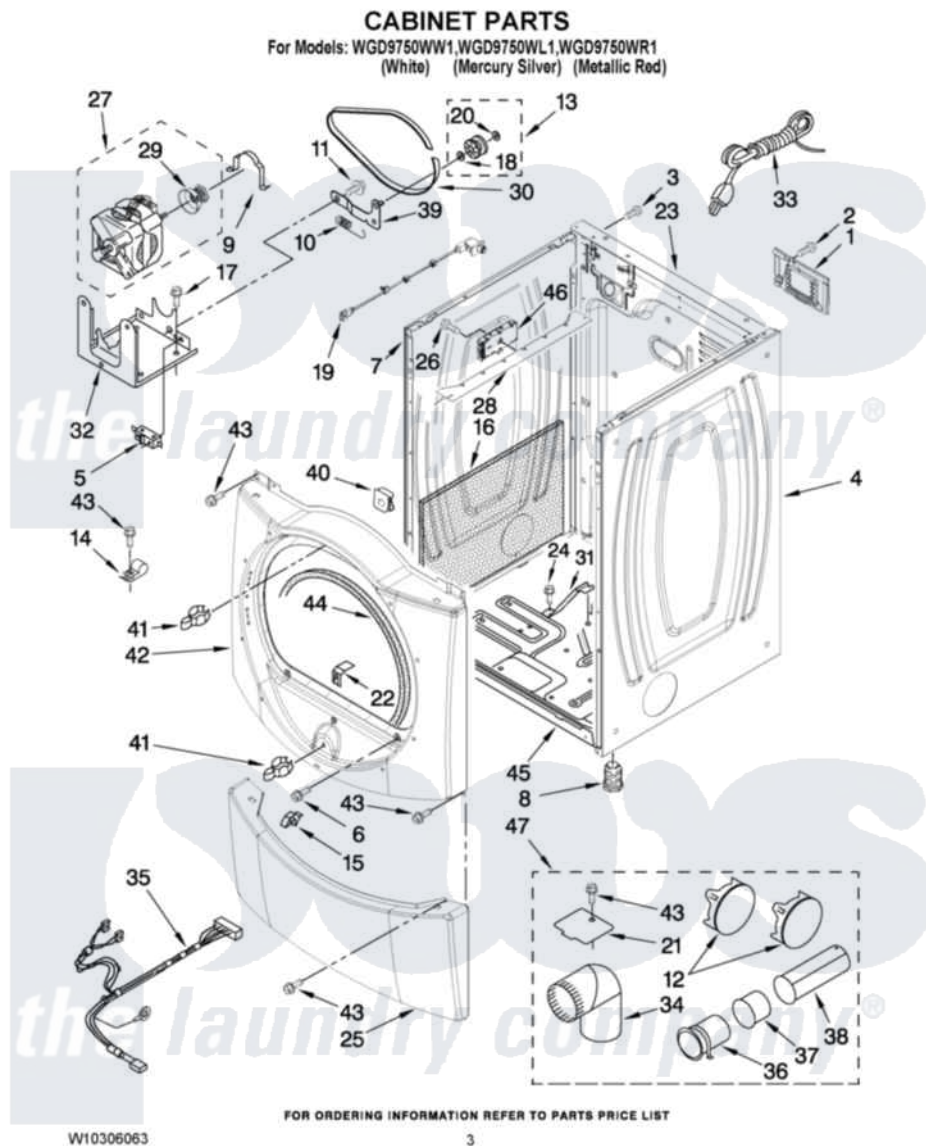

Whirlpool WGD9750WW1 02 - CABINET PARTS

Whirlpool [Residential Whirlpool WGD9750WW1 Dryer Parts](#) Parts Diagram 02 - CABINET PARTS
Click on the part number to view part

Item	Original Part Number	Replaced By	Status	Part Description
1	8317340			Cover, Terminal Block
2	3390814	90767		Screw, 8A X 3/8 HeX Washer Head Tapping
3	8533974	4331106		Screw, No.10-32 X 7/16
4	W10192446			Panel, Side
"	W10249725			Panel, Side
"	W10249769			Panel, Side
5	W10246525	W10314253		Switch, Assembly Broken Belt
6	3357011	308685		Side Trim)
7	W10192435			Panel, Side
"	W10249727			Panel, Side
"	W10249768			Panel, Side
8	3392100	49621		Feet-Leveling
NI	279810			Foot-Optional
9	660658			Clamp, Motor Mounting 343481 685441
10	3387374			Spring, Idler